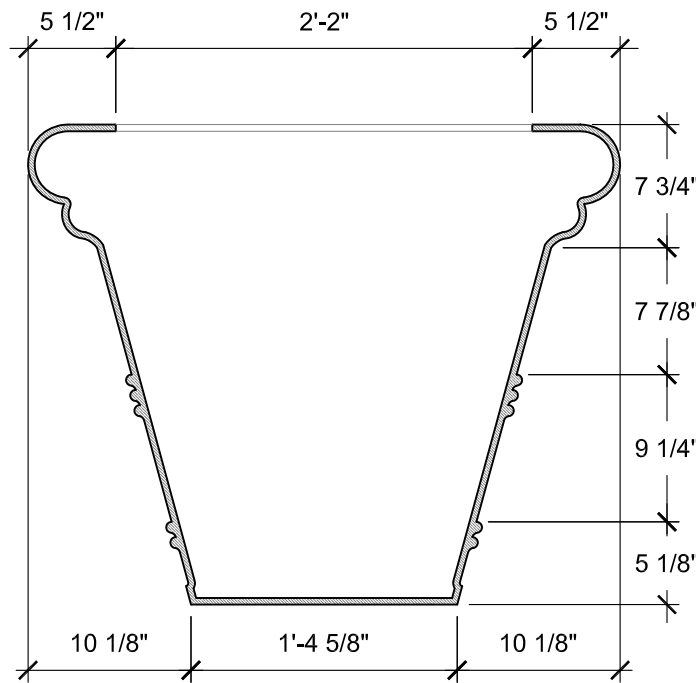

SIZE CHART

NAME	HEIGHT	WIDTH
SBSP 051.1	2'-0"	2'-6"
SBSP 051.2	2'-6"	3'-1"
SBSP 051.3	3'-0"	3'-9"
SBSP 051.4	3'-6"	4'-5"
SBSP 051.5	4'-0"	5'-1"

FRONT VIEW
SCALE: 1"= 1'-0"

SECTION A
SCALE: 1"= 1'-0"

TOP VIEW
SCALE: 3/4"= 1'-0"