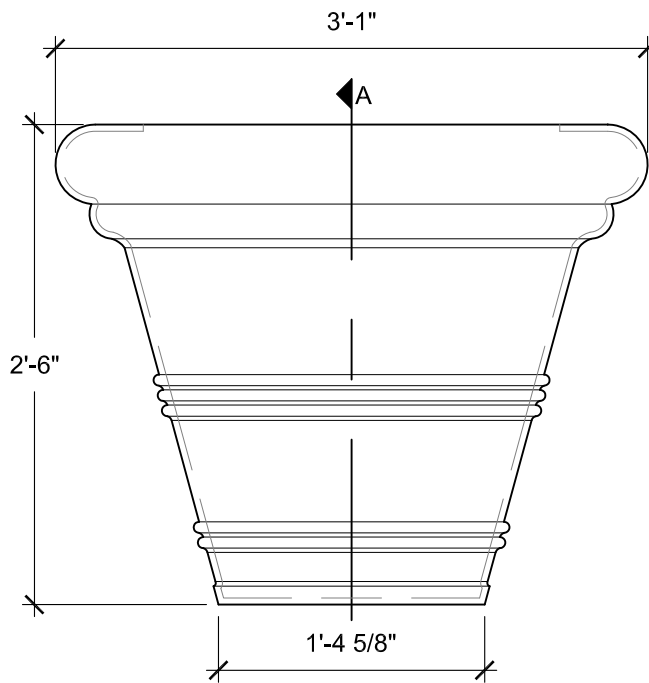

SIZE CHART

NAME	HEIGHT	WIDTH
SBSP 051.1	2'-0"	2'-6"
SBSP 051.2	2'-6"	3'-1"
SBSP 051.3	3'-0"	3'-9"
SBSP 051.4	3'-6"	4'-5"
SBSP 051.5	4'-0"	5'-1"

FRONT VIEW
SCALE: 1"= 1'-0"

SECTION A
SCALE: 1"= 1'-0"

TOP VIEW
SCALE: 3/4"= 1'-0"