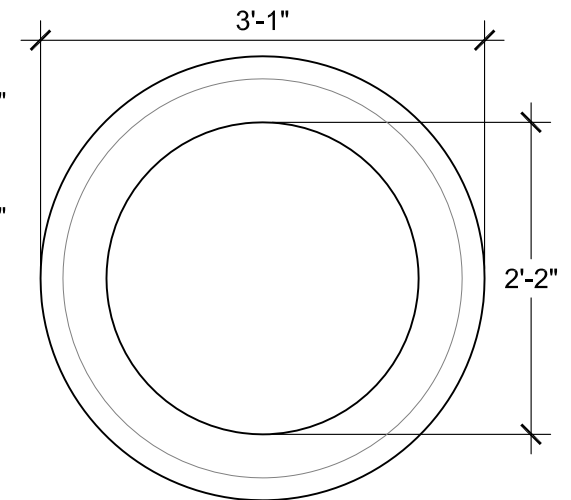

SIZE CHART

NAME	HEIGHT	WIDTH
SBSP 051.1	2'-0"	2'-6"
SBSP 051.2	2'-6"	3'-1"
SBSP 051.3	3'-0"	3'-9"
SBSP 051.4	3'-6"	4'-5"
SBSP 051.5	4'-0"	5'-1"

FRONT VIEW
SCALE: 1"= 1'-0"

SECTION A
SCALE: 1"= 1'-0"

TOP VIEW
SCALE: 3/4"= 1'-0"