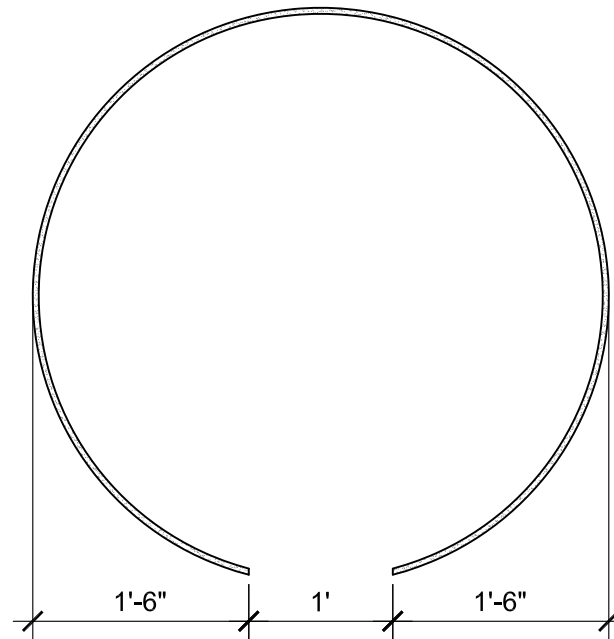

SIZE CHART

NAME	HEIGHT	WIDTH
SBSP 058.1	2'-0"	2'-0"
SBSP 058.2	2'-6"	2'-6"
SBSP 058.3	3'-0"	3'-0"
SBSP 058.4	3'-6"	3'-6"
SBSP 058.5	4'-0"	4'-0"

SECTION A

SECTION A
SCALE: 1/2" = 1'-0"

ALL RIGHTS RESERVED. THIS DRAWING IS PROPERTY OF STROMBERG ARCHITECTURAL PRODUCTS INC. AND MAY BE USED ONLY WHEN UTILIZING STROMBERG ARCH. PRODUCTS. STROMBERG GENERAL TERMS AND CONDITIONS APPLY AND ARE INCORPORATED HERE IN BY REFERENCE. THIS DETAIL MAY NOT APPLY TO ALL CONDITIONS AND CONSTRUCTION SITUATIONS.