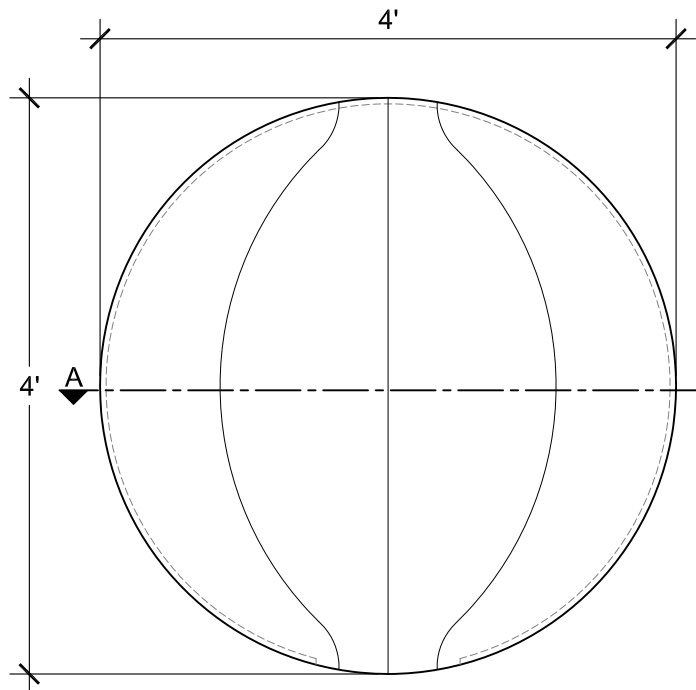

SIZE CHART

NAME	HEIGHT	WIDTH
SBSP 058.1	2'-0"	2'-0"
SBSP 058.2	2'-6"	2'-6"
SBSP 058.3	3'-0"	3'-0"
SBSP 058.4	3'-6"	3'-6"
SBSP 058.5	4'-0"	4'-0"

SECTION A

SECTION A
SCALE: 1/2" = 1'-0"

ALL RIGHTS RESERVED. THIS DRAWING IS PROPERTY OF STROMBERG ARCHITECTURAL PRODUCTS INC. AND MAY BE USED ONLY WHEN UTILIZING STROMBERG ARCH. PRODUCTS. STROMBERG GENERAL TERMS AND CONDITIONS APPLY AND ARE INCORPORATED HERE IN BY REFERENCE. THIS DETAIL MAY NOT APPLY TO ALL CONDITIONS AND CONSTRUCTION SITUATIONS.