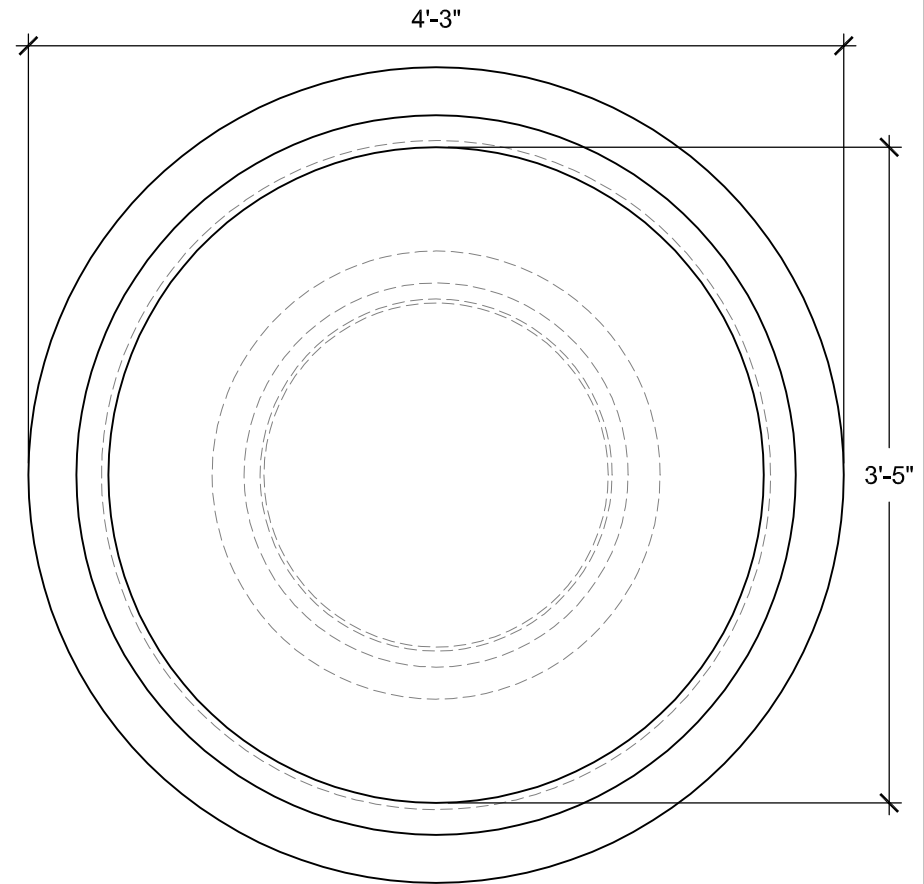

SIZE CHART

NAME	HEIGHT	WIDTH
SBSP 059.1	2'-0"	2'-10"
SBSP 059.2	2'-6"	3'-6"
SBSP 059.3	3'-0"	4'-3"
SBSP 059.4	3'-6"	4'-11"
SBSP 059.5	4'-0"	5'-8"

ALL RIGHTS RESERVED. THIS DRAWING IS PROPERTY OF STROMBERG ARCHITECTURAL PRODUCTS INC. AND MAY BE USED ONLY WHEN UTILIZING STROMBERG ARCH. PRODUCTS. STROMBERG GENERAL TERMS AND CONDITIONS APPLY AND ARE INCORPORATED HERE IN BY REFERENCE. THIS DETAIL MAY NOT APPLY TO ALL CONDITIONS AND CONSTRUCTION SITUATIONS.