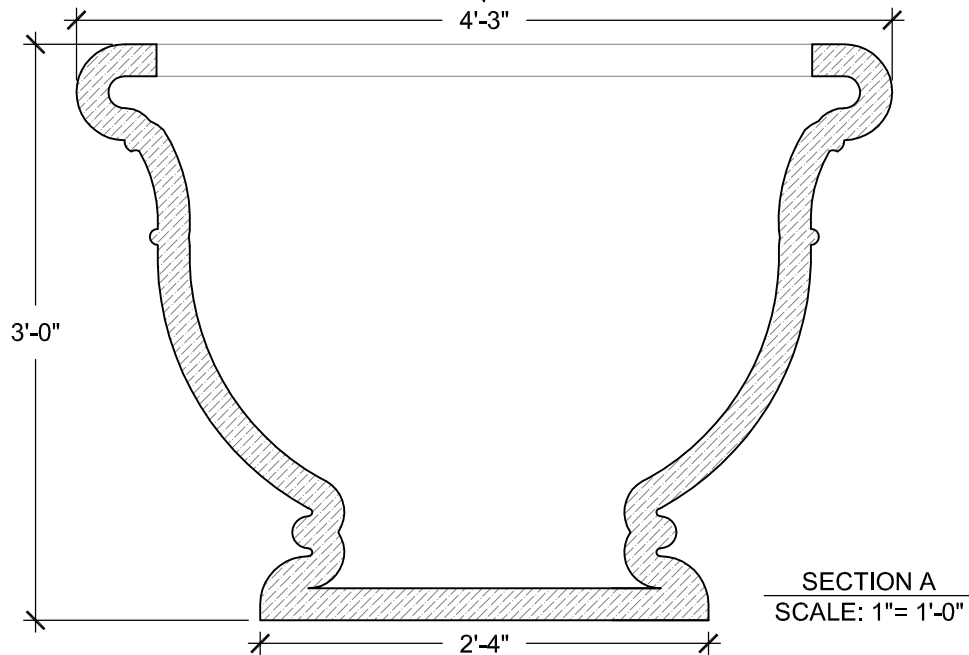

SIZE CHART

NAME	HEIGHT	WIDTH
SBSP 059.1	2'-0"	2'-10"
SBSP 059.2	2'-6"	3'-6"
SBSP 059.3	3'-0"	4'-3"
SBSP 059.4	3'-6"	4'-11"
SBSP 059.5	4'-0"	5'-8"

ALL RIGHTS RESERVED. THIS DRAWING IS PROPERTY OF STROMBERG ARCHITECTURAL PRODUCTS INC. AND MAY BE USED ONLY WHEN UTILIZING STROMBERG ARCH. PRODUCTS. STROMBERG GENERAL TERMS AND CONDITIONS APPLY AND ARE INCORPORATED HERE IN BY REFERENCE. THIS DETAIL MAY NOT APPLY TO ALL CONDITIONS AND CONSTRUCTION SITUATIONS.