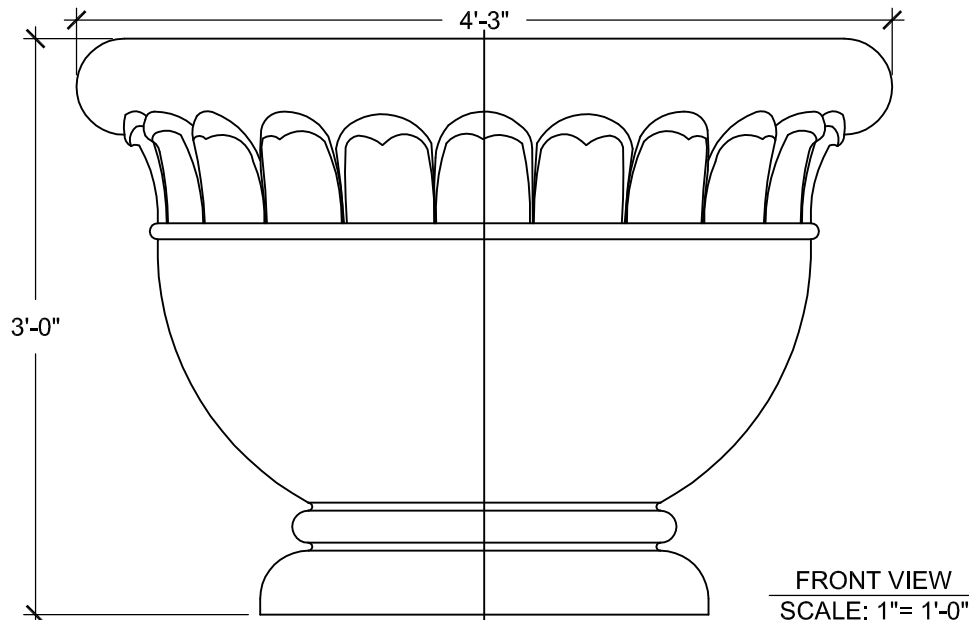

SIZE CHART

NAME	HEIGHT	WIDTH
SBSP 059.1	2'-0"	2'-10"
SBSP 059.2	2'-6"	3'-6"
SBSP 059.3	3'-0"	4'-3"
SBSP 059.4	3'-6"	4'-11"
SBSP 059.5	4'-0"	5'-8"

ALL RIGHTS RESERVED. THIS DRAWING IS PROPERTY OF STROMBERG ARCHITECTURAL PRODUCTS INC. AND MAY BE USED ONLY WHEN UTILIZING STROMBERG ARCH. PRODUCTS. STROMBERG GENERAL TERMS AND CONDITIONS APPLY AND ARE INCORPORATED HERE IN BY REFERENCE. THIS DETAIL MAY NOT APPLY TO ALL CONDITIONS AND CONSTRUCTION SITUATIONS.