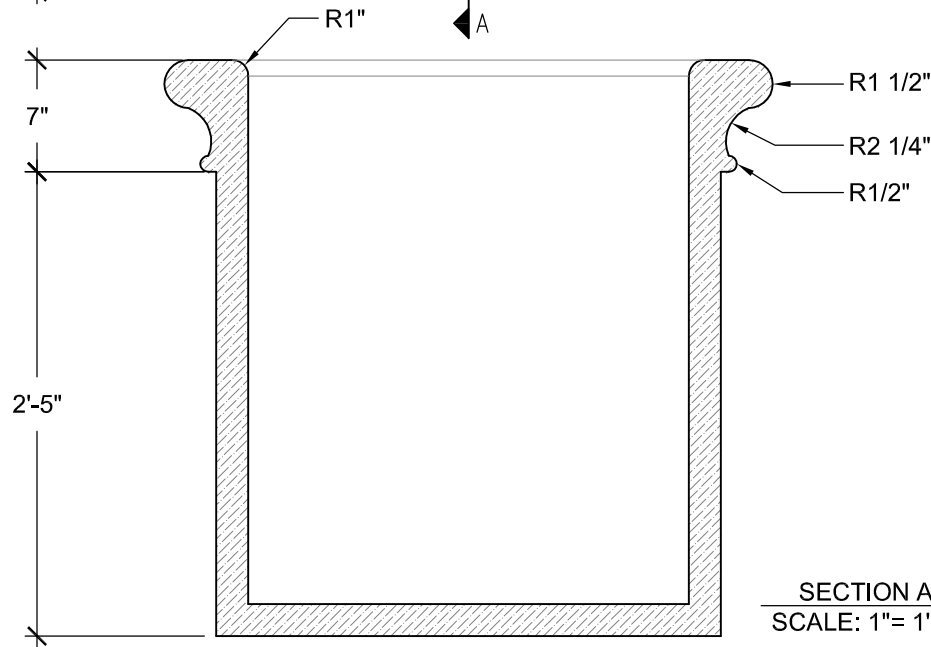

# SIZE CHART

NAME	HEIGHT	WIDTH
SBSP 062.1	2'-0"	2'-1"
SBSP 062.2	2'-6"	2'-8"
SBSP 062.3	3'-0"	3'-2"
SBSP 062.4	3'-6"	3'-8"
SBSP 062.5	4'-0"	4'-3"

FRONT VIEW  
SCALE: 1"= 1'-0"

SECTION A  
SCALE: 1"= 1'-0"

TOP VIEW  
SCALE: 1"= 1'-0"

ALL RIGHTS RESERVED. THIS DRAWING IS PROPERTY OF STROMBERG ARCHITECTURAL PRODUCTS INC. AND MAY BE USED ONLY WHEN UTILIZING STROMBERG ARCH. PRODUCTS.  
STROMBERG GENERAL TERMS AND CONDITIONS APPLY AND ARE INCORPORATED HERE IN BY REFERENCE.  
THIS DETAIL MAY NOT APPLY TO ALL CONDITIONS AND CONSTRUCTION SITUATIONS.