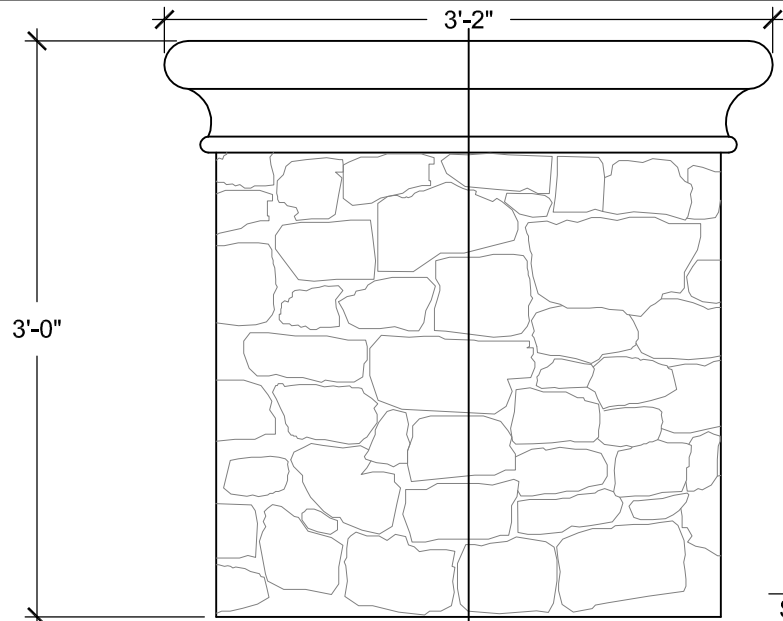

# SIZE CHART

NAME	HEIGHT	WIDTH
SBSP 062.1	2'-0"	2'-1"
SBSP 062.2	2'-6"	2'-8"
SBSP 062.3	3'-0"	3'-2"
SBSP 062.4	3'-6"	3'-8"
SBSP 062.5	4'-0"	4'-3"

FRONT VIEW  
SCALE: 1"= 1'-0"

SECTION A  
SCALE: 1"= 1'-0"

TOP VIEW  
SCALE: 1"= 1'-0"

ALL RIGHTS RESERVED. THIS DRAWING IS PROPERTY OF STROMBERG ARCHITECTURAL PRODUCTS INC. AND MAY BE USED ONLY WHEN UTILIZING STROMBERG ARCH. PRODUCTS.  
STROMBERG GENERAL TERMS AND CONDITIONS APPLY AND ARE INCORPORATED HERE IN BY REFERENCE.  
THIS DETAIL MAY NOT APPLY TO ALL CONDITIONS AND CONSTRUCTION SITUATIONS.