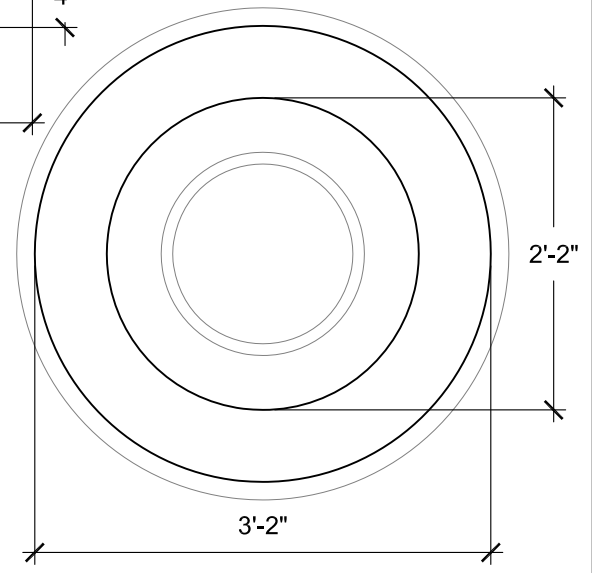

FRONT VIEW
SCALE: 1"= 1'-0"

SECTION A
SCALE: 1"= 1'-0"

SIZE CHART		
NAME	HEIGHT	WIDTH
SBSP 063.1	2'-0"	2'-4"
SBSP 063.2	2'-6"	2'-11"
SBSP 063.3	3'-0"	3'-5"
SBSP 063.4	3'-6"	4'-0"
SBSP 063.5	4'-0"	4'-7"

TOP VIEW
SCALE: 1"= 1'-0"