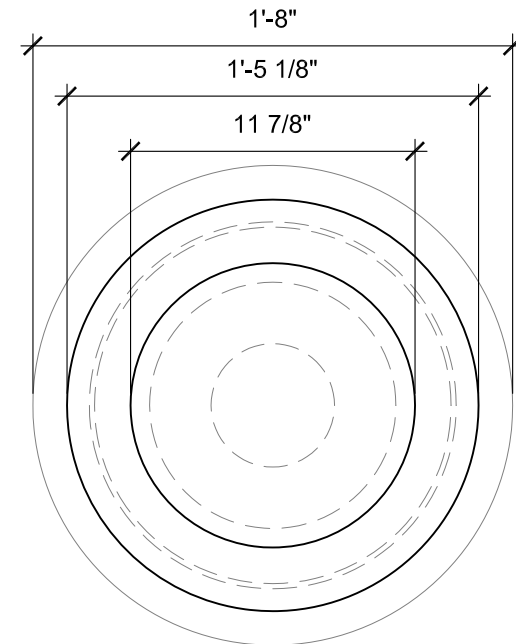

SIZE CHART

NAME	HEIGHT	WIDTH
SBSP 067.1	2'-0"	1'-1"
SBSP 067.2	2'-6"	1'-5"
SBSP 067.3	3'-0"	1'-8"
SBSP 067.4	3'-6"	1'-11"

FRONT VIEW
SCALE: 1 1/2" = 1'-0"

SECTION A
SCALE: 1 1/2" = 1'-0"

TOP VIEW
SCALE: 1 1/2" = 1'-0"