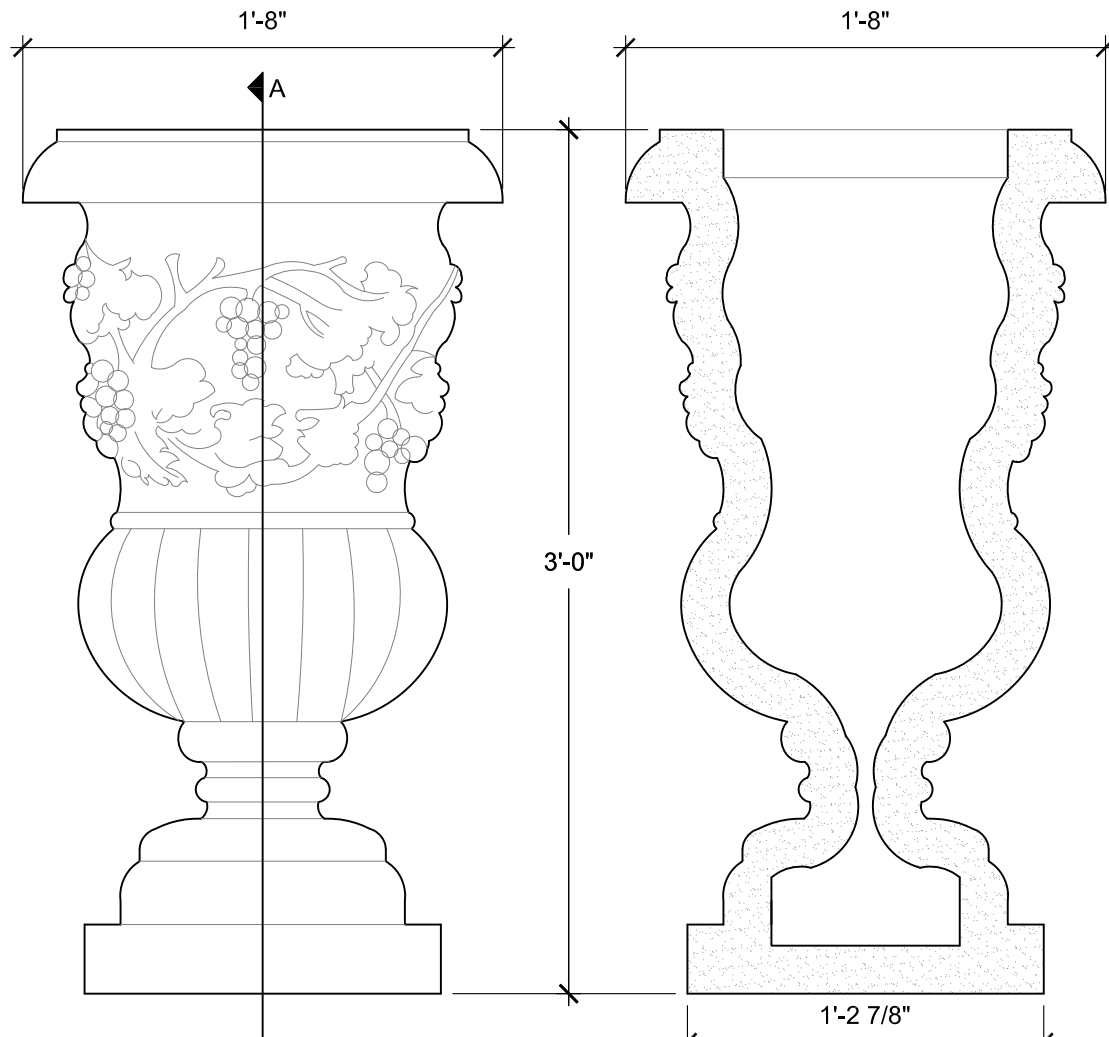

SIZE CHART

NAME	HEIGHT	WIDTH
SBSP 067.1	2'-0"	1'-1"
SBSP 067.2	2'-6"	1'-5"
SBSP 067.3	3'-0"	1'-8"
SBSP 067.4	3'-6"	1'-11"

FRONT VIEW
SCALE: 1 1/2" = 1'-0"

SECTION A
SCALE: 1 1/2" = 1'-0"

TOP VIEW
SCALE: 1 1/2" = 1'-0"