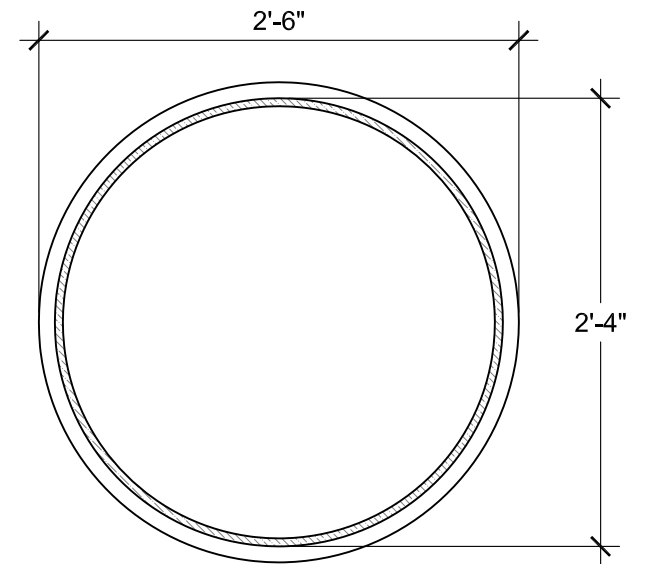

## SIZE CHART

NAME	HEIGHT	WIDTH
SBSP 075.1	2'-0"	1'-8 3/4"
SBSP 075.2	2'-6"	2'-2"
SBSP 075.3	3'-0"	2'-7 1/4"
SBSP 075.4	3'-6"	3'-0 1/2"
SBSP 075.5	4'-0"	3'-5 3/4"

FRONT VIEW  
SCALE: 1"= 1'-0"

SECTION A  
SCALE: 1"= 1'-0"

SECTION B  
SCALE: 1"= 1'-0"

ALL RIGHTS RESERVED. THIS DRAWING IS PROPERTY OF STROMBERG ARCHITECTURAL PRODUCTS INC. AND MAY BE USED ONLY WHEN UTILIZING STROMBERG ARCH. PRODUCTS.  
STROMBERG GENERAL TERMS AND CONDITIONS APPLY AND ARE INCORPORATED HERE IN BY REFERENCE.  
THIS DETAIL MAY NOT APPLY TO ALL CONDITIONS AND CONSTRUCTION SITUATIONS.