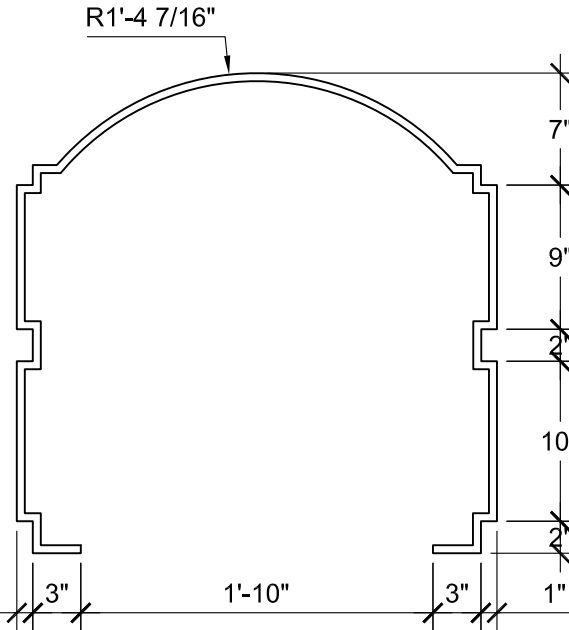

## SIZE CHART

NAME	HEIGHT	WIDTH
SBSP 075.1	2'-0"	1'-8 3/4"
SBSP 075.2	2'-6"	2'-2"
SBSP 075.3	3'-0"	2'-7 1/4"
SBSP 075.4	3'-6"	3'-0 1/2"
SBSP 075.5	4'-0"	3'-5 3/4"

FRONT VIEW  
SCALE: 1"= 1'-0"

SECTION A  
SCALE: 1"= 1'-0"

SECTION B  
SCALE: 1"= 1'-0"

ALL RIGHTS RESERVED. THIS DRAWING IS PROPERTY OF STROMBERG ARCHITECTURAL PRODUCTS INC. AND MAY BE USED ONLY WHEN UTILIZING STROMBERG ARCH. PRODUCTS.  
STROMBERG GENERAL TERMS AND CONDITIONS APPLY AND ARE INCORPORATED HERE IN BY REFERENCE.  
THIS DETAIL MAY NOT APPLY TO ALL CONDITIONS AND CONSTRUCTION SITUATIONS.