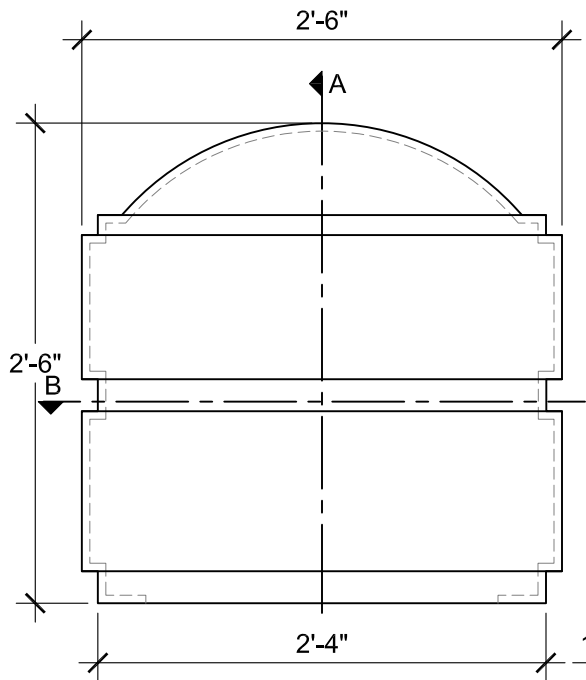

## SIZE CHART

NAME	HEIGHT	WIDTH
SBSP 075.1	2'-0"	1'-8 3/4"
SBSP 075.2	2'-6"	2'-2"
SBSP 075.3	3'-0"	2'-7 1/4"
SBSP 075.4	3'-6"	3'-0 1/2"
SBSP 075.5	4'-0"	3'-5 3/4"

FRONT VIEW  
SCALE: 1"= 1'-0"

SECTION A  
SCALE: 1"= 1'-0"

SECTION B  
SCALE: 1"= 1'-0"

ALL RIGHTS RESERVED. THIS DRAWING IS PROPERTY OF STROMBERG ARCHITECTURAL PRODUCTS INC. AND MAY BE USED ONLY WHEN UTILIZING STROMBERG ARCH. PRODUCTS.  
STROMBERG GENERAL TERMS AND CONDITIONS APPLY AND ARE INCORPORATED HERE IN BY REFERENCE.  
THIS DETAIL MAY NOT APPLY TO ALL CONDITIONS AND CONSTRUCTION SITUATIONS.