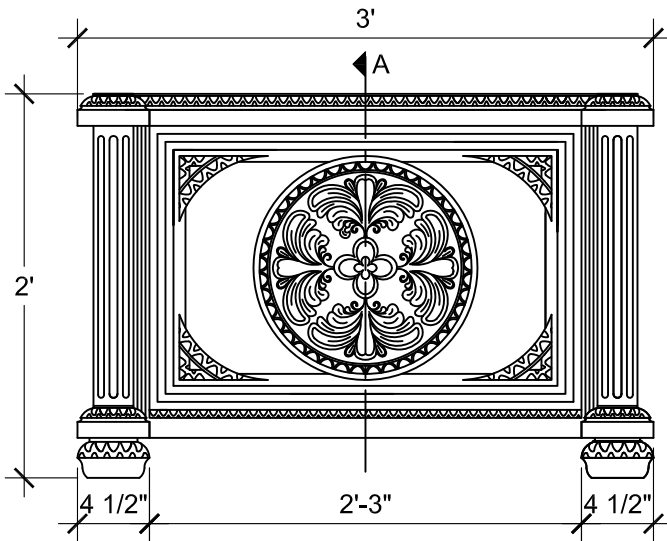

TOP VIEW
SCALE: 1"= 1'-0"

FRONT VIEW
SCALE: 1"= 1'-0"

SECTION A
SCALE: 1"= 1'-0"

SIZE CHART		
NAME	HEIGHT	WIDTH
SBSP 077.1	2'-0"	3'-0"
SBSP 077.2	2'-6"	3'-9"
SBSP 077.3	3'-0"	4'-6"
SBSP 077.4	3'-6"	5'-3"
SBSP 077.5	4'-0"	6'-0"