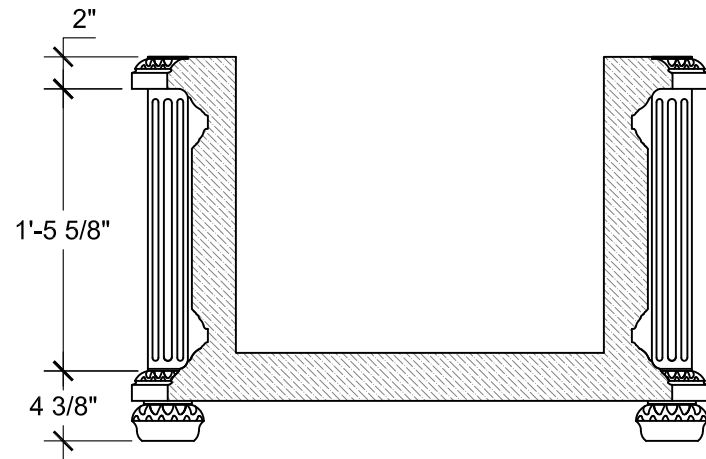

TOP VIEW
SCALE: 1"= 1'-0"

FRONT VIEW
SCALE: 1"= 1'-0"

SECTION A
SCALE: 1"= 1'-0"

SIZE CHART		
NAME	HEIGHT	WIDTH
SBSP 077.1	2'-0"	3'-0"
SBSP 077.2	2'-6"	3'-9"
SBSP 077.3	3'-0"	4'-6"
SBSP 077.4	3'-6"	5'-3"
SBSP 077.5	4'-0"	6'-0"