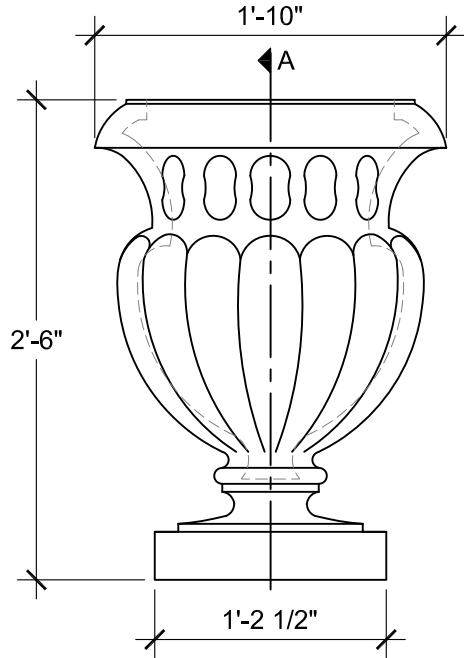

TOP VIEW
SCALE: 1"= 1'-0"

FRONT VIEW
SCALE: 1"= 1'-0"

SECTION A
SCALE: 1"= 1'-0"

SIZE CHART

NAME	HEIGHT	WIDTH
SBSP 078.1	2'-0"	1'-5 1/2"
SBSP 078.2	2'-6"	1'-10"
SBSP 078.3	3'-0"	2'-2 1/2"
SBSP 078.4	3'-6"	2'-6 3/4"
SBSP 078.5	4'-0"	2'-11 1/4"