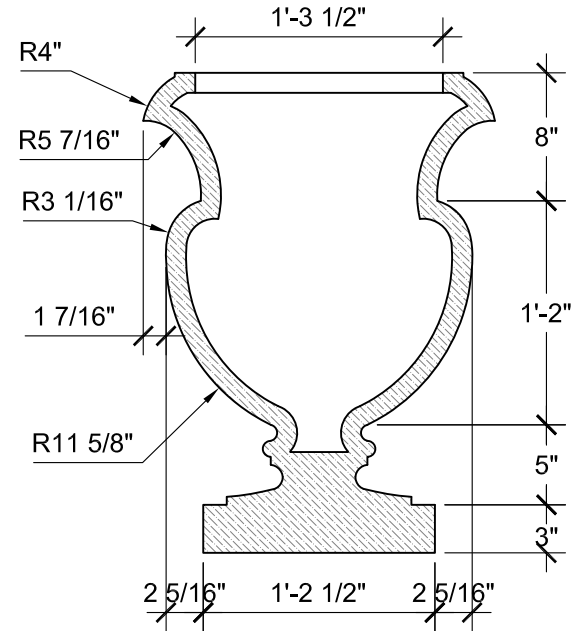

TOP VIEW
SCALE: 1"= 1'-0"

FRONT VIEW
SCALE: 1"= 1'-0"

SECTION A
SCALE: 1"= 1'-0"

SIZE CHART

NAME	HEIGHT	WIDTH
SBSP 078.1	2'-0"	1'-5 1/2"
SBSP 078.2	2'-6"	1'-10"
SBSP 078.3	3'-0"	2'-2 1/2"
SBSP 078.4	3'-6"	2'-6 3/4"
SBSP 078.5	4'-0"	2'-11 1/4"