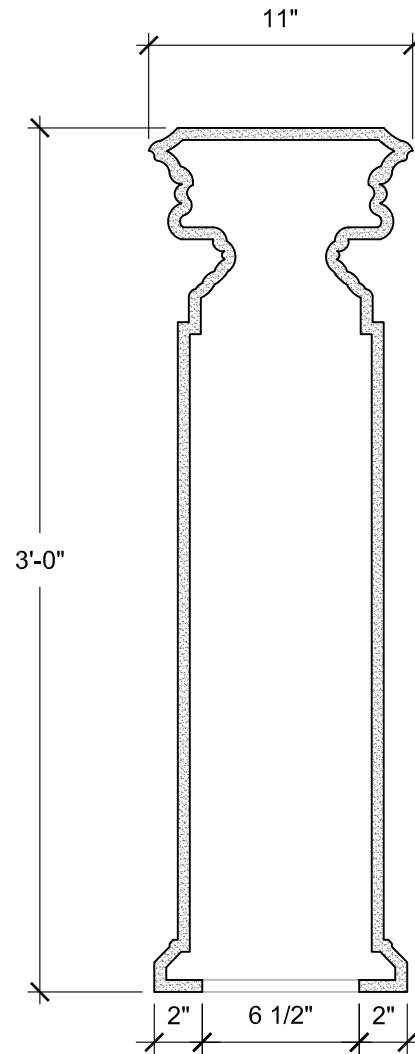

## SIZE CHART

NAME	HEIGHT	WIDTH
SBSP 081.1	2'-0"	7"
SBSP 081.2	2'-6"	9"
SBSP 081.3	3'-0"	11"
SBSP 081.4	3'-6"	1'-0"
SBSP 081.5	4'-0"	1'-3"

FRONT VIEW  
SCALE: 1 1/2" = 1'-0"

SECTION A  
SCALE: 1 1/2" = 1'-0"

SECTION B  
SCALE: 1 1/2" = 1'-0"

ALL RIGHTS RESERVED. THIS DRAWING IS PROPERTY OF STROMBERG ARCHITECTURAL PRODUCTS INC. AND MAY BE USED ONLY WHEN UTILIZING STROMBERG ARCH. PRODUCTS.  
STROMBERG GENERAL TERMS AND CONDITIONS APPLY AND ARE INCORPORATED HERE IN BY REFERENCE.  
THIS DETAIL MAY NOT APPLY TO ALL CONDITIONS AND CONSTRUCTION SITUATIONS.