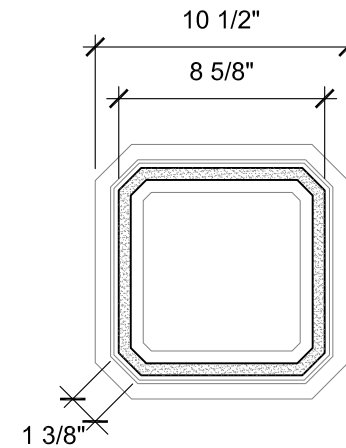

## SIZE CHART

NAME	HEIGHT	WIDTH
SBSP 081.1	2'-0"	7"
SBSP 081.2	2'-6"	9"
SBSP 081.3	3'-0"	11"
SBSP 081.4	3'-6"	1'-0"
SBSP 081.5	4'-0"	1'-3"

FRONT VIEW  
SCALE: 1 1/2" = 1'-0"

SECTION A  
SCALE: 1 1/2" = 1'-0"

SECTION B  
SCALE: 1 1/2" = 1'-0"

ALL RIGHTS RESERVED. THIS DRAWING IS PROPERTY OF STROMBERG ARCHITECTURAL PRODUCTS INC. AND MAY BE USED ONLY WHEN UTILIZING STROMBERG ARCH. PRODUCTS.  
STROMBERG GENERAL TERMS AND CONDITIONS APPLY AND ARE INCORPORATED HERE IN BY REFERENCE.  
THIS DETAIL MAY NOT APPLY TO ALL CONDITIONS AND CONSTRUCTION SITUATIONS.