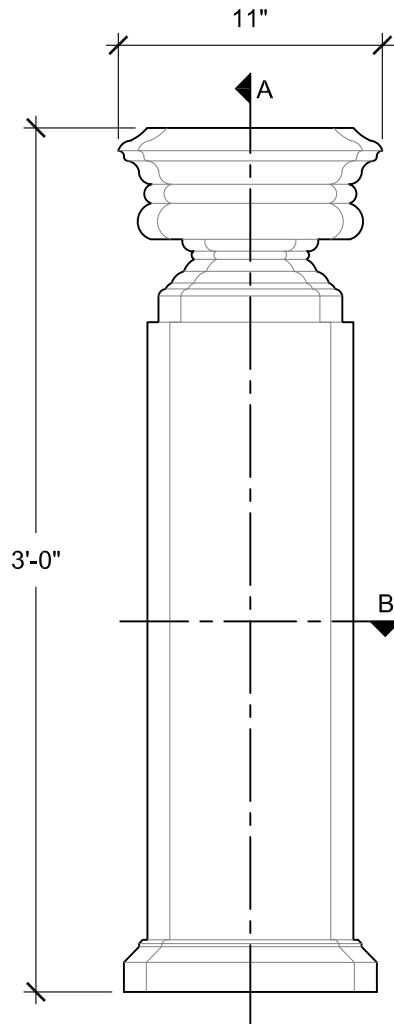

## SIZE CHART

NAME	HEIGHT	WIDTH
SBSP 081.1	2'-0"	7"
SBSP 081.2	2'-6"	9"
SBSP 081.3	3'-0"	11"
SBSP 081.4	3'-6"	1'-0"
SBSP 081.5	4'-0"	1'-3"

FRONT VIEW  
SCALE: 1 1/2" = 1'-0"

SECTION A  
SCALE: 1 1/2" = 1'-0"

SECTION B  
SCALE: 1 1/2" = 1'-0"

ALL RIGHTS RESERVED. THIS DRAWING IS PROPERTY OF STROMBERG ARCHITECTURAL PRODUCTS INC. AND MAY BE USED ONLY WHEN UTILIZING STROMBERG ARCH. PRODUCTS.  
STROMBERG GENERAL TERMS AND CONDITIONS APPLY AND ARE INCORPORATED HERE IN BY REFERENCE.  
THIS DETAIL MAY NOT APPLY TO ALL CONDITIONS AND CONSTRUCTION SITUATIONS.