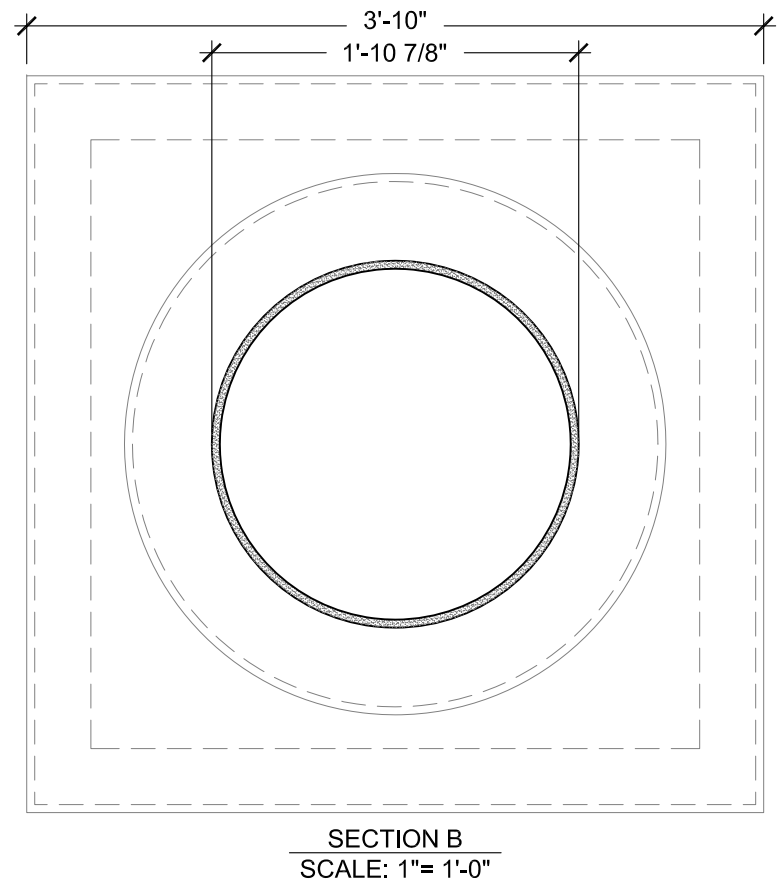

SIZE CHART

NAME	HEIGHT	WIDTH
SBSP 085.1	2'-0"	2'-6"
SBSP 085.2	2'-6"	3'-2"
SBSP 085.3	3'-0"	3'-10"
SBSP 085.4	3'-6"	4'-5"
SBSP 085.5	4'-0"	5'-1"

ALL RIGHTS RESERVED. THIS DRAWING IS PROPERTY OF STROMBERG ARCHITECTURAL PRODUCTS INC. AND MAY BE USED ONLY WHEN UTILIZING STROMBERG ARCH. PRODUCTS.
STROMBERG GENERAL TERMS AND CONDITIONS APPLY AND ARE INCORPORATED HERE IN BY REFERENCE.
THIS DETAIL MAY NOT APPLY TO ALL CONDITIONS AND CONSTRUCTION SITUATIONS.