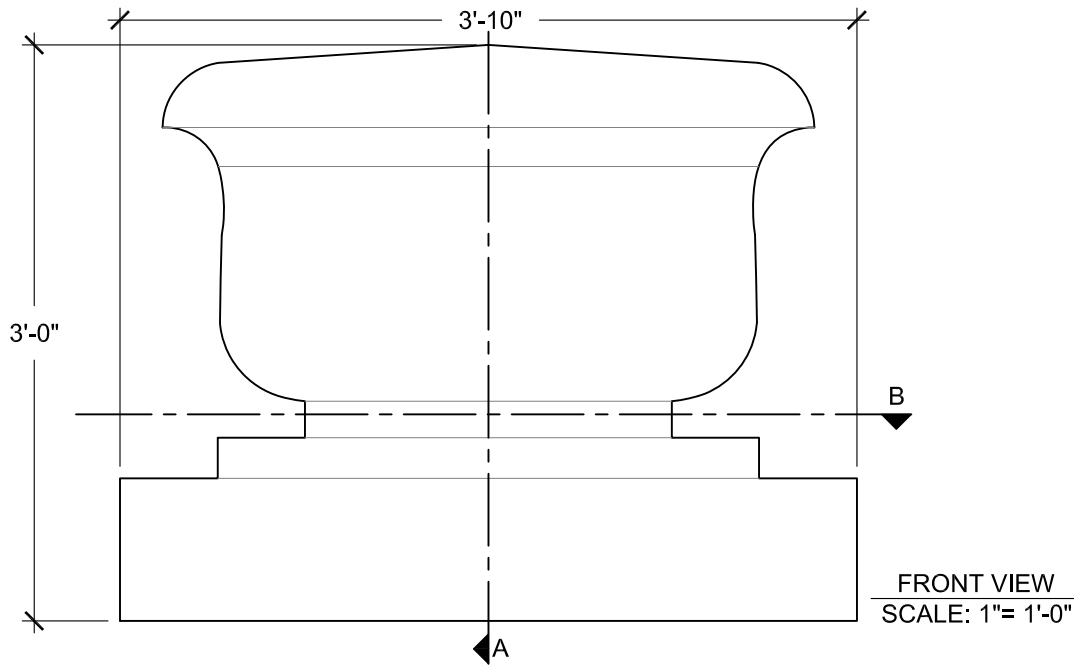

SIZE CHART

NAME	HEIGHT	WIDTH
SBSP 085.1	2'-0"	2'-6"
SBSP 085.2	2'-6"	3'-2"
SBSP 085.3	3'-0"	3'-10"
SBSP 085.4	3'-6"	4'-5"
SBSP 085.5	4'-0"	5'-1"

ALL RIGHTS RESERVED. THIS DRAWING IS PROPERTY OF STROMBERG ARCHITECTURAL PRODUCTS INC. AND MAY BE USED ONLY WHEN UTILIZING STROMBERG ARCH. PRODUCTS.
STROMBERG GENERAL TERMS AND CONDITIONS APPLY AND ARE INCORPORATED HERE IN BY REFERENCE.
THIS DETAIL MAY NOT APPLY TO ALL CONDITIONS AND CONSTRUCTION SITUATIONS.