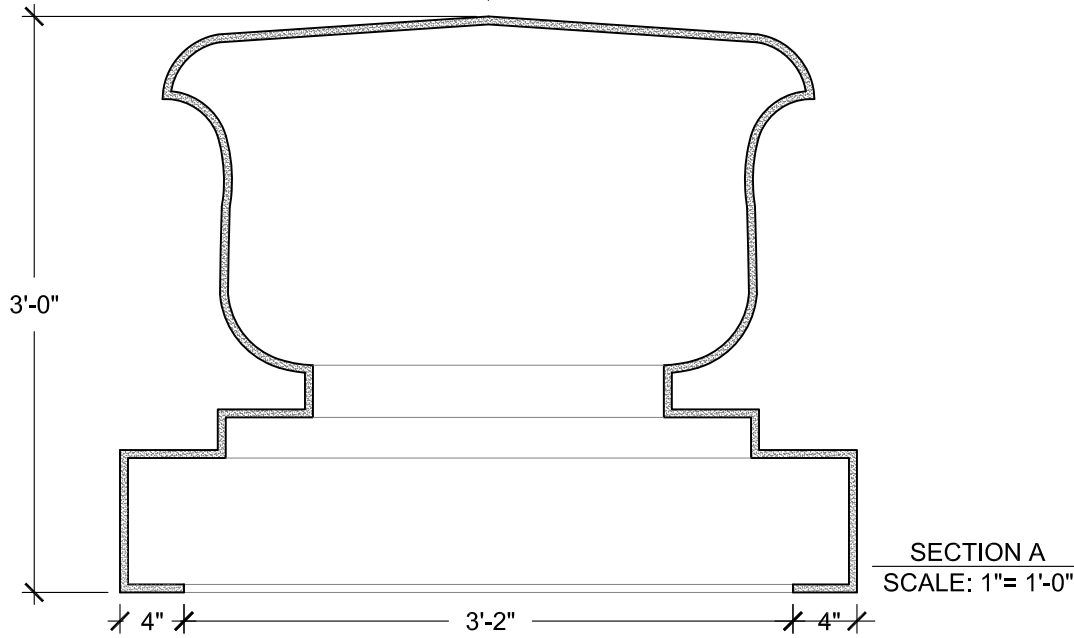

SIZE CHART

NAME	HEIGHT	WIDTH
SBSP 085.1	2'-0"	2'-6"
SBSP 085.2	2'-6"	3'-2"
SBSP 085.3	3'-0"	3'-10"
SBSP 085.4	3'-6"	4'-5"
SBSP 085.5	4'-0"	5'-1"

ALL RIGHTS RESERVED. THIS DRAWING IS PROPERTY OF STROMBERG ARCHITECTURAL PRODUCTS INC. AND MAY BE USED ONLY WHEN UTILIZING STROMBERG ARCH. PRODUCTS.
STROMBERG GENERAL TERMS AND CONDITIONS APPLY AND ARE INCORPORATED HERE IN BY REFERENCE.
THIS DETAIL MAY NOT APPLY TO ALL CONDITIONS AND CONSTRUCTION SITUATIONS.