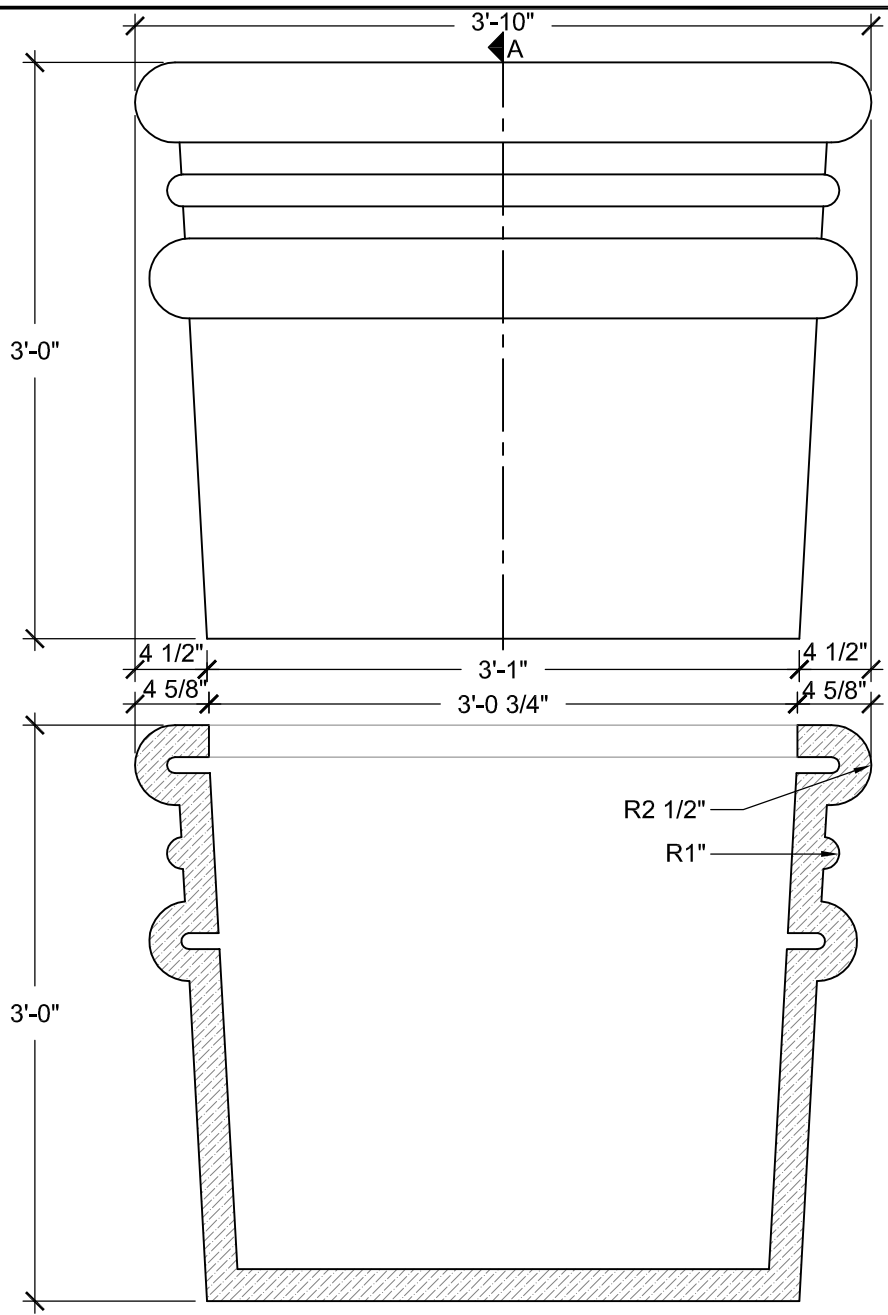

# SIZE CHART

NAME	HEIGHT	WIDTH
SBSP 087.1	2'-0"	2'-6"
SBSP 087.2	2'-6"	3'-2"
SBSP 087.3	3'-0"	3'-10"
SBSP 087.4	3'-6"	4'-5"
SBSP 087.5	4'-0"	

3'-10"

TOP VIEW  
SCALE: 1"= 1'-0"

FRONT VIEW  
SCALE: 1"= 1'-0"

SECTION A  
SCALE: 1"= 1'-0"

ALL RIGHTS RESERVED. THIS DRAWING IS PROPERTY OF STROMBERG ARCHITECTURAL PRODUCTS INC. AND MAY BE USED ONLY WHEN UTILIZING STROMBERG ARCH. PRODUCTS. STROMBERG GENERAL TERMS AND CONDITIONS APPLY AND ARE INCORPORATED HERE IN BY REFERENCE. THIS DETAIL MAY NOT APPLY TO ALL CONDITIONS AND CONSTRUCTION SITUATIONS.