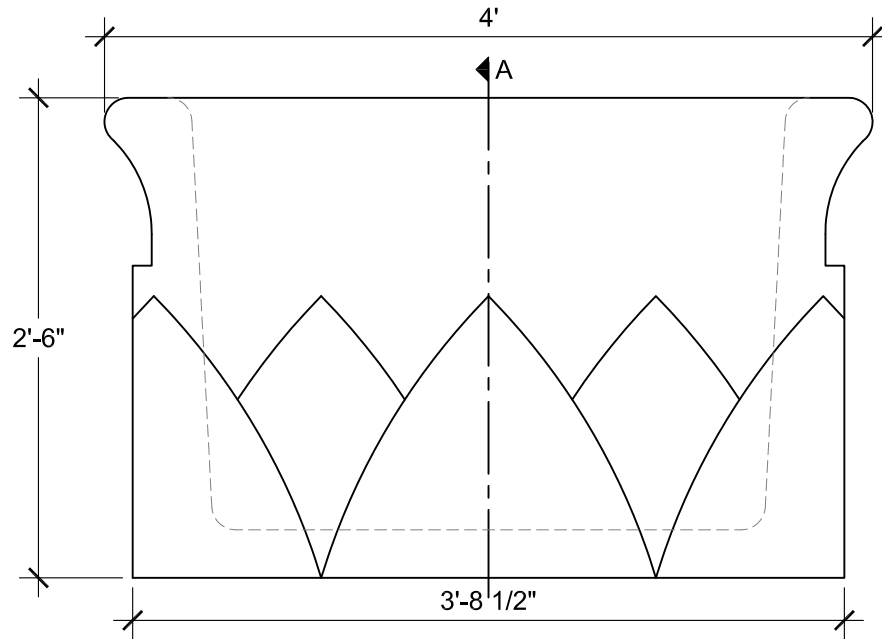

TOP VIEW
SCALE: 1"= 1'-0"

FRONT VIEW
SCALE: 1"= 1'-0"

SIZE CHART		
NAME	HEIGHT	WIDTH
SBSP 093.1	2'-0"	3'-2 1/2"
SBSP 093.2	2'-6"	4'-0"
SBSP 093.3	3'-0"	4'-9 3/4"
SBSP 093.4	3'-6"	5'-7 1/4"
SBSP 093.5	4'-0"	6'-4 3/4"

SECTION A
SCALE: 1"= 1'-0"

ALL RIGHTS RESERVED. THIS DRAWING IS PROPERTY OF STROMBERG ARCHITECTURAL PRODUCTS INC. AND MAY BE USED ONLY WHEN UTILIZING STROMBERG ARCH. PRODUCTS.
STROMBERG GENERAL TERMS AND CONDITIONS APPLY AND ARE INCORPORATED HERE IN BY REFERENCE.
THIS DETAIL MAY NOT APPLY TO ALL CONDITIONS AND CONSTRUCTION SITUATIONS.