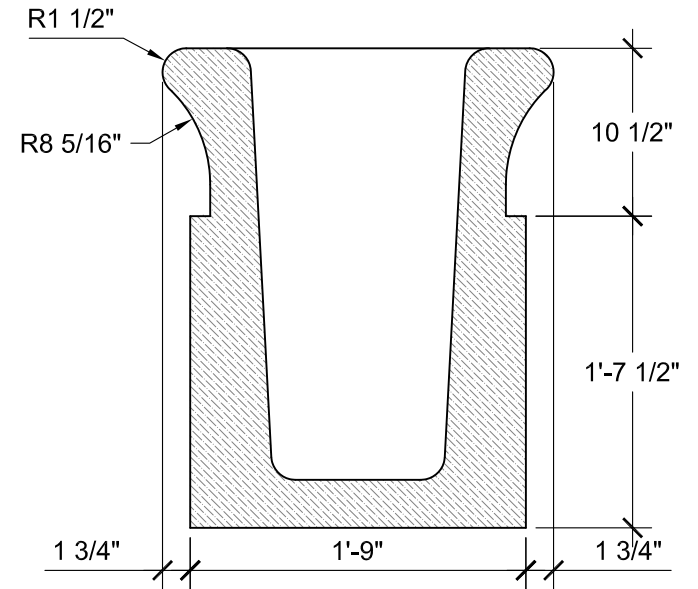

TOP VIEW
SCALE: 1"= 1'-0"

FRONT VIEW
SCALE: 1"= 1'-0"

SIZE CHART		
NAME	HEIGHT	WIDTH
SBSP 093.1	2'-0"	3'-2 1/2"
SBSP 093.2	2'-6"	4'-0"
SBSP 093.3	3'-0"	4'-9 3/4"
SBSP 093.4	3'-6"	5'-7 1/4"
SBSP 093.5	4'-0"	6'-4 3/4"

SECTION A
SCALE: 1"= 1'-0"

ALL RIGHTS RESERVED. THIS DRAWING IS PROPERTY OF STROMBERG ARCHITECTURAL PRODUCTS INC. AND MAY BE USED ONLY WHEN UTILIZING STROMBERG ARCH. PRODUCTS.
STROMBERG GENERAL TERMS AND CONDITIONS APPLY AND ARE INCORPORATED HERE IN BY REFERENCE.
THIS DETAIL MAY NOT APPLY TO ALL CONDITIONS AND CONSTRUCTION SITUATIONS.