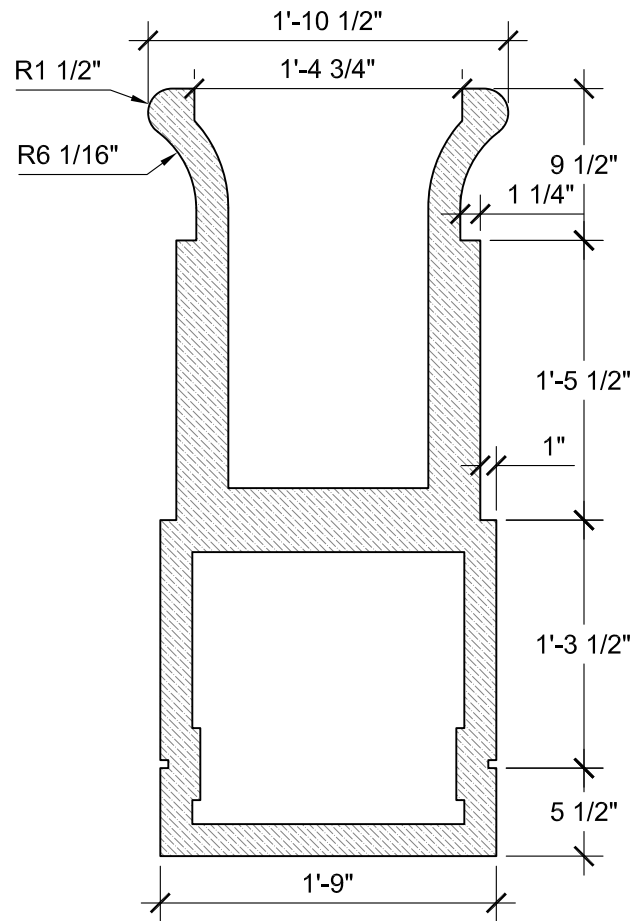

SIZE CHART

NAME	HEIGHT	WIDTH
SBSP 094.1	3'-6"	1'-7 3/4"
SBSP 094.2	4'-0"	1'-10 1/2"
SBSP 094.3	4'-6"	2'-1 1/2"
SBSP 094.4	5'-0"	2'-4 1/4"
SBSP 094.5	5'-6"	2'-7"

FRONT VIEW
SCALE: 1"= 1'-0"

SECTION A
SCALE: 1"= 1'-0"

TOP VIEW
SCALE: 1"= 1'-0"

ALL RIGHTS RESERVED. THIS DRAWING IS PROPERTY OF STROMBERG ARCHITECTURAL PRODUCTS INC. AND MAY BE USED ONLY WHEN UTILIZING STROMBERG ARCH. PRODUCTS.
STROMBERG GENERAL TERMS AND CONDITIONS APPLY AND ARE INCORPORATED HERE IN BY REFERENCE.
THIS DETAIL MAY NOT APPLY TO ALL CONDITIONS AND CONSTRUCTION SITUATIONS.