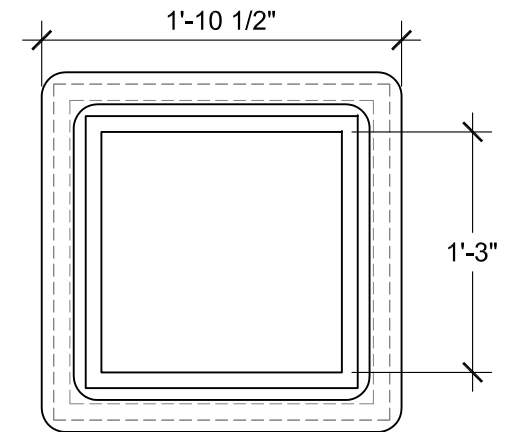

SIZE CHART

NAME	HEIGHT	WIDTH
SBSP 094.1	3'-6"	1'-7 3/4"
SBSP 094.2	4'-0"	1'-10 1/2"
SBSP 094.3	4'-6"	2'-1 1/2"
SBSP 094.4	5'-0"	2'-4 1/4"
SBSP 094.5	5'-6"	2'-7"

FRONT VIEW
SCALE: 1"= 1'-0"

SECTION A
SCALE: 1"= 1'-0"

TOP VIEW
SCALE: 1"= 1'-0"

ALL RIGHTS RESERVED. THIS DRAWING IS PROPERTY OF STROMBERG ARCHITECTURAL PRODUCTS INC. AND MAY BE USED ONLY WHEN UTILIZING STROMBERG ARCH. PRODUCTS.
STROMBERG GENERAL TERMS AND CONDITIONS APPLY AND ARE INCORPORATED HERE IN BY REFERENCE.
THIS DETAIL MAY NOT APPLY TO ALL CONDITIONS AND CONSTRUCTION SITUATIONS.