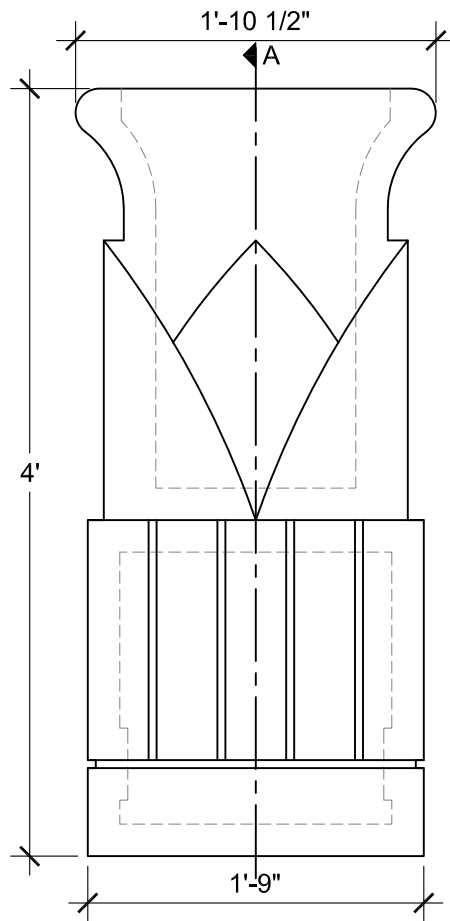

SIZE CHART

NAME	HEIGHT	WIDTH
SBSP 094.1	3'-6"	1'-7 3/4"
SBSP 094.2	4'-0"	1'-10 1/2"
SBSP 094.3	4'-6"	2'-1 1/2"
SBSP 094.4	5'-0"	2'-4 1/4"
SBSP 094.5	5'-6"	2'-7"

FRONT VIEW
SCALE: 1"= 1'-0"

SECTION A
SCALE: 1"= 1'-0"

TOP VIEW
SCALE: 1"= 1'-0"

ALL RIGHTS RESERVED. THIS DRAWING IS PROPERTY OF STROMBERG ARCHITECTURAL PRODUCTS INC. AND MAY BE USED ONLY WHEN UTILIZING STROMBERG ARCH. PRODUCTS.
STROMBERG GENERAL TERMS AND CONDITIONS APPLY AND ARE INCORPORATED HERE IN BY REFERENCE.
THIS DETAIL MAY NOT APPLY TO ALL CONDITIONS AND CONSTRUCTION SITUATIONS.