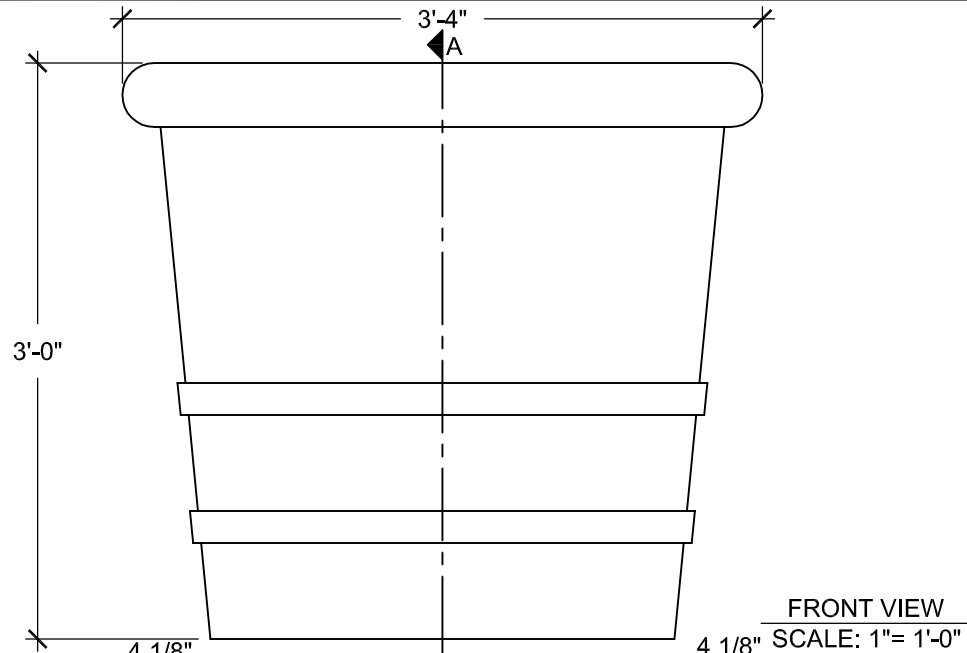

SIZE CHART

NAME	HEIGHT	WIDTH
SBSP 101.1	2'-0"	2'-3"
SBSP 101.2	2'-6"	2'-10"
SBSP 101.3	3'-0"	3'-4"
SBSP 101.4	3'-6"	3'-11"
SBSP 101.5	4'-0"	4'-5"

FRONT VIEW
SCALE: 1"= 1'-0"

SECTION A
SCALE: 1"= 1'-0"

TOP VIEW
SCALE: 1"= 1'-0"