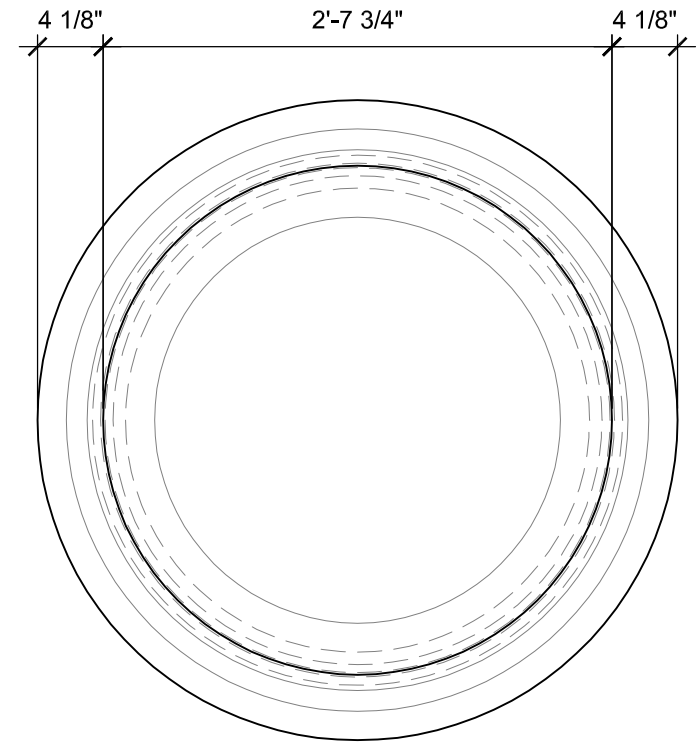

SIZE CHART

NAME	HEIGHT	WIDTH
SBSP 101.1	2'-0"	2'-3"
SBSP 101.2	2'-6"	2'-10"
SBSP 101.3	3'-0"	3'-4"
SBSP 101.4	3'-6"	3'-11"
SBSP 101.5	4'-0"	4'-5"

FRONT VIEW
SCALE: 1"= 1'-0"

SECTION A
SCALE: 1"= 1'-0"

TOP VIEW
SCALE: 1"= 1'-0"