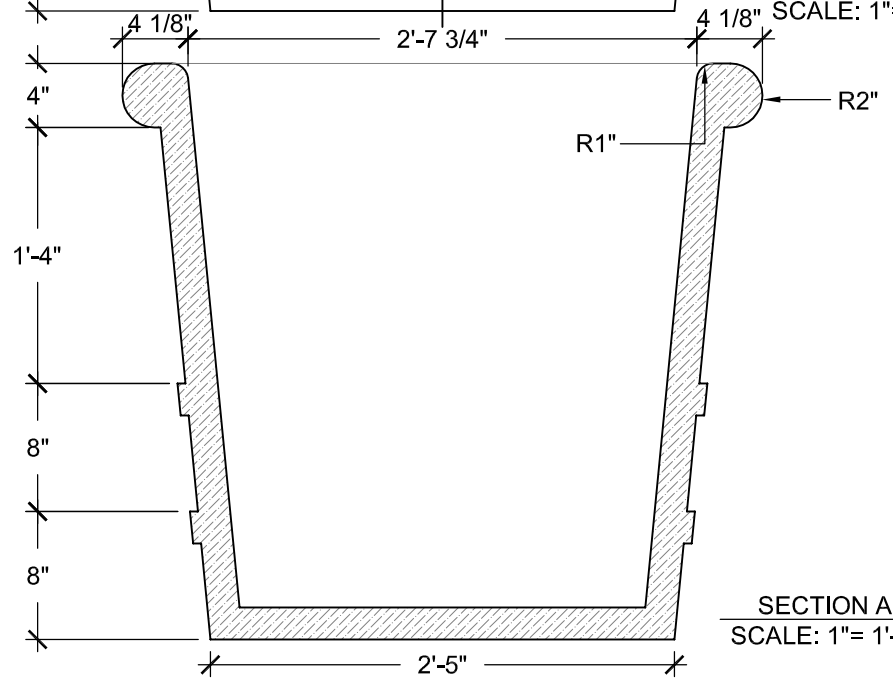

SIZE CHART

NAME	HEIGHT	WIDTH
SBSP 101.1	2'-0"	2'-3"
SBSP 101.2	2'-6"	2'-10"
SBSP 101.3	3'-0"	3'-4"
SBSP 101.4	3'-6"	3'-11"
SBSP 101.5	4'-0"	4'-5"

FRONT VIEW
SCALE: 1"= 1'-0"

SECTION A
SCALE: 1"= 1'-0"

TOP VIEW
SCALE: 1"= 1'-0"