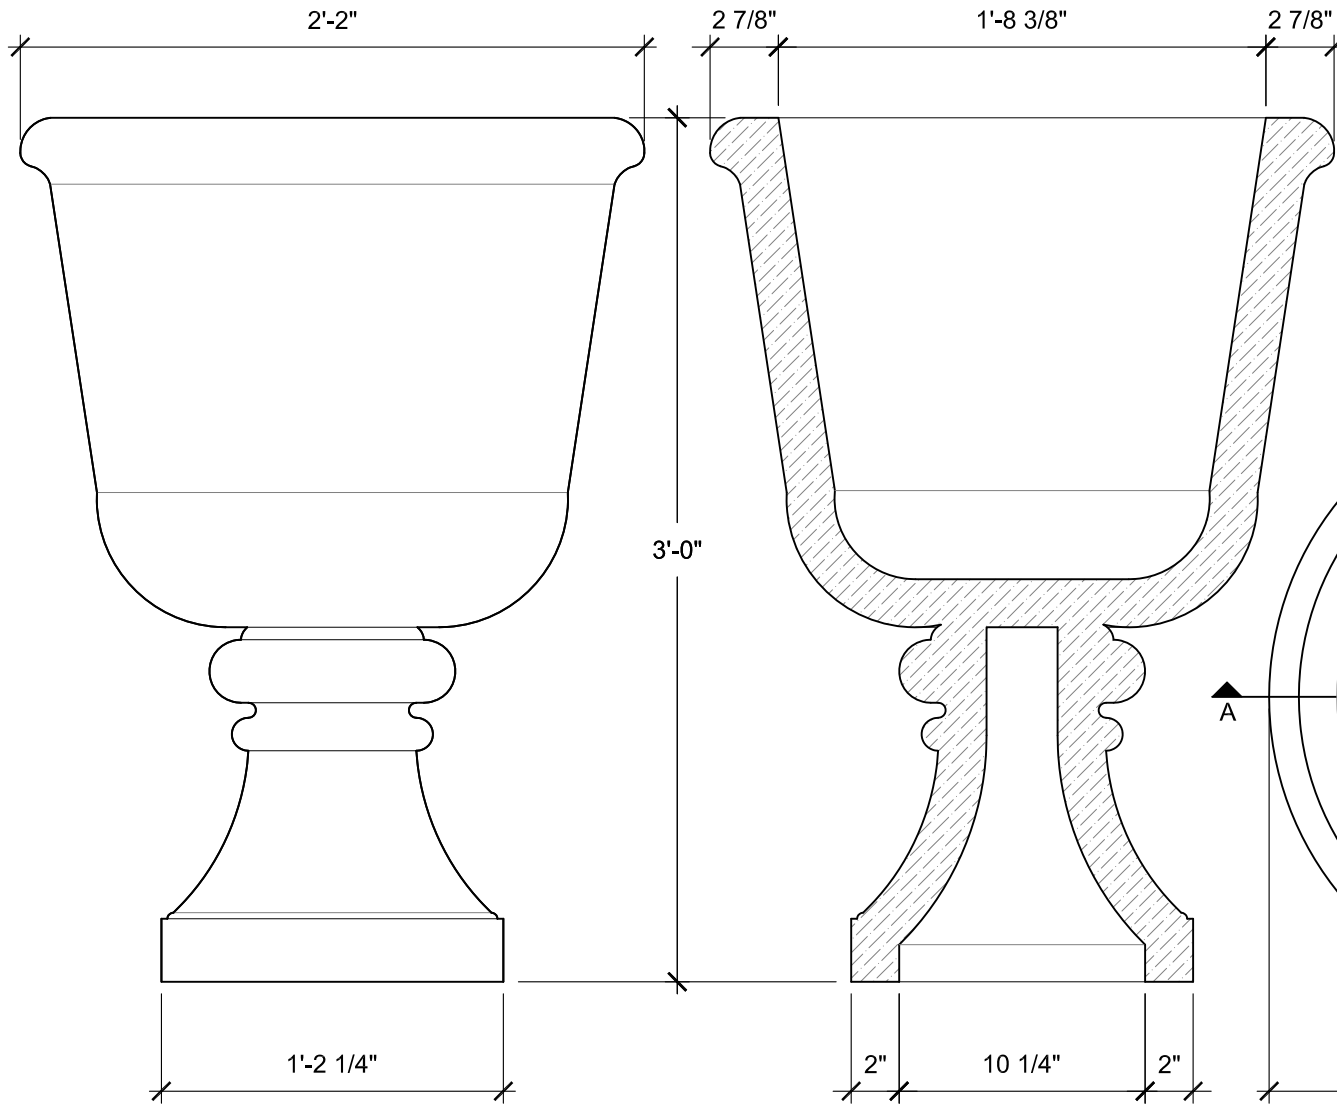

SIZE CHART

NAME	HEIGHT	WIDTH
SBSP 105.1	2'-0"	1'-6"
SBSP 105.2	2'-6"	1'-10"
SBSP 105.3	3'-0"	2'-2"
SBSP 105.4	3'-6"	2'-7"

FRONT VIEW
SCALE: 1 1/2" = 1'-0"

SECTION A
SCALE: 1 1/2" = 1'-0"

TOP VIEW
SCALE: 1 1/2" = 1'-0"