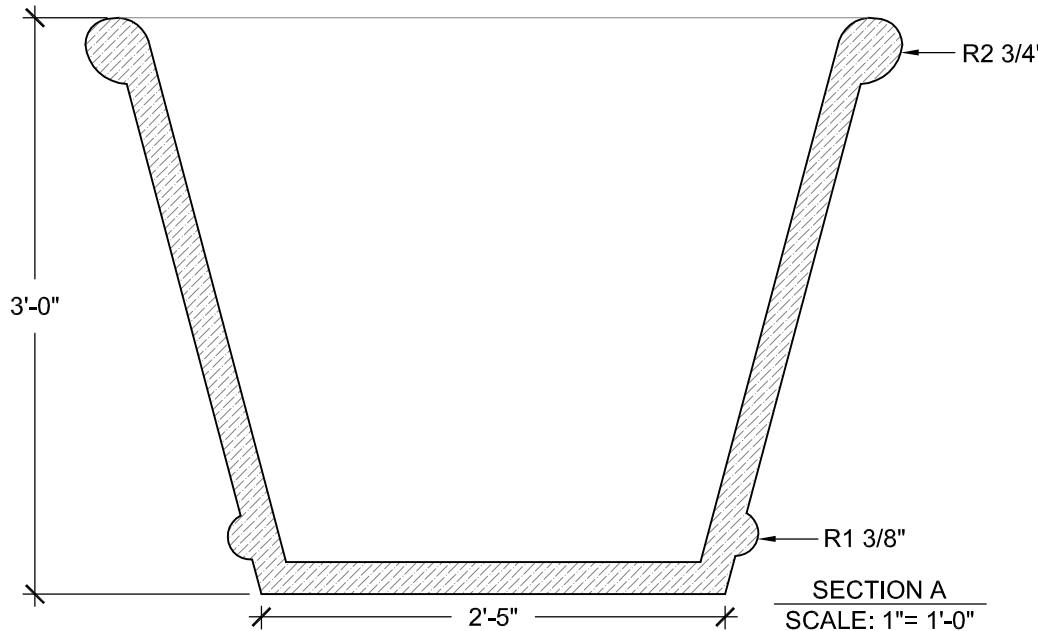

FRONT VIEW
SCALE: 1"= 1'-0"

SECTION A
SCALE: 1"= 1'-0"

SIZE CHART

NAME	HEIGHT	WIDTH
SBSP 106.1	2'-0"	2'-9"
SBSP 106.2	2'-6"	3'-6"
SBSP 106.3	3'-0"	4'-2"
SBSP 106.4	3'-6"	4'-10"
SBSP 106.5	4'-0"	5'-7"

TOP VIEW
SCALE: 1"= 1'-0"