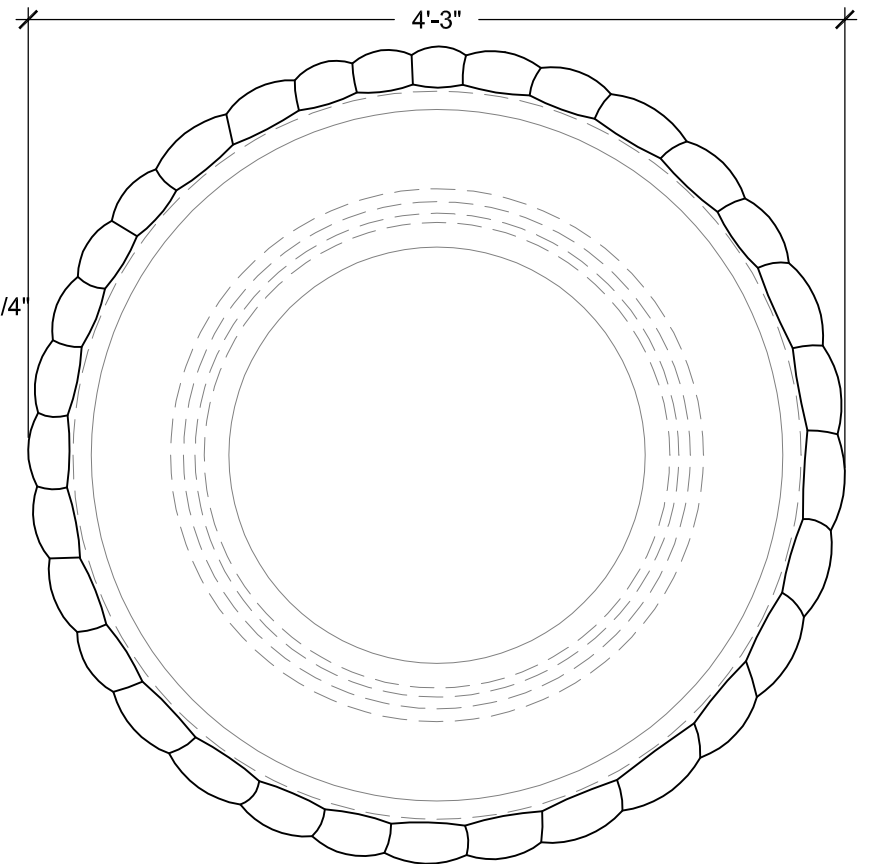

FRONT VIEW
SCALE: 1"= 1'-0"

SECTION A
SCALE: 1"= 1'-0"

SIZE CHART

NAME	HEIGHT	WIDTH
SBSP 106.1	2'-0"	2'-9"
SBSP 106.2	2'-6"	3'-6"
SBSP 106.3	3'-0"	4'-2"
SBSP 106.4	3'-6"	4'-10"
SBSP 106.5	4'-0"	5'-7"

TOP VIEW
SCALE: 1"= 1'-0"