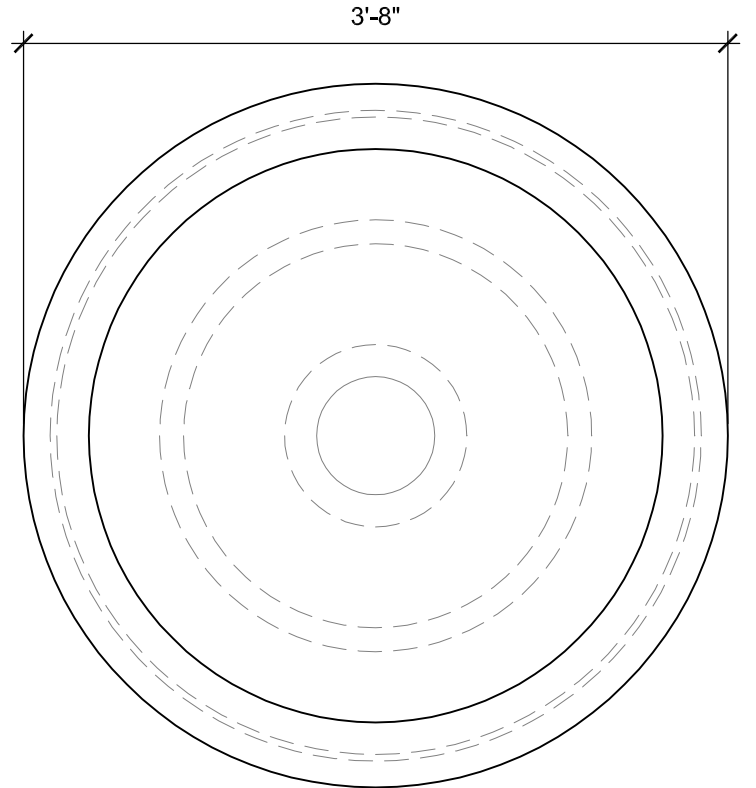

FRONT VIEW  
SCALE: 1"= 1'-0"

SECTION A  
SCALE: 1"= 1'-0"

## SIZE CHART

NAME	HEIGHT	WIDTH
SBSP 122.1	2'-0"	2'-5"
SBSP 122.2	2'-6"	3'-1"
SBSP 122.3	3'-0"	3'-8"
SBSP 122.4	3'-6"	4'-3"
SBSP 122.5	4'-0"	4'-11"

TOP VIEW  
SCALE: 1"= 1'-0"

ALL RIGHTS RESERVED. THIS DRAWING IS PROPERTY OF STROMBERG ARCHITECTURAL PRODUCTS INC. AND MAY BE USED ONLY WHEN UTILIZING STROMBERG ARCH. PRODUCTS.  
STROMBERG GENERAL TERMS AND CONDITIONS APPLY AND ARE INCORPORATED HERE IN BY REFERENCE.  
THIS DETAIL MAY NOT APPLY TO ALL CONDITIONS AND CONSTRUCTION SITUATIONS.