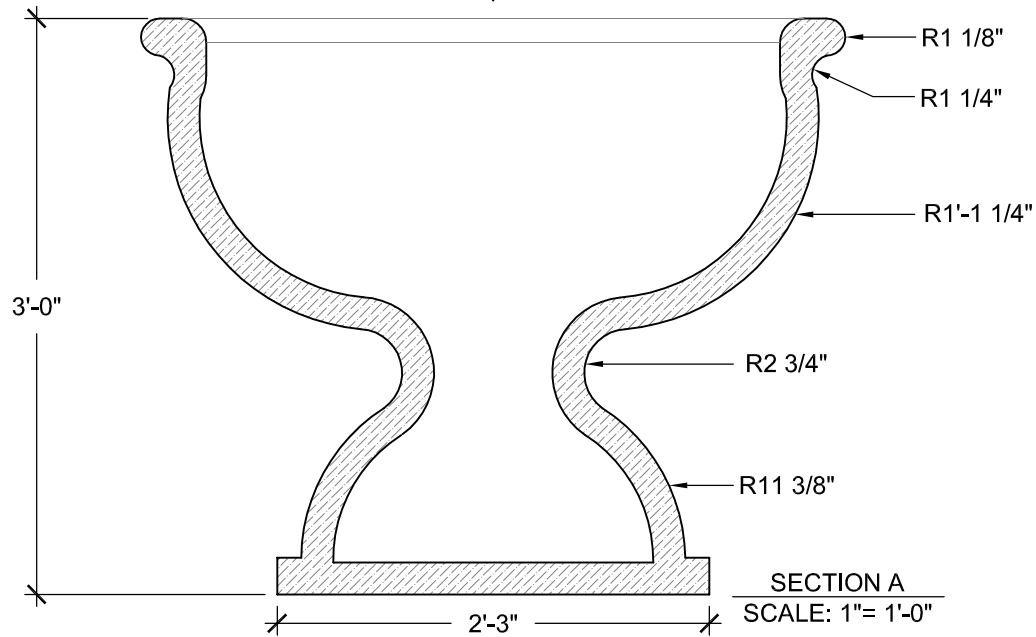

FRONT VIEW  
SCALE: 1"= 1'-0"

SECTION A  
SCALE: 1"= 1'-0"

## SIZE CHART

NAME	HEIGHT	WIDTH
SBSP 122.1	2'-0"	2'-5"
SBSP 122.2	2'-6"	3'-1"
SBSP 122.3	3'-0"	3'-8"
SBSP 122.4	3'-6"	4'-3"
SBSP 122.5	4'-0"	4'-11"

TOP VIEW  
SCALE: 1"= 1'-0"

ALL RIGHTS RESERVED. THIS DRAWING IS PROPERTY OF STROMBERG ARCHITECTURAL PRODUCTS INC. AND MAY BE USED ONLY WHEN UTILIZING STROMBERG ARCH. PRODUCTS.  
STROMBERG GENERAL TERMS AND CONDITIONS APPLY AND ARE INCORPORATED HERE IN BY REFERENCE.  
THIS DETAIL MAY NOT APPLY TO ALL CONDITIONS AND CONSTRUCTION SITUATIONS.