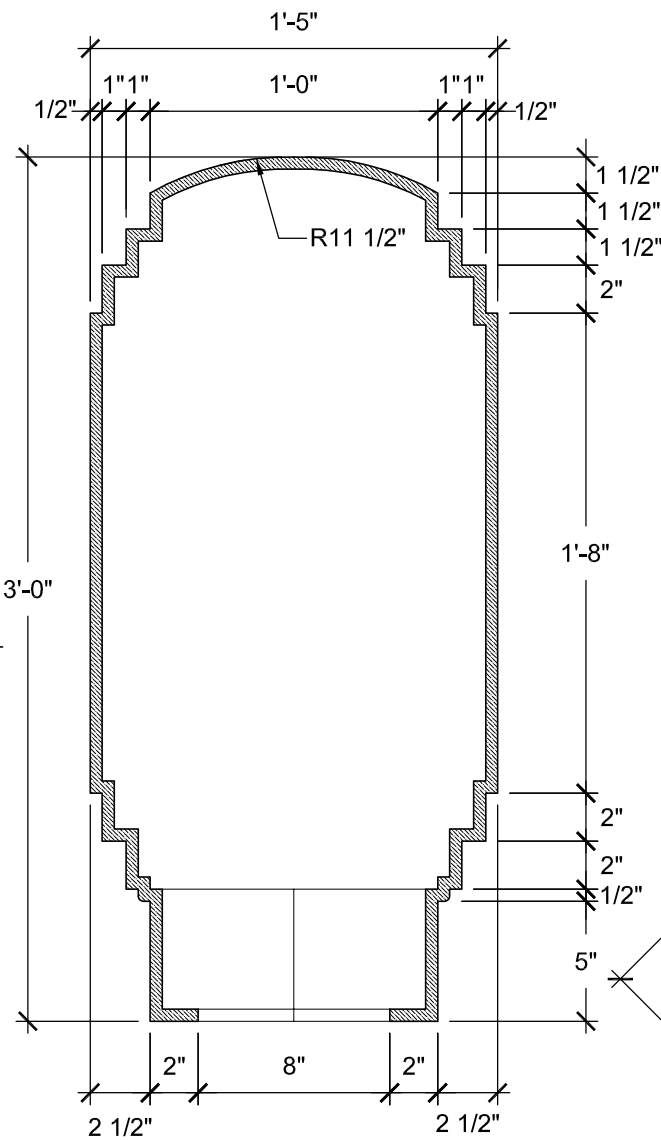

FRONT VIEW  
SCALE: 1 1/2" = 1'-0"

SECTION A  
SCALE: 1 1/2" = 1'-0"

SECTION B  
SCALE: 1 1/2" = 1'-0"

SIZE CHART		
NAME	HEIGHT	WIDTH
SBSP 123.1	2'-0"	0'-11"
SBSP 123.2	2'-6"	1'-2"
SBSP 123.3	3'-0"	1'-4"
SBSP 123.4	3'-6"	1'-7"
SBSP 123.5	4'-0"	1'-9"