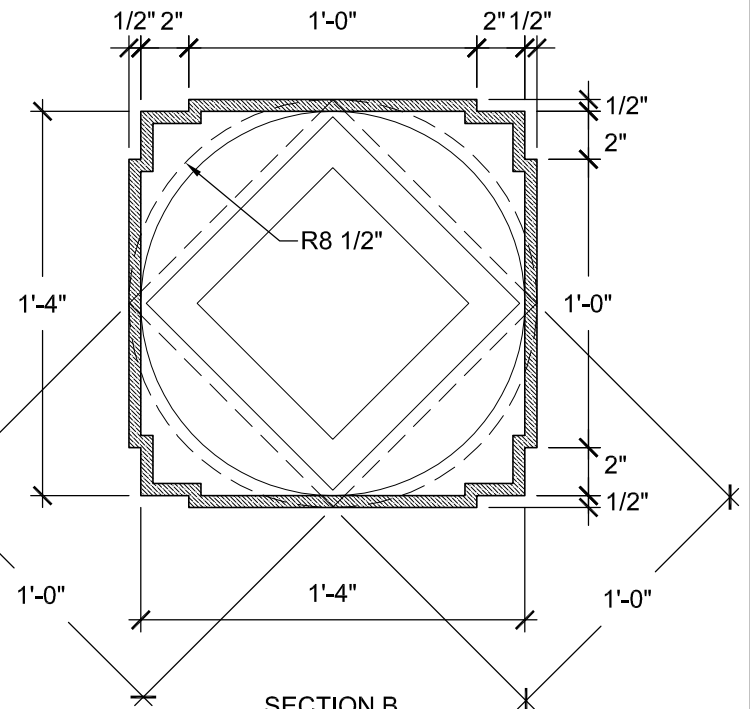

FRONT VIEW  
SCALE: 1 1/2" = 1'-0"

SECTION A  
SCALE: 1 1/2" = 1'-0"

SECTION B  
SCALE: 1 1/2" = 1'-0"

SIZE CHART		
NAME	HEIGHT	WIDTH
SBSP 123.1	2'-0"	0'-11"
SBSP 123.2	2'-6"	1'-2"
SBSP 123.3	3'-0"	1'-4"
SBSP 123.4	3'-6"	1'-7"
SBSP 123.5	4'-0"	1'-9"