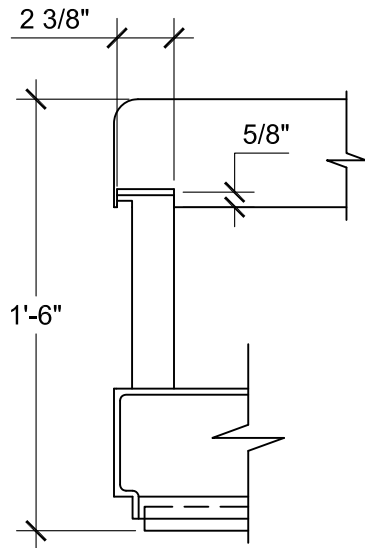

SIZE CHART

NAME	HEIGHT	WIDTH
SBSP 128.1	1'-6"	1'-6"
SBSP 128.2	2'-0"	2'-0"
SBSP 128.3	2'-6"	2'-0"
SBSP 128.4	3'-0"	2'-6"
SBSP 128.5	3'-6"	2'-6"

ALL RIGHTS RESERVED. THIS DRAWING IS PROPERTY OF STROMBERG ARCHITECTURAL PRODUCTS INC. AND MAY BE USED ONLY WHEN UTILIZING STROMBERG ARCH. PRODUCTS. STROMBERG GENERAL TERMS AND CONDITIONS APPLY AND ARE INCORPORATED HERE IN BY REFERENCE. THIS DETAIL MAY NOT APPLY TO ALL CONDITIONS AND CONSTRUCTION SITUATIONS.