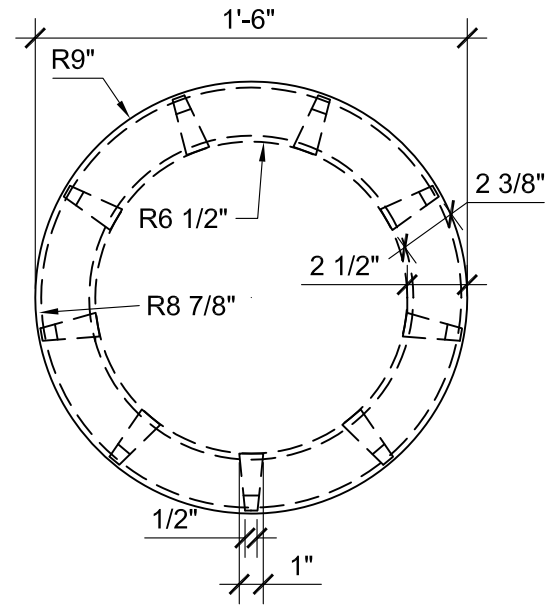

SIZE CHART

NAME	HEIGHT	WIDTH
SBSP 128.1	1'-6"	1'-6"
SBSP 128.2	2'-0"	2'-0"
SBSP 128.3	2'-6"	2'-0"
SBSP 128.4	3'-0"	2'-6"
SBSP 128.5	3'-6"	2'-6"

ALL RIGHTS RESERVED. THIS DRAWING IS PROPERTY OF STROMBERG ARCHITECTURAL PRODUCTS INC. AND MAY BE USED ONLY WHEN UTILIZING STROMBERG ARCH. PRODUCTS. STROMBERG GENERAL TERMS AND CONDITIONS APPLY AND ARE INCORPORATED HERE IN BY REFERENCE. THIS DETAIL MAY NOT APPLY TO ALL CONDITIONS AND CONSTRUCTION SITUATIONS.