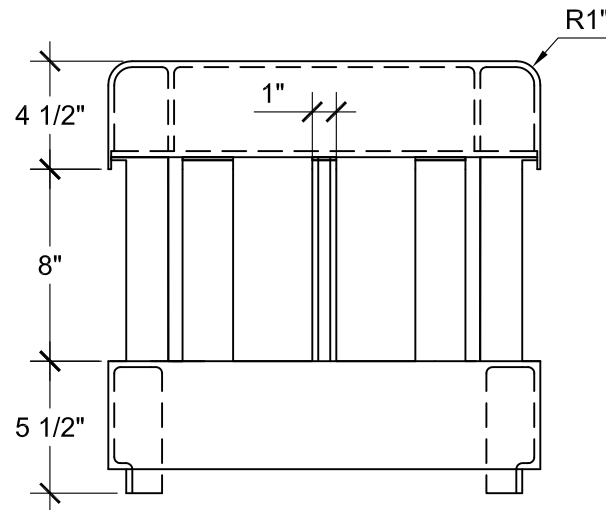

SIZE CHART

NAME	HEIGHT	WIDTH
SBSP 128.1	1'-6"	1'-6"
SBSP 128.2	2'-0"	2'-0"
SBSP 128.3	2'-6"	2'-0"
SBSP 128.4	3'-0"	2'-6"
SBSP 128.5	3'-6"	2'-6"

ALL RIGHTS RESERVED. THIS DRAWING IS PROPERTY OF STROMBERG ARCHITECTURAL PRODUCTS INC. AND MAY BE USED ONLY WHEN UTILIZING STROMBERG ARCH. PRODUCTS. STROMBERG GENERAL TERMS AND CONDITIONS APPLY AND ARE INCORPORATED HERE IN BY REFERENCE. THIS DETAIL MAY NOT APPLY TO ALL CONDITIONS AND CONSTRUCTION SITUATIONS.