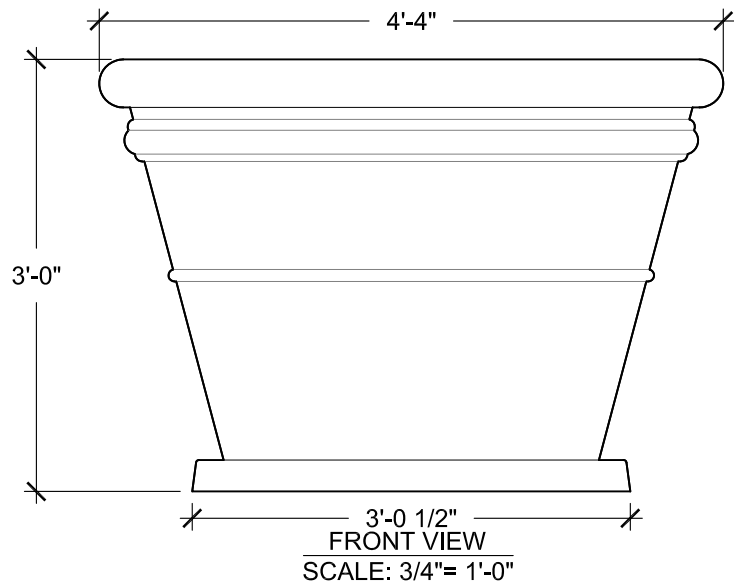

SIZE CHART

NAME	HEIGHT	WIDTH
SBSP 133.1	2'-0"	2'-11"
SBSP 133.2	2'-6"	3'-8"
SBSP 133.3	3'-0"	4'-4"
SBSP 133.4	3'-6"	5'-1"

ALL RIGHTS RESERVED. THIS DRAWING IS PROPERTY OF STROMBERG ARCHITECTURAL PRODUCTS INC. AND MAY BE USED ONLY WHEN UTILIZING STROMBERG ARCH. PRODUCTS. STROMBERG GENERAL TERMS AND CONDITIONS APPLY AND ARE INCORPORATED HERE IN BY REFERENCE. THIS DETAIL MAY NOT APPLY TO ALL CONDITIONS AND CONSTRUCTION SITUATIONS.