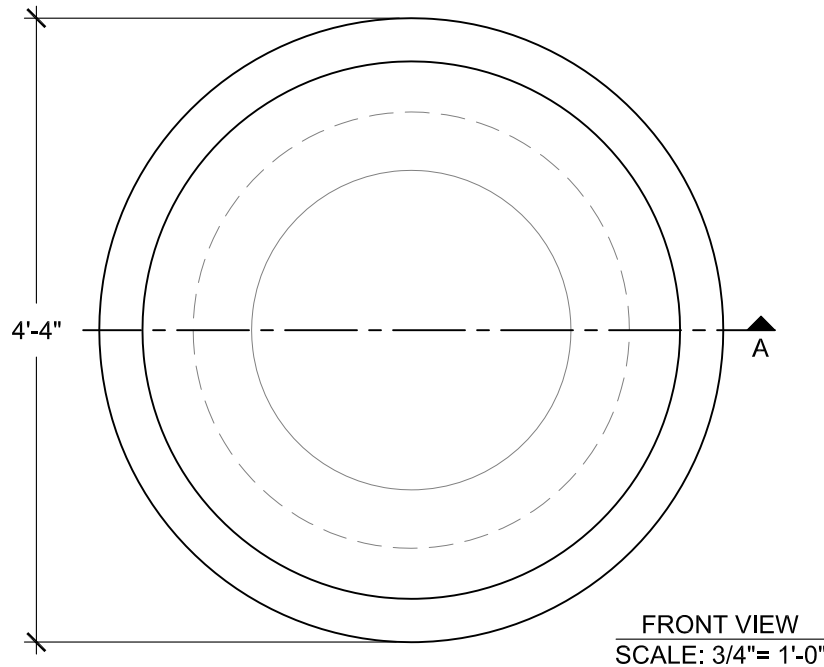

SIZE CHART

NAME	HEIGHT	WIDTH
SBSP 133.1	2'-0"	2'-11"
SBSP 133.2	2'-6"	3'-8"
SBSP 133.3	3'-0"	4'-4"
SBSP 133.4	3'-6"	5'-1"

ALL RIGHTS RESERVED. THIS DRAWING IS PROPERTY OF STROMBERG ARCHITECTURAL PRODUCTS INC. AND MAY BE USED ONLY WHEN UTILIZING STROMBERG ARCH. PRODUCTS. STROMBERG GENERAL TERMS AND CONDITIONS APPLY AND ARE INCORPORATED HERE IN BY REFERENCE. THIS DETAIL MAY NOT APPLY TO ALL CONDITIONS AND CONSTRUCTION SITUATIONS.