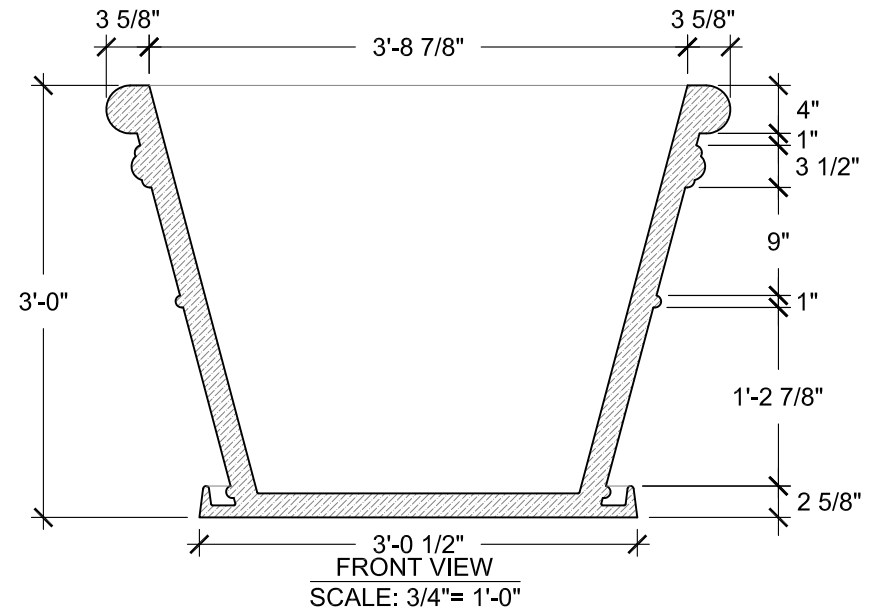

SIZE CHART

NAME	HEIGHT	WIDTH
SBSP 133.1	2'-0"	2'-11"
SBSP 133.2	2'-6"	3'-8"
SBSP 133.3	3'-0"	4'-4"
SBSP 133.4	3'-6"	5'-1"

ALL RIGHTS RESERVED. THIS DRAWING IS PROPERTY OF STROMBERG ARCHITECTURAL PRODUCTS INC. AND MAY BE USED ONLY WHEN UTILIZING STROMBERG ARCH. PRODUCTS. STROMBERG GENERAL TERMS AND CONDITIONS APPLY AND ARE INCORPORATED HERE IN BY REFERENCE. THIS DETAIL MAY NOT APPLY TO ALL CONDITIONS AND CONSTRUCTION SITUATIONS.