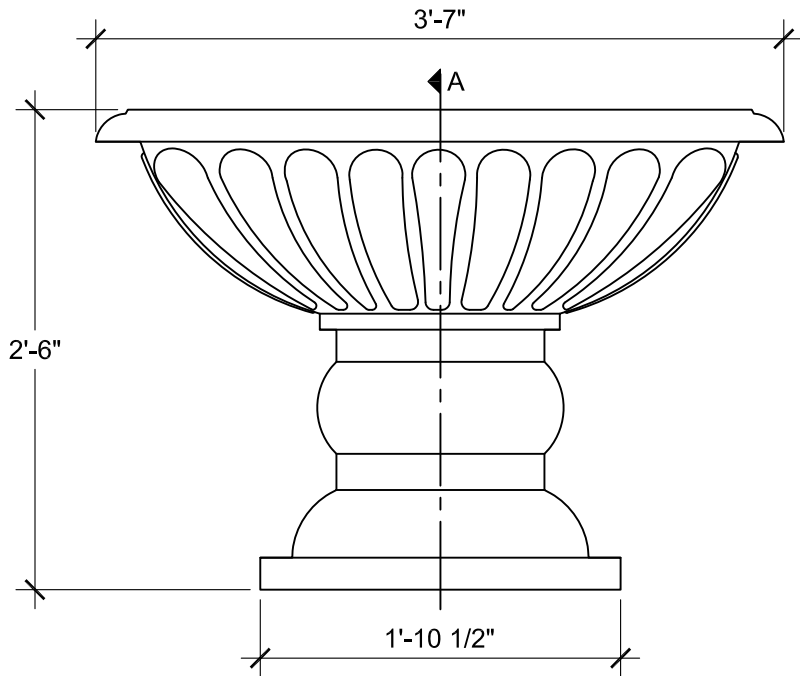

TOP VIEW
SCALE: 1/2" = 1'-0"

FRONT VIEW
SCALE: 1" = 1'-0"

SIZE CHART		
NAME	HEIGHT	WIDTH
SBSP 134.1	2'-0"	2'-10 1/2"
SBSP 134.2	2'-6"	3'-7"
SBSP 134.3	3'-0"	4'-3 1/2"
SBSP 134.4	3'-6"	5'-0 1/4"
SBSP 134.5	4'-0"	5'-8 3/4"

SECTION A
SCALE: 1" = 1'-0"

ALL RIGHTS RESERVED. THIS DRAWING IS PROPERTY OF STROMBERG ARCHITECTURAL PRODUCTS INC. AND MAY BE USED ONLY WHEN UTILIZING STROMBERG ARCH. PRODUCTS.
STROMBERG GENERAL TERMS AND CONDITIONS APPLY AND ARE INCORPORATED HERE IN BY REFERENCE.
THIS DETAIL MAY NOT APPLY TO ALL CONDITIONS AND CONSTRUCTION SITUATIONS.