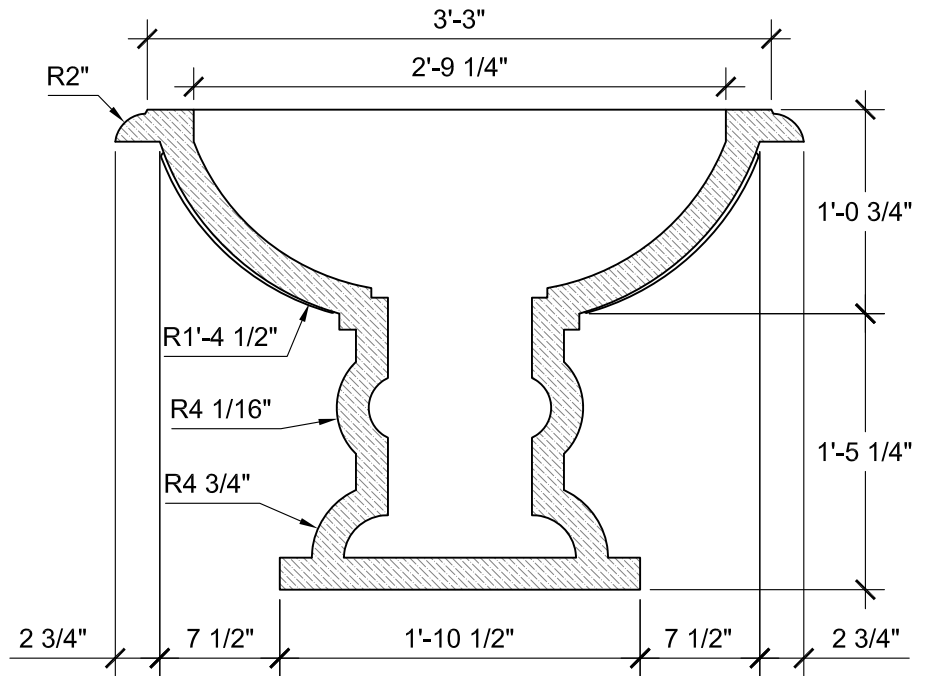

TOP VIEW
SCALE: 1/2" = 1'-0"

FRONT VIEW
SCALE: 1" = 1'-0"

SIZE CHART		
NAME	HEIGHT	WIDTH
SBSP 134.1	2'-0"	2'-10 1/2"
SBSP 134.2	2'-6"	3'-7"
SBSP 134.3	3'-0"	4'-3 1/2"
SBSP 134.4	3'-6"	5'-0 1/4"
SBSP 134.5	4'-0"	5'-8 3/4"

SECTION A
SCALE: 1" = 1'-0"

ALL RIGHTS RESERVED. THIS DRAWING IS PROPERTY OF STROMBERG ARCHITECTURAL PRODUCTS INC. AND MAY BE USED ONLY WHEN UTILIZING STROMBERG ARCH. PRODUCTS.
STROMBERG GENERAL TERMS AND CONDITIONS APPLY AND ARE INCORPORATED HERE IN BY REFERENCE.
THIS DETAIL MAY NOT APPLY TO ALL CONDITIONS AND CONSTRUCTION SITUATIONS.