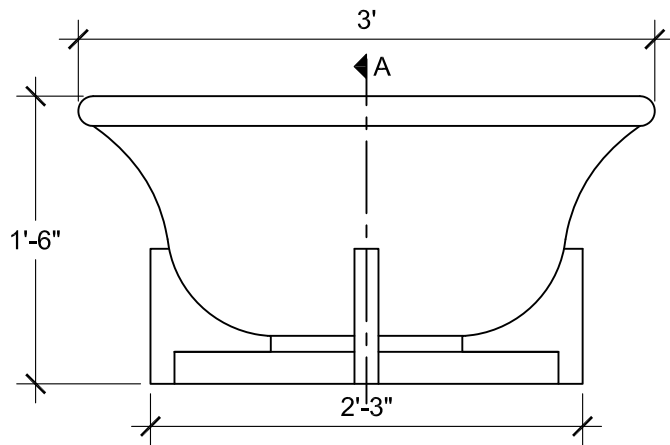

TOP VIEW
SCALE: 1"= 1'-0"

FRONT VIEW
SCALE: 1"= 1'-0"

SECTION A
SCALE: 1"= 1'-0"

SIZE CHART		
NAME	HEIGHT	WIDTH
SBSP 135.1	1'-6"	3'-0"
SBSP 135.2	2'-0"	4'-0"
SBSP 135.3	2'-6"	5'-0"
SBSP 135.4	3'-0"	6'-0"
SBSP 135.5	3'-6"	7'-0"