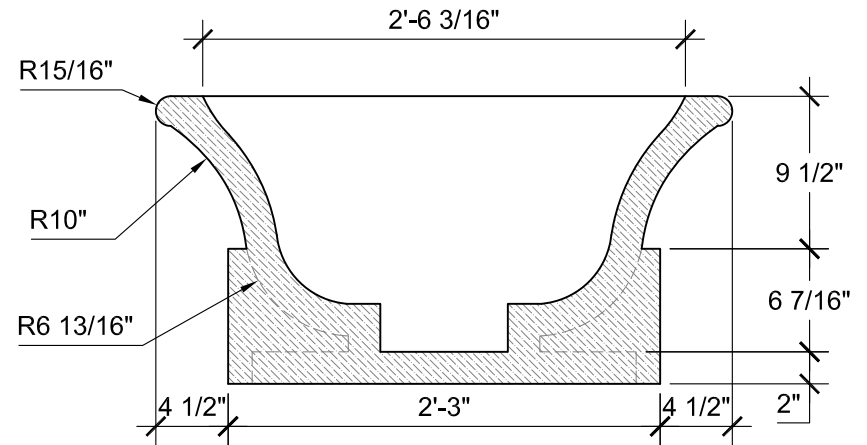

TOP VIEW
SCALE: 1"= 1'-0"

FRONT VIEW
SCALE: 1"= 1'-0"

SECTION A
SCALE: 1"= 1'-0"

SIZE CHART		
NAME	HEIGHT	WIDTH
SBSP 135.1	1'-6"	3'-0"
SBSP 135.2	2'-0"	4'-0"
SBSP 135.3	2'-6"	5'-0"
SBSP 135.4	3'-0"	6'-0"
SBSP 135.5	3'-6"	7'-0"