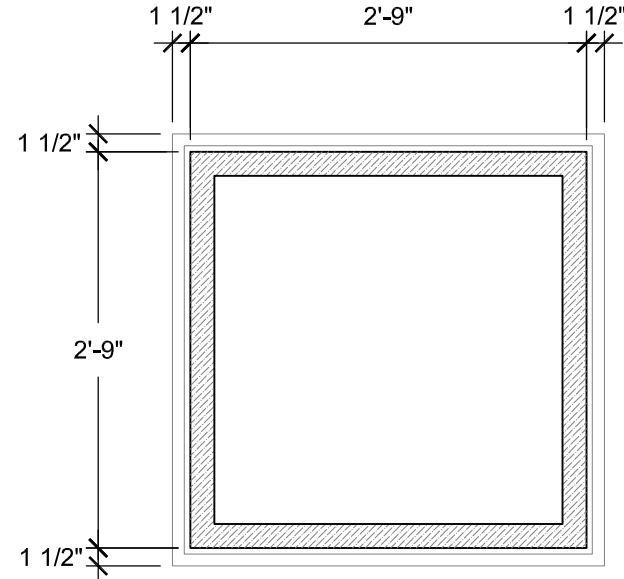

SIZE CHART

NAME	HEIGHT	WIDTH
SBSP 137.1	2'-0"	2'-5"
SBSP 137.2	2'-6"	3'-1"
SBSP 137.3	3'-0"	3'-9"
SBSP 137.4	3'-6"	4'-4"
SBSP 137.5	4'-0"	5'-0"

FRONT VIEW
SCALE: 3/4" = 1'-0"

SECTION B
SCALE: 3/4" = 1'-0"

SECTION A
SCALE: 3/4" = 1'-0"

ALL RIGHTS RESERVED. THIS DRAWING IS PROPERTY OF STROMBERG ARCHITECTURAL PRODUCTS INC. AND MAY BE USED ONLY WHEN UTILIZING STROMBERG ARCH. PRODUCTS.
STROMBERG GENERAL TERMS AND CONDITIONS APPLY AND ARE INCORPORATED HERE IN BY REFERENCE.
THIS DETAIL MAY NOT APPLY TO ALL CONDITIONS AND CONSTRUCTION SITUATIONS.