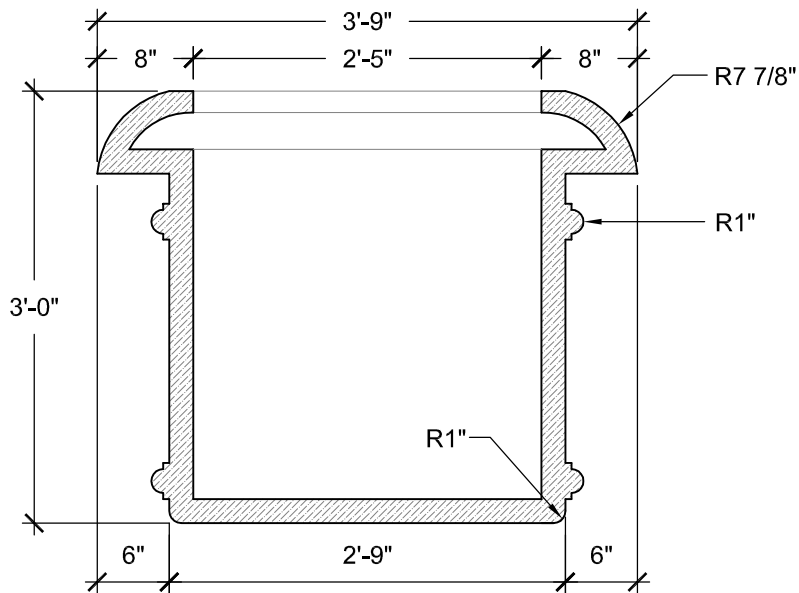

SIZE CHART

NAME	HEIGHT	WIDTH
SBSP 137.1	2'-0"	2'-5"
SBSP 137.2	2'-6"	3'-1"
SBSP 137.3	3'-0"	3'-9"
SBSP 137.4	3'-6"	4'-4"
SBSP 137.5	4'-0"	5'-0"

FRONT VIEW
SCALE: 3/4" = 1'-0"

SECTION B
SCALE: 3/4" = 1'-0"

SECTION A
SCALE: 3/4" = 1'-0"

ALL RIGHTS RESERVED. THIS DRAWING IS PROPERTY OF STROMBERG ARCHITECTURAL PRODUCTS INC. AND MAY BE USED ONLY WHEN UTILIZING STROMBERG ARCH. PRODUCTS.
STROMBERG GENERAL TERMS AND CONDITIONS APPLY AND ARE INCORPORATED HERE IN BY REFERENCE.
THIS DETAIL MAY NOT APPLY TO ALL CONDITIONS AND CONSTRUCTION SITUATIONS.