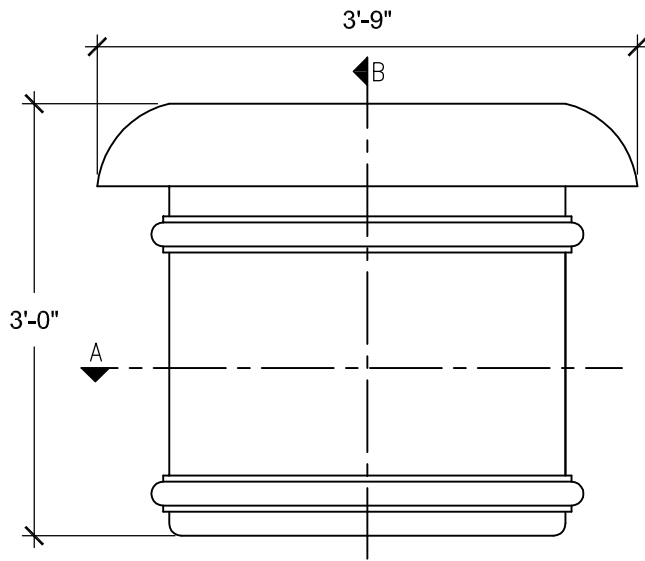

SIZE CHART

NAME	HEIGHT	WIDTH
SBSP 137.1	2'-0"	2'-5"
SBSP 137.2	2'-6"	3'-1"
SBSP 137.3	3'-0"	3'-9"
SBSP 137.4	3'-6"	4'-4"
SBSP 137.5	4'-0"	5'-0"

FRONT VIEW
SCALE: 3/4" = 1'-0"

SECTION B
SCALE: 3/4" = 1'-0"

SECTION A
SCALE: 3/4" = 1'-0"

ALL RIGHTS RESERVED. THIS DRAWING IS PROPERTY OF STROMBERG ARCHITECTURAL PRODUCTS INC. AND MAY BE USED ONLY WHEN UTILIZING STROMBERG ARCH. PRODUCTS.
STROMBERG GENERAL TERMS AND CONDITIONS APPLY AND ARE INCORPORATED HERE IN BY REFERENCE.
THIS DETAIL MAY NOT APPLY TO ALL CONDITIONS AND CONSTRUCTION SITUATIONS.