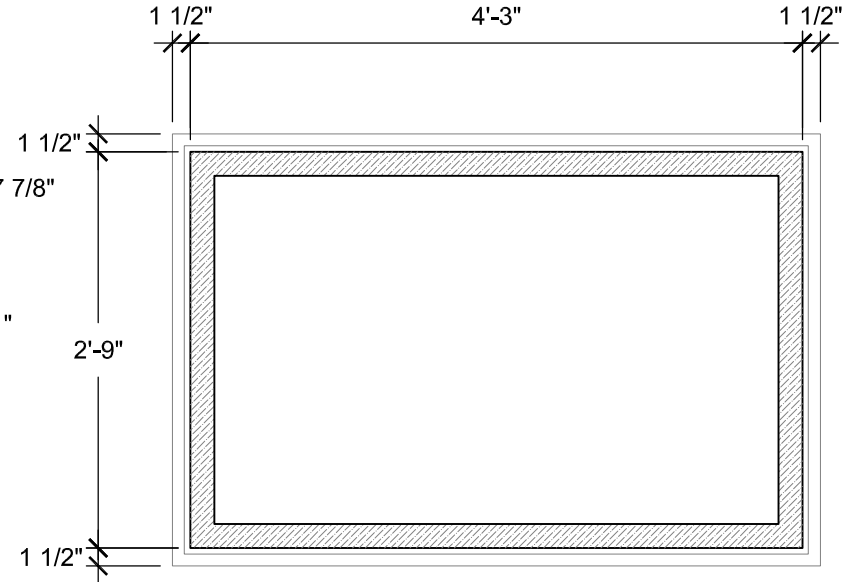

FRONT VIEW  
SCALE: 3/4" = 1'-0"

SECTION B  
SCALE: 3/4" = 1'-0"

SECTION A  
SCALE: 3/4" = 1'-0"

## SIZE CHART

NAME	HEIGHT	WIDTH
SBSP 138.1	2'-0"	3'-6"
SBSP 138.2	2'-6"	4'-4"
SBSP 138.3	3'-0"	5'-3"
SBSP 138.4	3'-6"	6'-1"
SBSP 138.5	4'-0"	7'-0"

ALL RIGHTS RESERVED. THIS DRAWING IS PROPERTY OF STROMBERG ARCHITECTURAL PRODUCTS INC. AND MAY BE USED ONLY WHEN UTILIZING STROMBERG ARCH. PRODUCTS.  
STROMBERG GENERAL TERMS AND CONDITIONS APPLY AND ARE INCORPORATED HERE IN BY REFERENCE.  
THIS DETAIL MAY NOT APPLY TO ALL CONDITIONS AND CONSTRUCTION SITUATIONS.