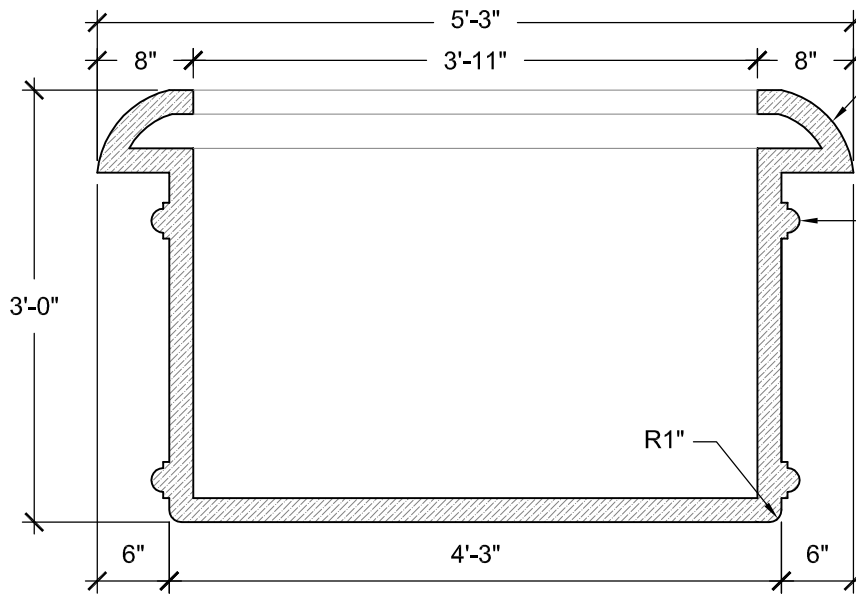

FRONT VIEW  
SCALE: 3/4" = 1'-0"

SECTION B  
SCALE: 3/4" = 1'-0"

SECTION A  
SCALE: 3/4" = 1'-0"

## SIZE CHART

NAME	HEIGHT	WIDTH
SBSP 138.1	2'-0"	3'-6"
SBSP 138.2	2'-6"	4'-4"
SBSP 138.3	3'-0"	5'-3"
SBSP 138.4	3'-6"	6'-1"
SBSP 138.5	4'-0"	7'-0"

ALL RIGHTS RESERVED. THIS DRAWING IS PROPERTY OF STROMBERG ARCHITECTURAL PRODUCTS INC. AND MAY BE USED ONLY WHEN UTILIZING STROMBERG ARCH. PRODUCTS.  
STROMBERG GENERAL TERMS AND CONDITIONS APPLY AND ARE INCORPORATED HERE IN BY REFERENCE.  
THIS DETAIL MAY NOT APPLY TO ALL CONDITIONS AND CONSTRUCTION SITUATIONS.