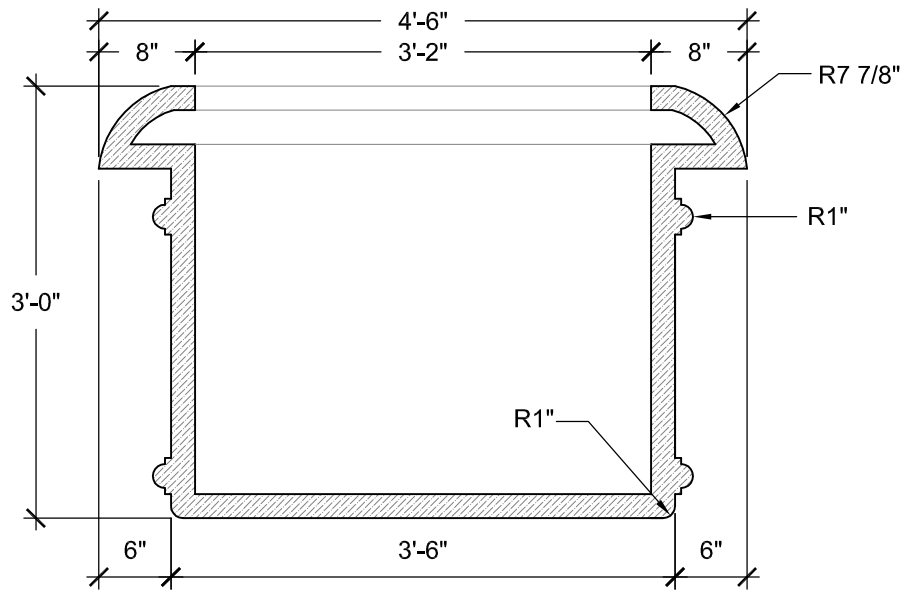

FRONT VIEW
SCALE: 3/4" = 1'-0"

SECTION B
SCALE: 3/4" = 1'-0"

SECTION A
SCALE: 3/4" = 1'-0"

SIZE CHART

NAME	HEIGHT	WIDTH
SBSP 139.1	2'-0"	3'-0"
SBSP 139.2	2'-6"	3'-9"
SBSP 139.3	3'-0"	4'-6"
SBSP 139.4	3'-6"	5'-3"
SBSP 139.5	4'-0"	6'-0"