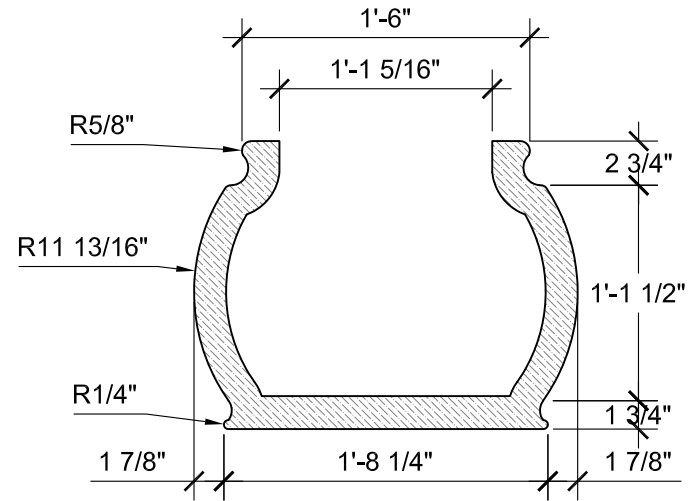

TOP VIEW
SCALE: 1"= 1'-0"

FRONT VIEW
SCALE: 1"= 1'-0"

SECTION A
SCALE: 1"= 1'-0"

SIZE CHART		
NAME	HEIGHT	WIDTH
SBSP 140.1	1'-6"	2'-0"
SBSP 140.2	2'-0"	2'-8"
SBSP 140.3	2'-6"	3'-4"
SBSP 140.4	3'-0"	4'-0"
SBSP 140.5	3'-6"	4'-8"