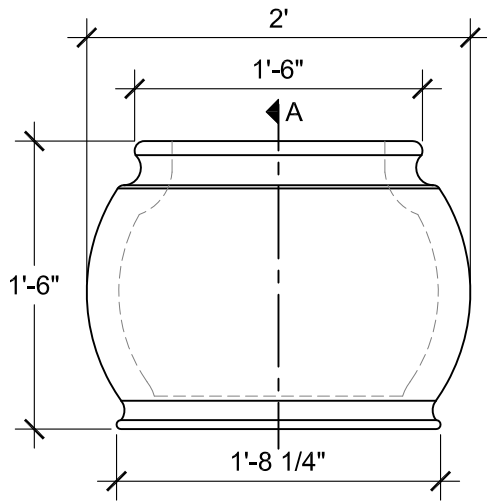

TOP VIEW
SCALE: 1"= 1'-0"

FRONT VIEW
SCALE: 1"= 1'-0"

SECTION A
SCALE: 1"= 1'-0"

SIZE CHART		
NAME	HEIGHT	WIDTH
SBSP 140.1	1'-6"	2'-0"
SBSP 140.2	2'-0"	2'-8"
SBSP 140.3	2'-6"	3'-4"
SBSP 140.4	3'-0"	4'-0"
SBSP 140.5	3'-6"	4'-8"