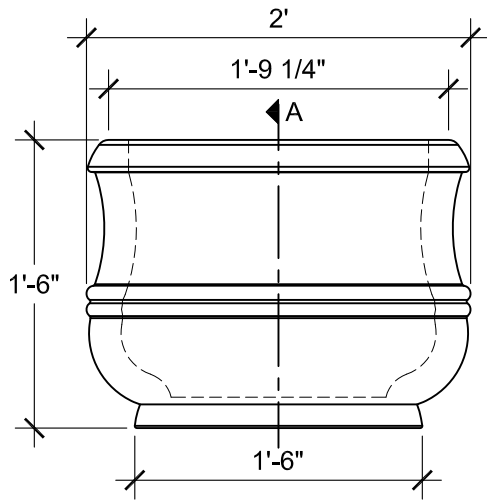

TOP VIEW  
SCALE: 1"= 1'-0"

SIZE CHART		
NAME	HEIGHT	WIDTH
SBSP 141.1	1'-6"	2'-0"
SBSP 141.2	2'-0"	2'-8"
SBSP 141.3	2'-6"	3'-4"
SBSP 141.4	3'-0"	4'-0"
SBSP 141.5	3'-6"	4'-8"

FRONT VIEW  
SCALE: 1"= 1'-0"

SECTION A  
SCALE: 1"= 1'-0"

ALL RIGHTS RESERVED. THIS DRAWING IS PROPERTY OF STROMBERG ARCHITECTURAL PRODUCTS INC. AND MAY BE USED ONLY WHEN UTILIZING STROMBERG ARCH. PRODUCTS.  
STROMBERG GENERAL TERMS AND CONDITIONS APPLY AND ARE INCORPORATED HERE IN BY REFERENCE.  
THIS DETAIL MAY NOT APPLY TO ALL CONDITIONS AND CONSTRUCTION SITUATIONS.