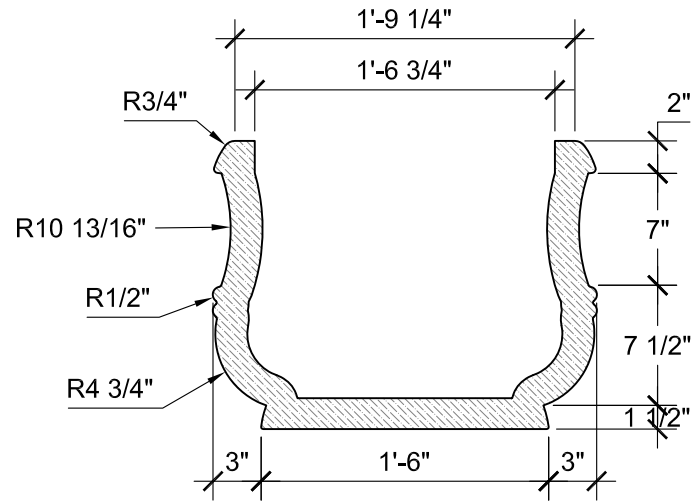

TOP VIEW  
SCALE: 1"= 1'-0"

SIZE CHART		
NAME	HEIGHT	WIDTH
SBSP 141.1	1'-6"	2'-0"
SBSP 141.2	2'-0"	2'-8"
SBSP 141.3	2'-6"	3'-4"
SBSP 141.4	3'-0"	4'-0"
SBSP 141.5	3'-6"	4'-8"

FRONT VIEW  
SCALE: 1"= 1'-0"

SECTION A  
SCALE: 1"= 1'-0"

ALL RIGHTS RESERVED. THIS DRAWING IS PROPERTY OF STROMBERG ARCHITECTURAL PRODUCTS INC. AND MAY BE USED ONLY WHEN UTILIZING STROMBERG ARCH. PRODUCTS.  
STROMBERG GENERAL TERMS AND CONDITIONS APPLY AND ARE INCORPORATED HERE IN BY REFERENCE.  
THIS DETAIL MAY NOT APPLY TO ALL CONDITIONS AND CONSTRUCTION SITUATIONS.