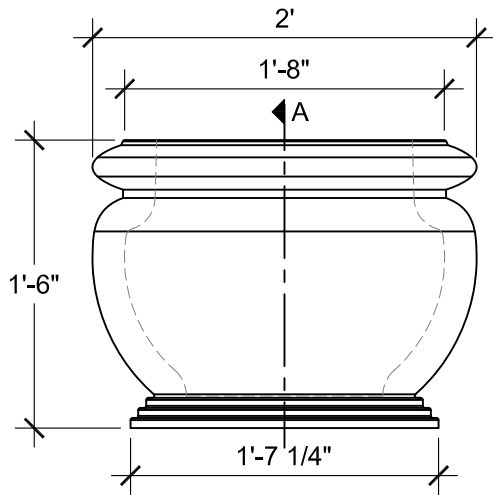

TOP VIEW  
SCALE: 1"= 1'-0"

FRONT VIEW  
SCALE: 1"= 1'-0"

SECTION A  
SCALE: 1"= 1'-0"

SIZE CHART		
NAME	HEIGHT	WIDTH
SBSP 144.1	1'-6"	2'-0"
SBSP 144.2	2'-0"	2'-8"
SBSP 144.3	2'-6"	3'-4"
SBSP 144.4	3'-0"	4'-0"
SBSP 144.5	3'-6"	4'-8"