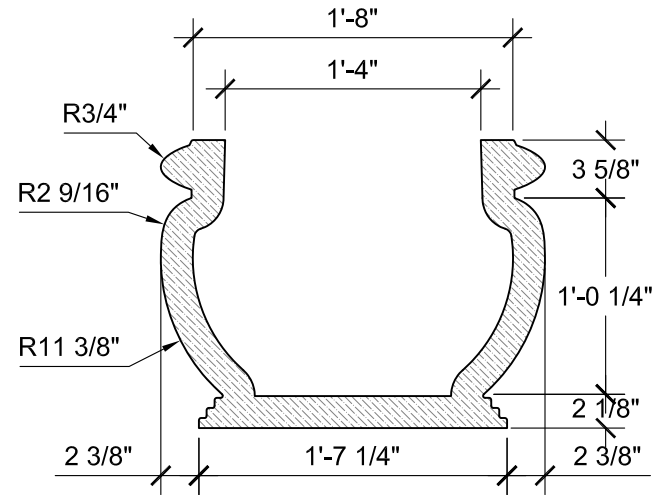

TOP VIEW  
SCALE: 1"= 1'-0"

FRONT VIEW  
SCALE: 1"= 1'-0"

SECTION A  
SCALE: 1"= 1'-0"

SIZE CHART		
NAME	HEIGHT	WIDTH
SBSP 144.1	1'-6"	2'-0"
SBSP 144.2	2'-0"	2'-8"
SBSP 144.3	2'-6"	3'-4"
SBSP 144.4	3'-0"	4'-0"
SBSP 144.5	3'-6"	4'-8"