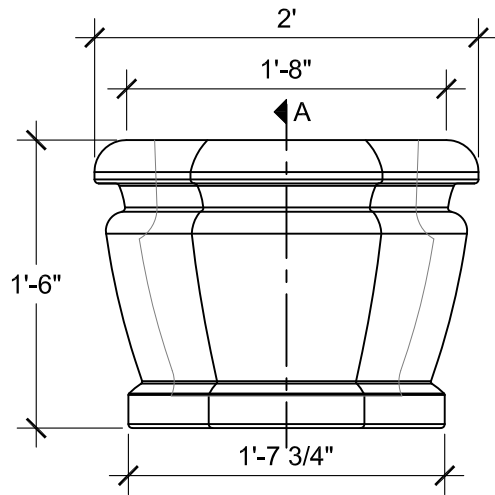

TOP VIEW
SCALE: 1"= 1'-0"

FRONT VIEW
SCALE: 1"= 1'-0"

SECTION A
SCALE: 1"= 1'-0"

SIZE CHART		
NAME	HEIGHT	WIDTH
SBSP 145.1	1'-6"	2'-0"
SBSP 145.2	2'-0"	2'-8"
SBSP 145.3	2'-6"	3'-4"
SBSP 145.4	3'-0"	4'-0"
SBSP 145.5	3'-6"	4'-8"