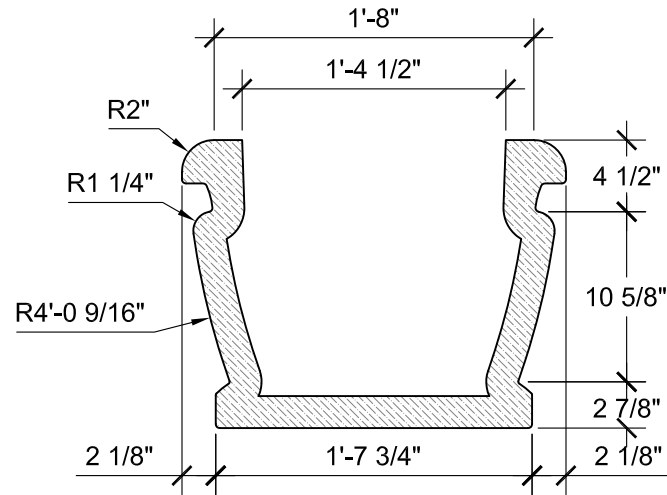

TOP VIEW
SCALE: 1"= 1'-0"

FRONT VIEW
SCALE: 1"= 1'-0"

SECTION A
SCALE: 1"= 1'-0"

SIZE CHART		
NAME	HEIGHT	WIDTH
SBSP 145.1	1'-6"	2'-0"
SBSP 145.2	2'-0"	2'-8"
SBSP 145.3	2'-6"	3'-4"
SBSP 145.4	3'-0"	4'-0"
SBSP 145.5	3'-6"	4'-8"