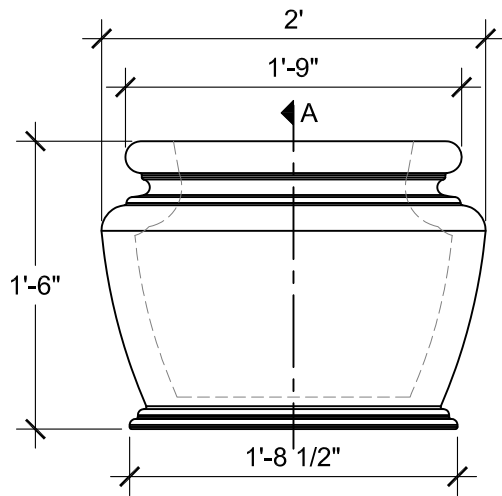

TOP VIEW
SCALE: 1"= 1'-0"

SIZE CHART		
NAME	HEIGHT	WIDTH
SBSP 146.1	1'-6"	2'-0"
SBSP 146.2	2'-0"	2'-8"
SBSP 146.3	2'-6"	3'-4"
SBSP 146.4	3'-0"	4'-0"
SBSP 146.5	3'-6"	4'-8"

FRONT VIEW
SCALE: 1"= 1'-0"

SECTION A
SCALE: 1"= 1'-0"