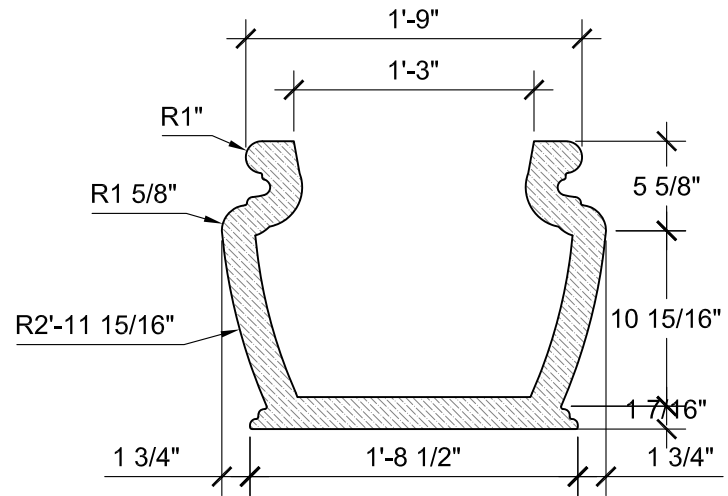

TOP VIEW
SCALE: 1"= 1'-0"

SIZE CHART		
NAME	HEIGHT	WIDTH
SBSP 146.1	1'-6"	2'-0"
SBSP 146.2	2'-0"	2'-8"
SBSP 146.3	2'-6"	3'-4"
SBSP 146.4	3'-0"	4'-0"
SBSP 146.5	3'-6"	4'-8"

FRONT VIEW
SCALE: 1"= 1'-0"

SECTION A
SCALE: 1"= 1'-0"