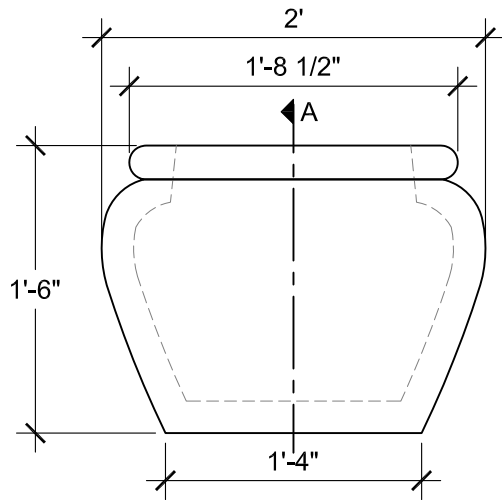

TOP VIEW
SCALE: 1"= 1'-0"

FRONT VIEW
SCALE: 1"= 1'-0"

SECTION A
SCALE: 1"= 1'-0"

SIZE CHART		
NAME	HEIGHT	WIDTH
SBSP 147.1	1'-6"	2'-0"
SBSP 147.2	2'-0"	2'-8"
SBSP 147.3	2'-6"	3'-4"
SBSP 147.4	3'-0"	4'-0"
SBSP 147.5	3'-6"	4'-8"