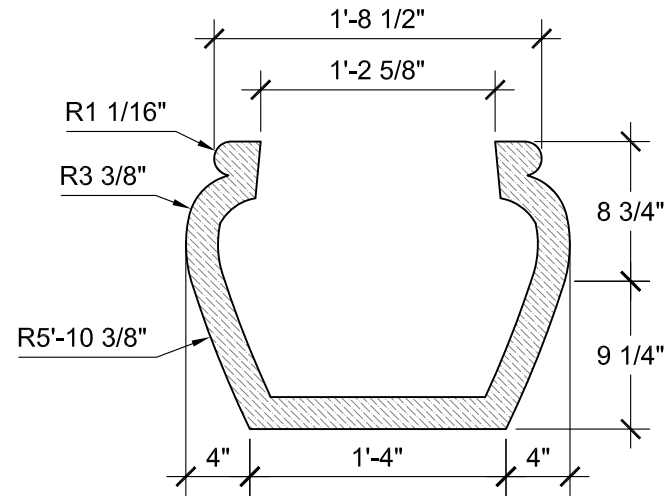

TOP VIEW
SCALE: 1"= 1'-0"

FRONT VIEW
SCALE: 1"= 1'-0"

SECTION A
SCALE: 1"= 1'-0"

SIZE CHART		
NAME	HEIGHT	WIDTH
SBSP 147.1	1'-6"	2'-0"
SBSP 147.2	2'-0"	2'-8"
SBSP 147.3	2'-6"	3'-4"
SBSP 147.4	3'-0"	4'-0"
SBSP 147.5	3'-6"	4'-8"