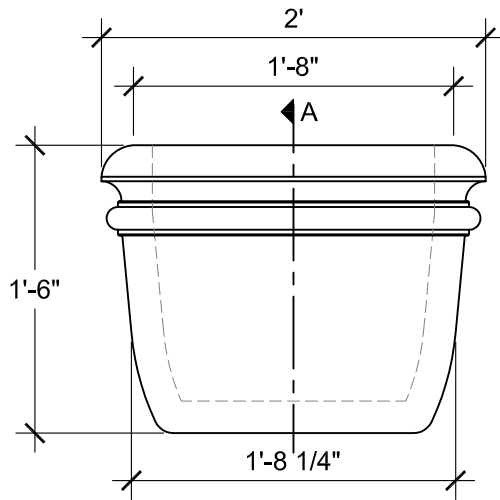

TOP VIEW
SCALE: 1"= 1'-0"

FRONT VIEW
SCALE: 1"= 1'-0"

SECTION A
SCALE: 1"= 1'-0"

| SIZE CHART | | |
|------------|--------|-------|
| NAME | HEIGHT | WIDTH |
| SBSP 148.1 | 1'-6" | 2'-0" |
| SBSP 148.2 | 2'-0" | 2'-8" |
| SBSP 148.3 | 2'-6" | 3'-4" |
| SBSP 148.4 | 3'-0" | 4'-0" |
| SBSP 148.5 | 3'-6" | 4'-8" |