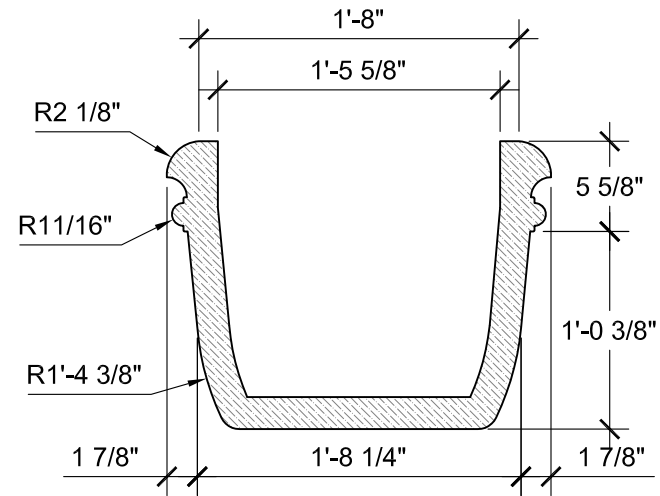

TOP VIEW
SCALE: 1"= 1'-0"

FRONT VIEW
SCALE: 1"= 1'-0"

SECTION A
SCALE: 1"= 1'-0"

| SIZE CHART | | |
|------------|--------|-------|
| NAME | HEIGHT | WIDTH |
| SBSP 148.1 | 1'-6" | 2'-0" |
| SBSP 148.2 | 2'-0" | 2'-8" |
| SBSP 148.3 | 2'-6" | 3'-4" |
| SBSP 148.4 | 3'-0" | 4'-0" |
| SBSP 148.5 | 3'-6" | 4'-8" |