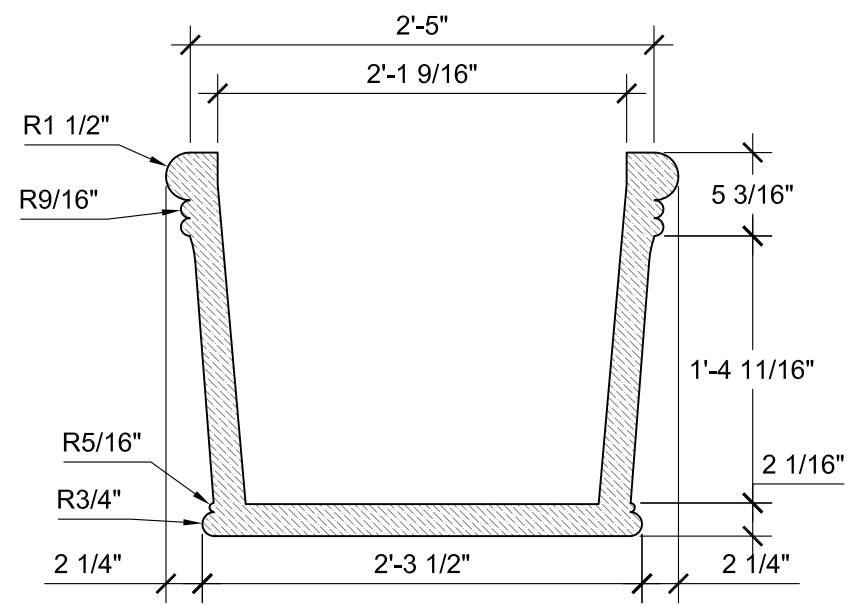

TOP VIEW
SCALE: 1"= 1'-0"

SIZE CHART		
NAME	HEIGHT	WIDTH
SBSP 149.1	1'-6"	2'-0"
SBSP 149.2	2'-0"	2'-8"
SBSP 149.3	2'-6"	3'-4"
SBSP 149.4	3'-0"	4'-0"
SBSP 149.5	3'-6"	4'-8"

FRONT VIEW
SCALE: 1"= 1'-0"

SECTION A
SCALE: 1"= 1'-0"