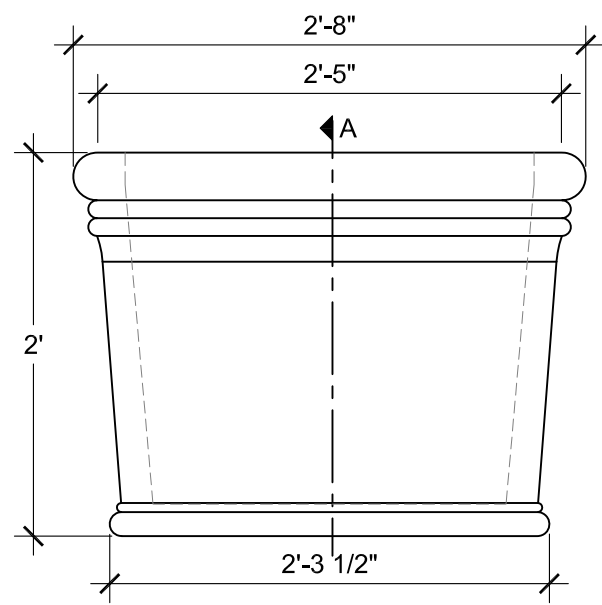

TOP VIEW
SCALE: 1"= 1'-0"

SIZE CHART		
NAME	HEIGHT	WIDTH
SBSP 149.1	1'-6"	2'-0"
SBSP 149.2	2'-0"	2'-8"
SBSP 149.3	2'-6"	3'-4"
SBSP 149.4	3'-0"	4'-0"
SBSP 149.5	3'-6"	4'-8"

FRONT VIEW
SCALE: 1"= 1'-0"

SECTION A
SCALE: 1"= 1'-0"