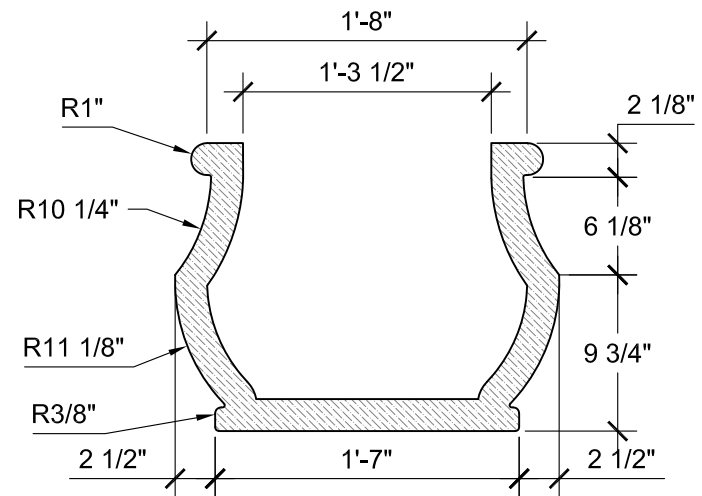

TOP VIEW
SCALE: 1"= 1'-0"

FRONT VIEW
SCALE: 1"= 1'-0"

SECTION A
SCALE: 1"= 1'-0"

SIZE CHART		
NAME	HEIGHT	WIDTH
SBSP 150.1	1'-6"	2'-0"
SBSP 150.2	2'-0"	2'-8"
SBSP 150.3	2'-6"	3'-4"
SBSP 150.4	3'-0"	4'-0"
SBSP 150.5	3'-6"	4'-8"