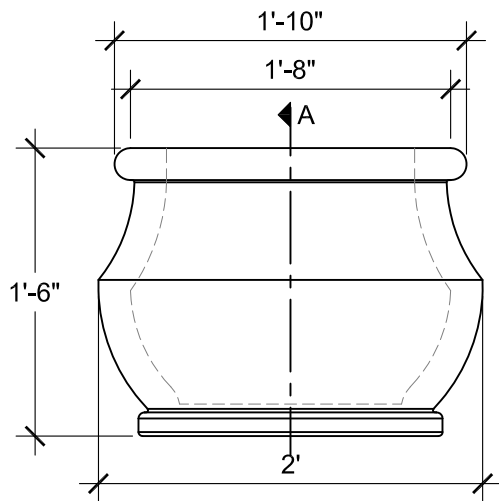

TOP VIEW
SCALE: 1"= 1'-0"

FRONT VIEW
SCALE: 1"= 1'-0"

SECTION A
SCALE: 1"= 1'-0"

SIZE CHART		
NAME	HEIGHT	WIDTH
SBSP 150.1	1'-6"	2'-0"
SBSP 150.2	2'-0"	2'-8"
SBSP 150.3	2'-6"	3'-4"
SBSP 150.4	3'-0"	4'-0"
SBSP 150.5	3'-6"	4'-8"