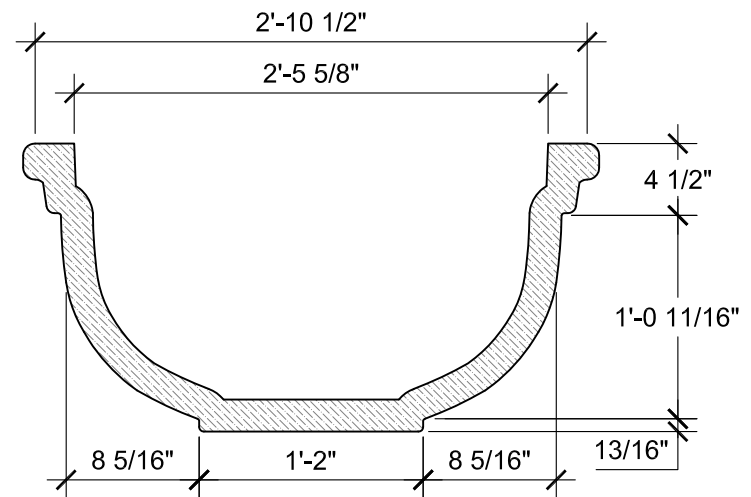

TOP VIEW
SCALE: 1"= 1'-0"

FRONT VIEW
SCALE: 1"= 1'-0"

SECTION A
SCALE: 1"= 1'-0"

SIZE CHART		
NAME	HEIGHT	WIDTH
SBSP 151.1	1'-6"	3'-0"
SBSP 151.2	2'-0"	4'-0"
SBSP 151.3	2'-6"	5'-0"
SBSP 151.4	3'-0"	6'-0"
SBSP 151.5	3'-6"	7'-0"