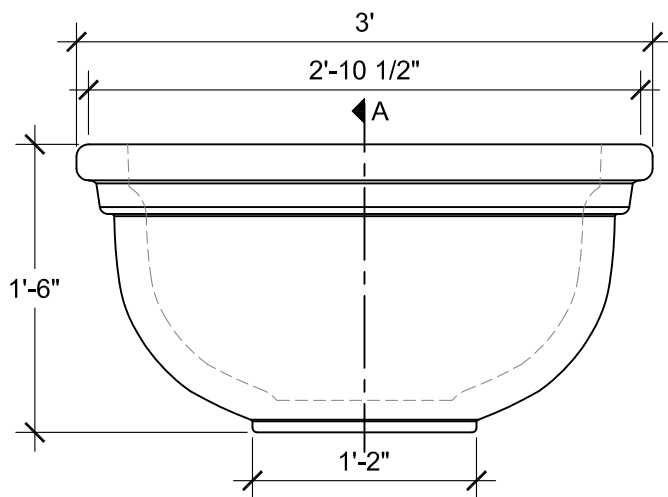

TOP VIEW
SCALE: 1"= 1'-0"

FRONT VIEW
SCALE: 1"= 1'-0"

SECTION A
SCALE: 1"= 1'-0"

SIZE CHART		
NAME	HEIGHT	WIDTH
SBSP 151.1	1'-6"	3'-0"
SBSP 151.2	2'-0"	4'-0"
SBSP 151.3	2'-6"	5'-0"
SBSP 151.4	3'-0"	6'-0"
SBSP 151.5	3'-6"	7'-0"