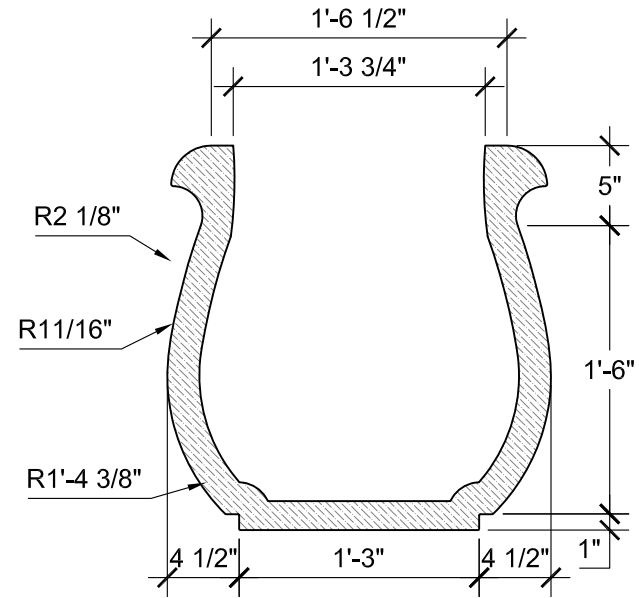

TOP VIEW
SCALE: 1"= 1'-0"

FRONT VIEW
SCALE: 1"= 1'-0"

SECTION A
SCALE: 1"= 1'-0"

SIZE CHART		
NAME	HEIGHT	WIDTH
SBSP 152.1	1'-6"	1'-6"
SBSP 152.2	2'-0"	2'-0"
SBSP 152.3	2'-6"	2'-6"
SBSP 152.4	3'-0"	3'-0"
SBSP 152.5	3'-6"	3'-6"