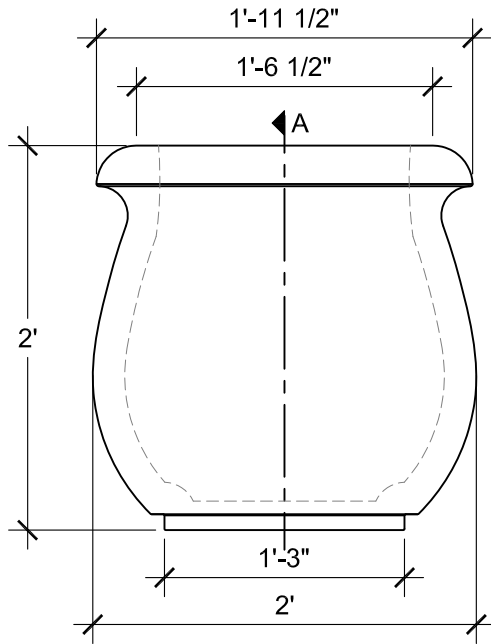

TOP VIEW
SCALE: 1"= 1'-0"

FRONT VIEW
SCALE: 1"= 1'-0"

SECTION A
SCALE: 1"= 1'-0"

SIZE CHART		
NAME	HEIGHT	WIDTH
SBSP 152.1	1'-6"	1'-6"
SBSP 152.2	2'-0"	2'-0"
SBSP 152.3	2'-6"	2'-6"
SBSP 152.4	3'-0"	3'-0"
SBSP 152.5	3'-6"	3'-6"