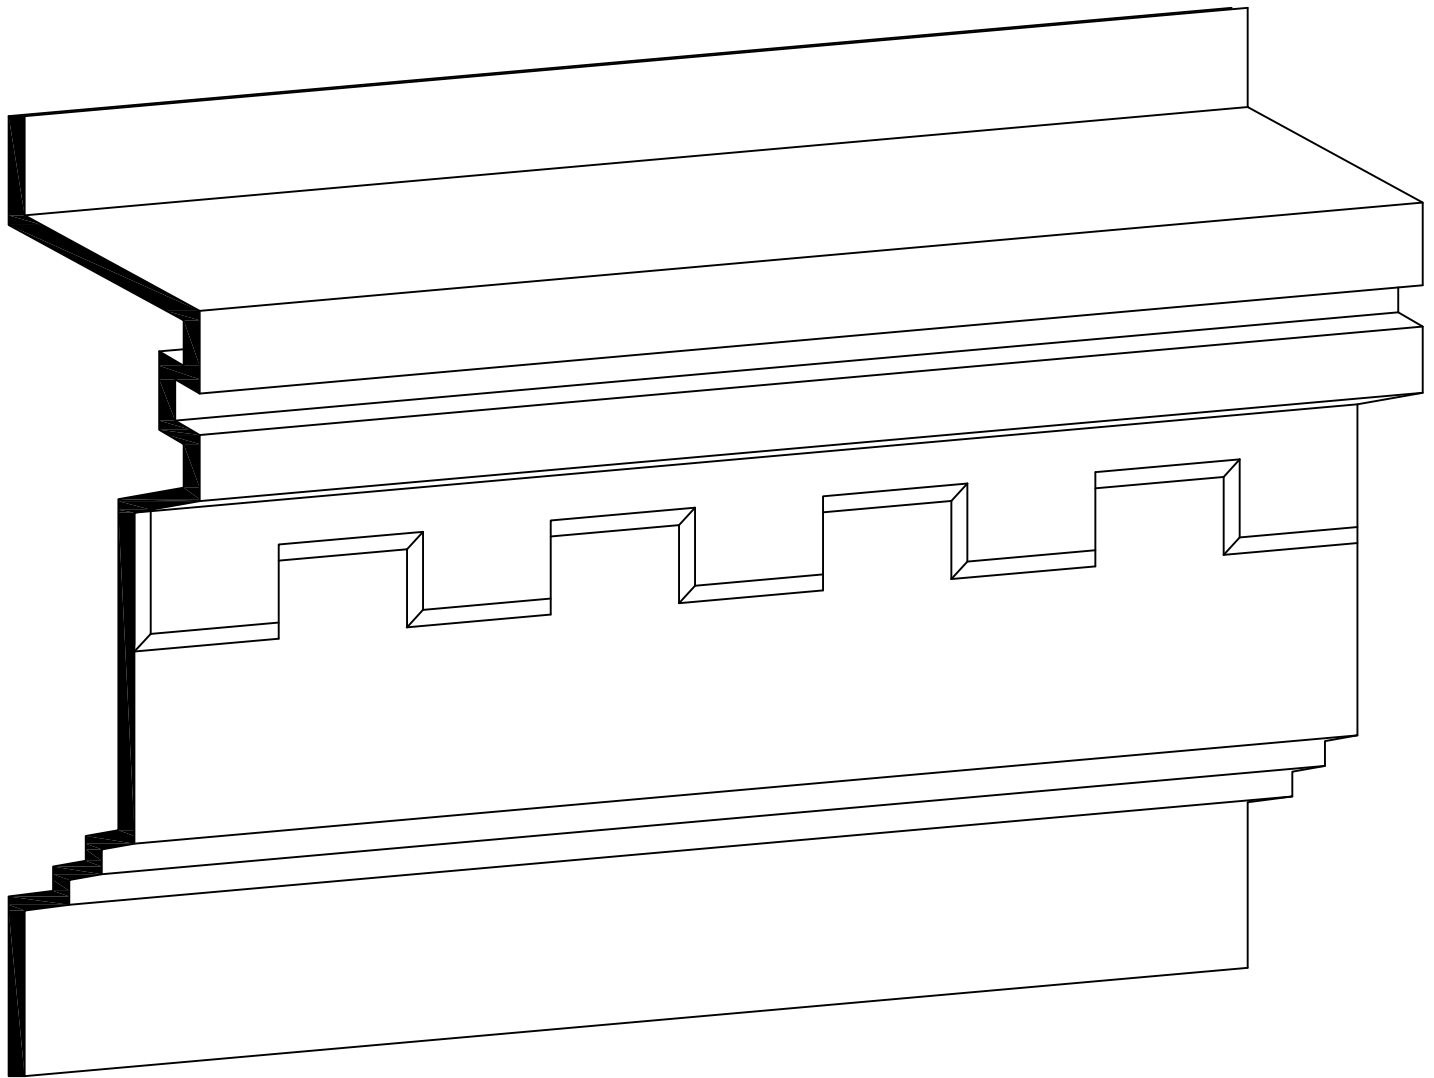

SIZE CHART

NAME	HEIGHT	WIDTH
C 105.1	1'-0"	3"
C 105.2	1'-6"	4"
C 105.3	2'-0"	5"
C 105.4	2'-6"	6"

ALL RIGHTS RESERVED. THIS DRAWING IS PROPERTY OF STROMBERG ARCHITECTURAL PRODUCTS INC. & MAY BE USED ONLY WHEN UTILIZING STROMBERG ARCH. PRODUCTS. STROMBERG GENERAL TERMS & CONDITIONS APPLY & ARE INCORPORATED HERE IN BY REFERENCE. THIS DETAIL MAY NOT APPLY TO ALL CONDITIONS & CONSTRUCTION SITUATIONS.

TITLE: C-105

TYPE DWG: CORNICE

STROMBERG ARCHITECTURAL PRODUCTS INC.

4400 Oneal Street, Greenville, TX 75401 Phone 903.454.0904 Fax 903.454.3642

SCALE: 2" = 1'-0"

DWG. SHEET:

C_105