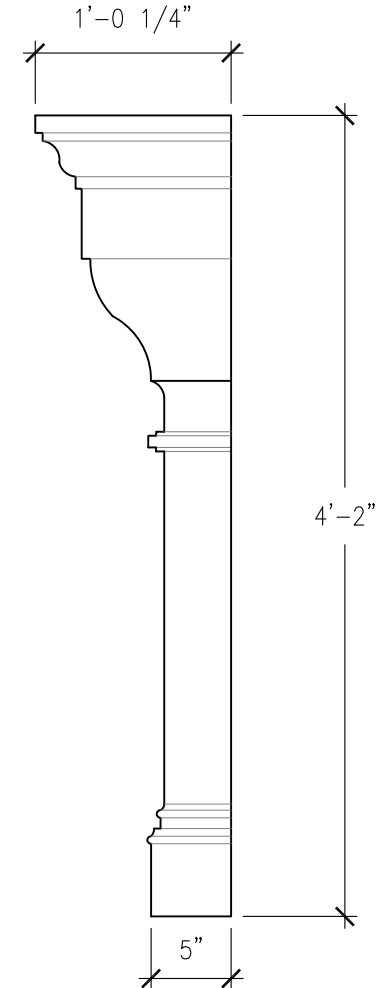

SIZE CHART

NAME	HEIGHT	WIDTH
SFP 001.1	2'-5"	3'-0"
SFP 001.2	2'-10"	3'-6"
SFP 001.3	3'-2"	4'-0"

FRONT VIEW
SCALE: 1" = 1'-0"

RIGHT-SIDE VIEW
SCALE: 1" = 1'-0"

ALL RIGHTS RESERVED. THIS DRAWING IS PROPERTY OF STROMBERG ARCHITECTURAL PRODUCTS INC. AND MAY BE USED ONLY WHEN UTILIZING STROMBERG ARCH. PRODUCTS.
STROMBERG GENERAL TERMS AND CONDITIONS APPLY AND ARE INCORPORATED HERE IN BY REFERENCE. THIS DETAIL MAY NOT APPLY TO ALL CONDITIONS AND CONSTRUCTION SITUATIONS.