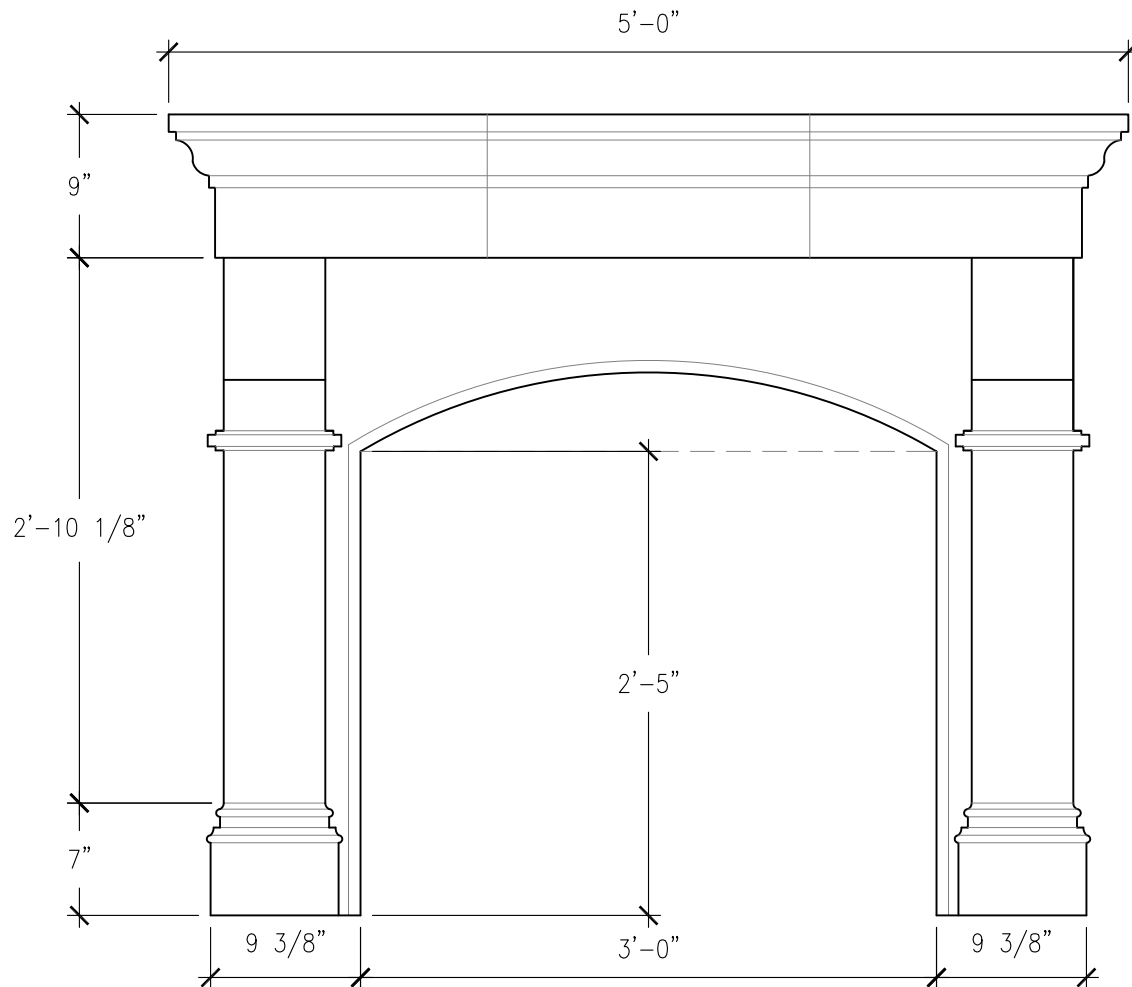

SIZE CHART

NAME	HEIGHT	WIDTH
SFP 001.1	2'-5"	3'-0"
SFP 001.2	2'-10"	3'-6"
SFP 001.3	3'-2"	4'-0"

FRONT VIEW
SCALE: 1" = 1'-0"

RIGHT-SIDE VIEW
SCALE: 1" = 1'-0"

ALL RIGHTS RESERVED. THIS DRAWING IS PROPERTY OF STROMBERG ARCHITECTURAL PRODUCTS INC. AND MAY BE USED ONLY WHEN UTILIZING STROMBERG ARCH. PRODUCTS.
STROMBERG GENERAL TERMS AND CONDITIONS APPLY AND ARE INCORPORATED HERE IN BY REFERENCE. THIS DETAIL MAY NOT APPLY TO ALL CONDITIONS AND CONSTRUCTION SITUATIONS.