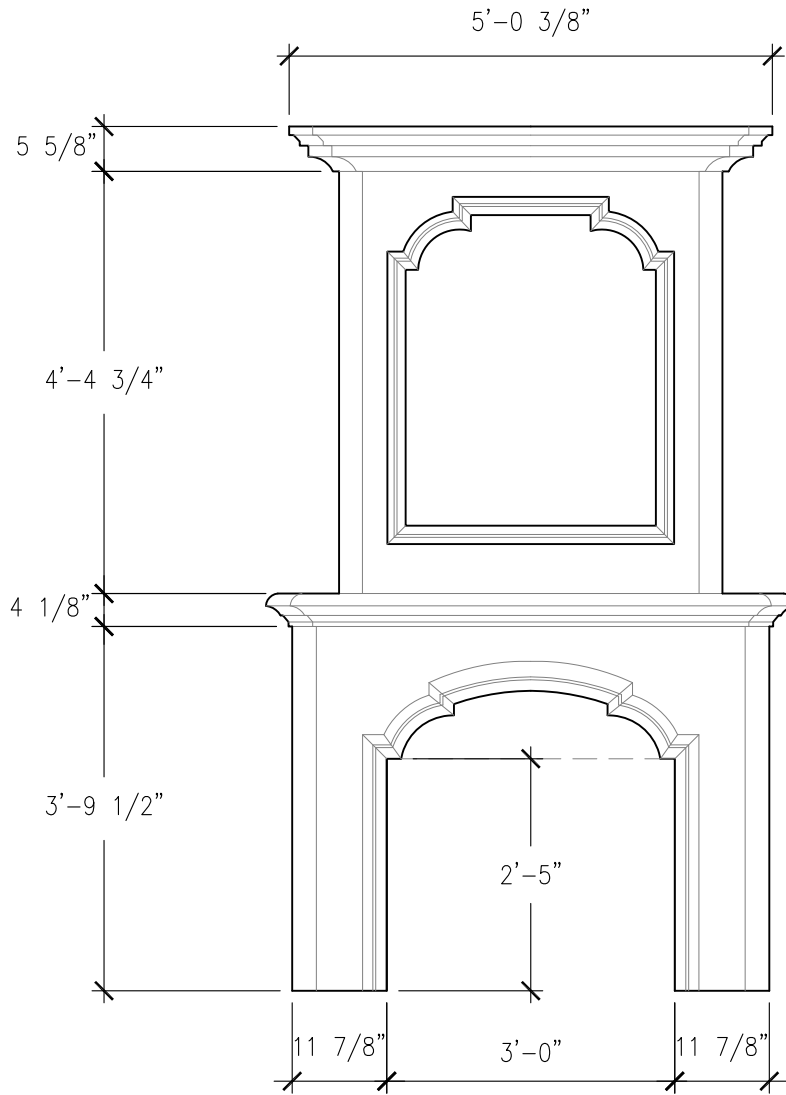

## SIZE CHART

NAME	HEIGHT	WIDTH
SFP 003.1	2'-5"	3'-0"
SFP 003.2	2'-10"	3'-6"
SFP 003.3	3'-2"	4'-0"

FRONT VIEW  
SCALE: 1/2" = 1'-0"

RIGHT-SIDE VIEW  
SCALE: 1/2" = 1'-0"

ALL RIGHTS RESERVED. THIS DRAWING IS PROPERTY OF STROMBERG ARCHITECTURAL PRODUCTS INC. AND MAY BE USED ONLY WHEN UTILIZING STROMBERG ARCH. PRODUCTS.  
STROMBERG GENERAL TERMS AND CONDITIONS APPLY AND ARE INCORPORATED HERE IN BY REFERENCE. THIS DETAIL MAY NOT APPLY TO ALL CONDITIONS AND CONSTRUCTION SITUATIONS.