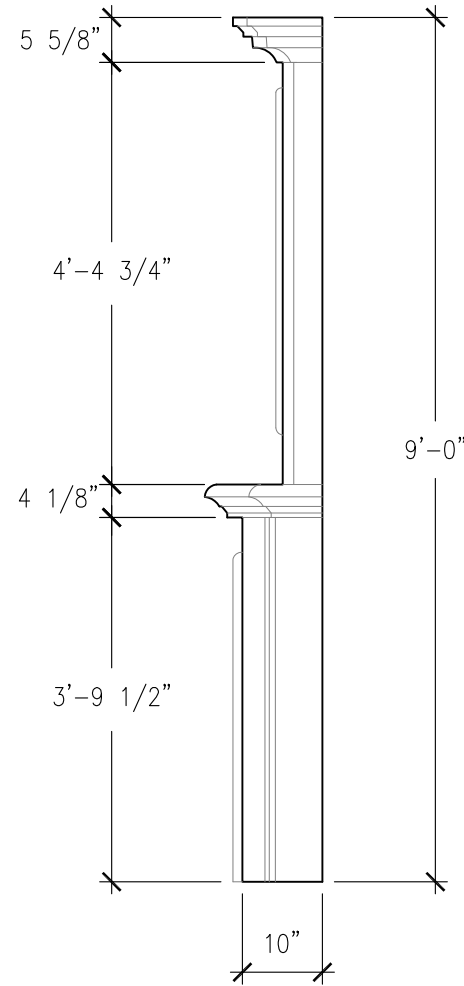

## SIZE CHART

NAME	HEIGHT	WIDTH
SFP 003.1	2'-5"	3'-0"
SFP 003.2	2'-10"	3'-6"
SFP 003.3	3'-2"	4'-0"

FRONT VIEW  
SCALE: 1/2" = 1'-0"

RIGHT-SIDE VIEW  
SCALE: 1/2" = 1'-0"

ALL RIGHTS RESERVED. THIS DRAWING IS PROPERTY OF STROMBERG ARCHITECTURAL PRODUCTS INC. AND MAY BE USED ONLY WHEN UTILIZING STROMBERG ARCH. PRODUCTS.  
STROMBERG GENERAL TERMS AND CONDITIONS APPLY AND ARE INCORPORATED HERE IN BY REFERENCE. THIS DETAIL MAY NOT APPLY TO ALL CONDITIONS AND CONSTRUCTION SITUATIONS.