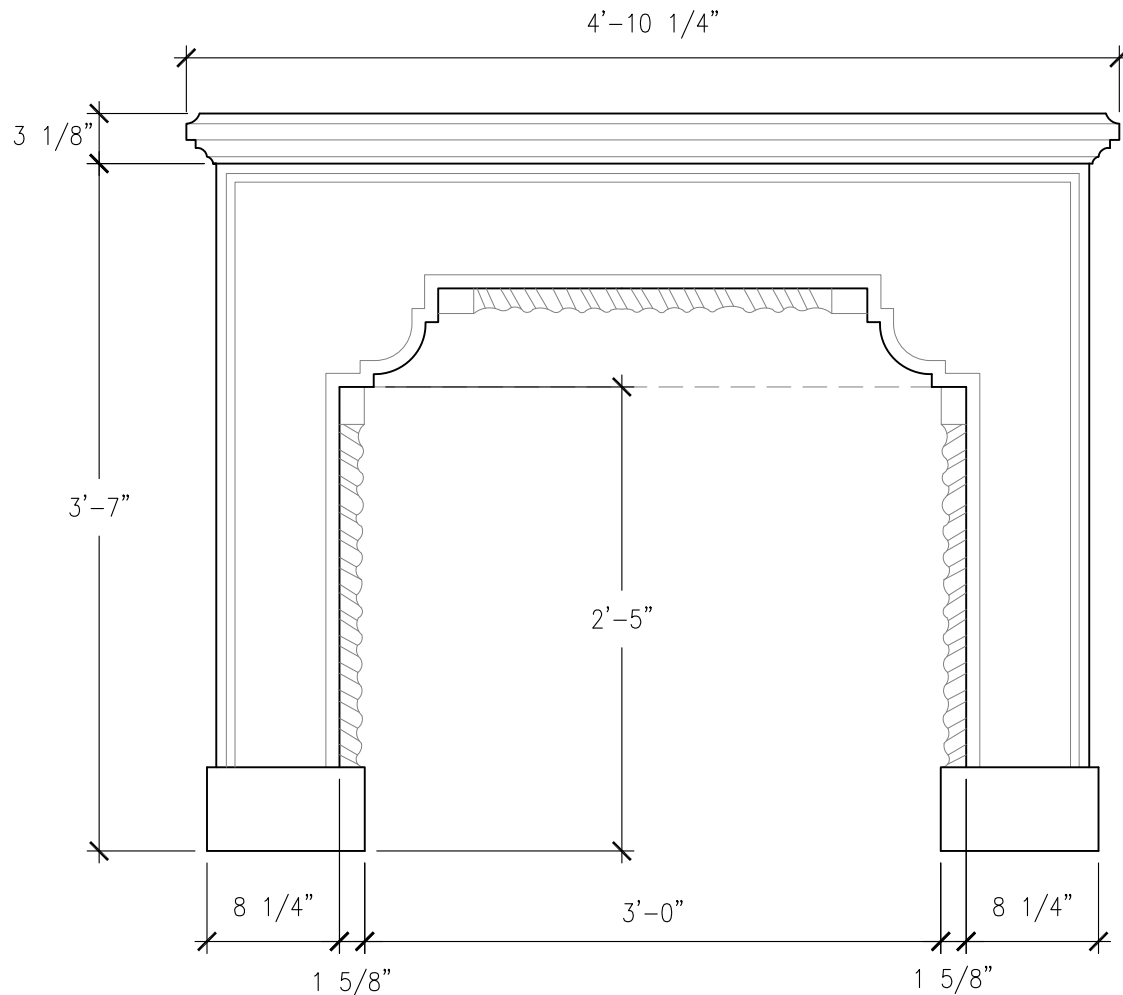

SIZE CHART		
NAME	HEIGHT	WIDTH
SFP 005.1	2'-5"	3'-0"
SFP 005.2	2'-10"	3'-6"
SFP 005.3	3'-2"	4'-0"

FRONT VIEW
SCALE: 1" = 1'-0"

RIGHT-SIDE VIEW
SCALE: 1" = 1'-0"

ALL RIGHTS RESERVED. THIS DRAWING IS PROPERTY OF STROMBERG ARCHITECTURAL PRODUCTS INC. AND MAY BE USED ONLY WHEN UTILIZING STROMBERG ARCH. PRODUCTS.
STROMBERG GENERAL TERMS AND CONDITIONS APPLY AND ARE INCORPORATED HERE IN BY REFERENCE. THIS DETAIL MAY NOT APPLY TO ALL CONDITIONS AND CONSTRUCTION SITUATIONS.