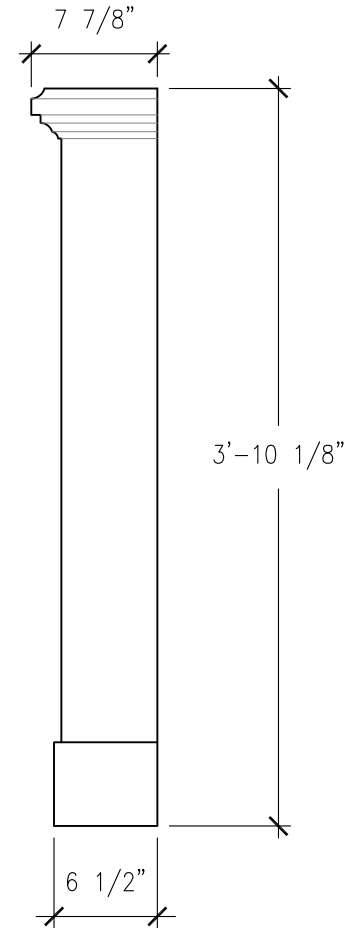

SIZE CHART		
NAME	HEIGHT	WIDTH
SFP 005.1	2'-5"	3'-0"
SFP 005.2	2'-10"	3'-6"
SFP 005.3	3'-2"	4'-0"

FRONT VIEW
SCALE: 1" = 1'-0"

RIGHT-SIDE VIEW
SCALE: 1" = 1'-0"

ALL RIGHTS RESERVED. THIS DRAWING IS PROPERTY OF STROMBERG ARCHITECTURAL PRODUCTS INC. AND MAY BE USED ONLY WHEN UTILIZING STROMBERG ARCH. PRODUCTS.
STROMBERG GENERAL TERMS AND CONDITIONS APPLY AND ARE INCORPORATED HERE IN BY REFERENCE. THIS DETAIL MAY NOT APPLY TO ALL CONDITIONS AND CONSTRUCTION SITUATIONS.