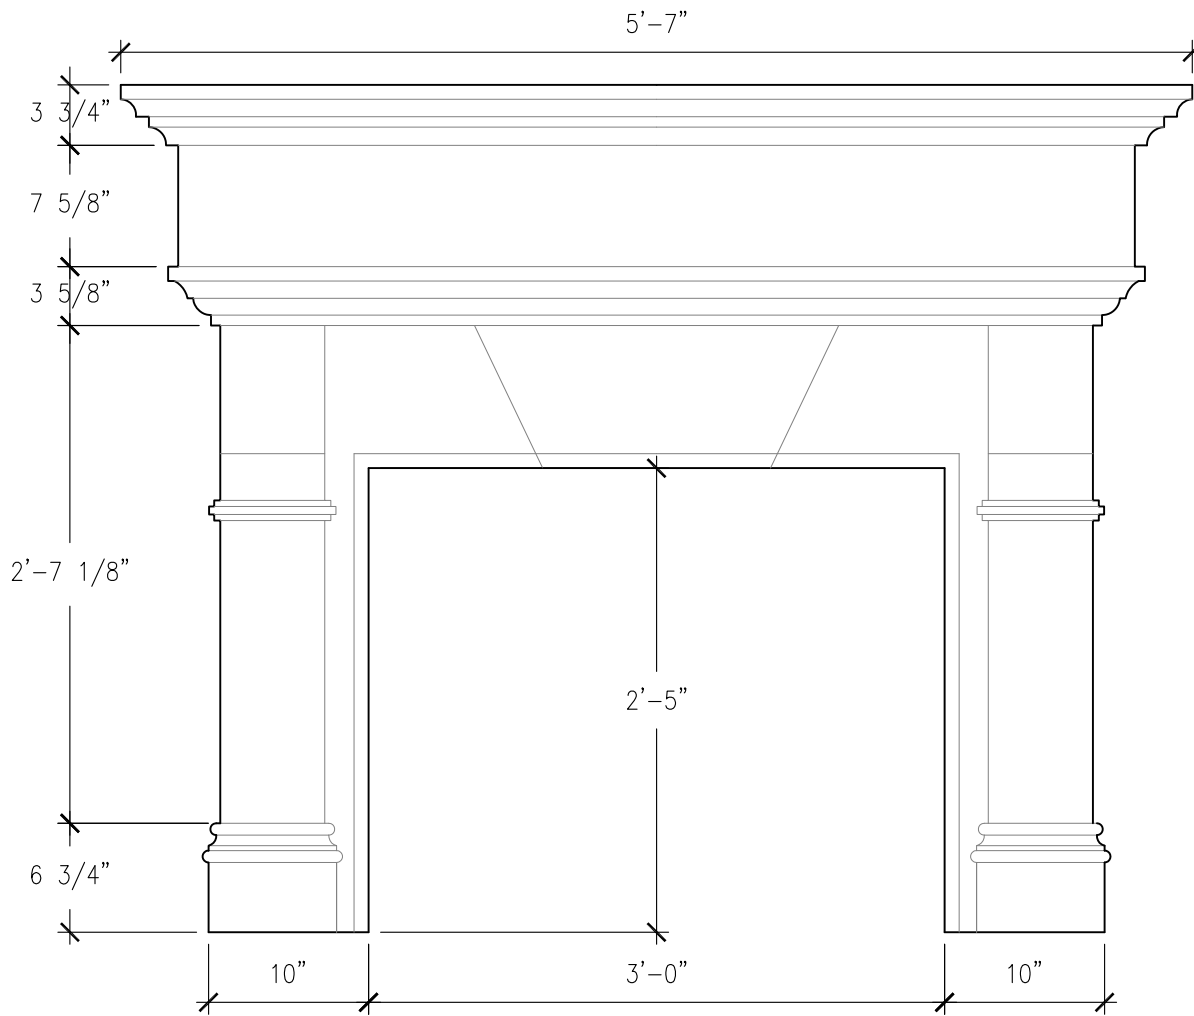

SIZE CHART		
NAME	HEIGHT	WIDTH
SFP 006.1	2'-5"	3'-0"
SFP 006.2	2'-10"	3'-6"
SFP 006.3	3'-2"	4'-0"

FRONT VIEW
SCALE: 1" = 1'-0"

RIGHT-SIDE VIEW
SCALE: 1" = 1'-0"

ALL RIGHTS RESERVED. THIS DRAWING IS PROPERTY OF STROMBERG ARCHITECTURAL PRODUCTS INC. AND MAY BE USED ONLY WHEN UTILIZING STROMBERG ARCH. PRODUCTS. STROMBERG GENERAL TERMS AND CONDITIONS APPLY AND ARE INCORPORATED HERE IN BY REFERENCE. THIS DETAIL MAY NOT APPLY TO ALL CONDITIONS AND CONSTRUCTION SITUATIONS.