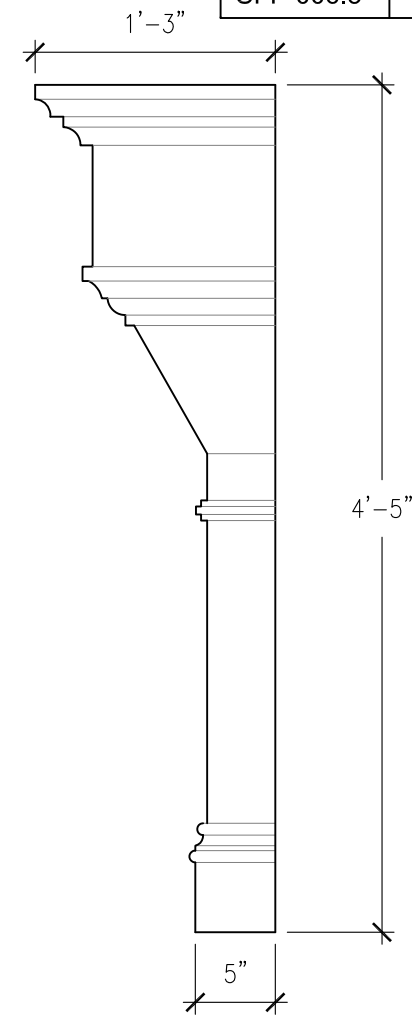

SIZE CHART		
NAME	HEIGHT	WIDTH
SFP 006.1	2'-5"	3'-0"
SFP 006.2	2'-10"	3'-6"
SFP 006.3	3'-2"	4'-0"

FRONT VIEW
SCALE: 1" = 1'-0"

RIGHT-SIDE VIEW
SCALE: 1" = 1'-0"

ALL RIGHTS RESERVED. THIS DRAWING IS PROPERTY OF STROMBERG ARCHITECTURAL PRODUCTS INC. AND MAY BE USED ONLY WHEN UTILIZING STROMBERG ARCH. PRODUCTS. STROMBERG GENERAL TERMS AND CONDITIONS APPLY AND ARE INCORPORATED HERE IN BY REFERENCE. THIS DETAIL MAY NOT APPLY TO ALL CONDITIONS AND CONSTRUCTION SITUATIONS.