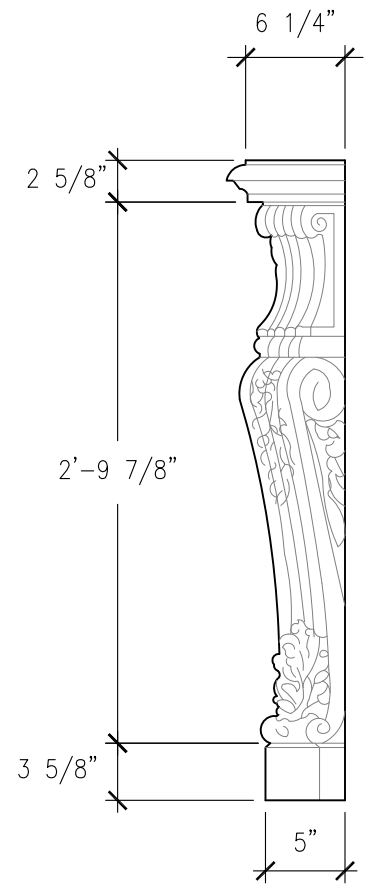

SIZE CHART		
NAME	HEIGHT	WIDTH
SFP 007.1	2'-5"	3'-0"
SFP 007.2	2'-10"	3'-6"
SFP 007.3	3'-2"	4'-0"

FRONT VIEW
SCALE: 1" = 1'-0"

RIGHT-SIDE VIEW
SCALE: 1" = 1'-0"

ALL RIGHTS RESERVED. THIS DRAWING IS PROPERTY OF STROMBERG ARCHITECTURAL PRODUCTS INC. AND MAY BE USED ONLY WHEN UTILIZING STROMBERG ARCH. PRODUCTS.
STROMBERG GENERAL TERMS AND CONDITIONS APPLY AND ARE INCORPORATED HERE IN BY REFERENCE. THIS DETAIL MAY NOT APPLY TO ALL CONDITIONS AND CONSTRUCTION SITUATIONS.