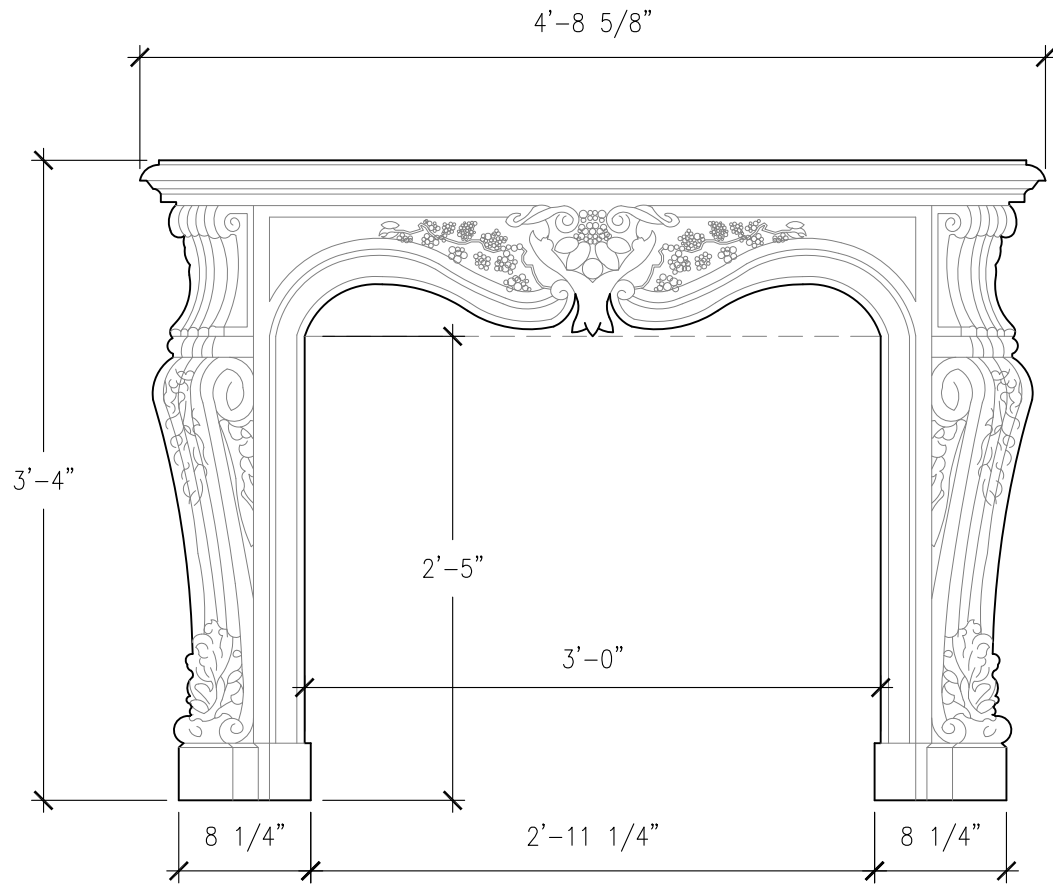

SIZE CHART		
NAME	HEIGHT	WIDTH
SFP 007.1	2'-5"	3'-0"
SFP 007.2	2'-10"	3'-6"
SFP 007.3	3'-2"	4'-0"

FRONT VIEW
SCALE: 1" = 1'-0"

RIGHT-SIDE VIEW
SCALE: 1" = 1'-0"

ALL RIGHTS RESERVED. THIS DRAWING IS PROPERTY OF STROMBERG ARCHITECTURAL PRODUCTS INC. AND MAY BE USED ONLY WHEN UTILIZING STROMBERG ARCH. PRODUCTS.
STROMBERG GENERAL TERMS AND CONDITIONS APPLY AND ARE INCORPORATED HERE IN BY REFERENCE. THIS DETAIL MAY NOT APPLY TO ALL CONDITIONS AND CONSTRUCTION SITUATIONS.