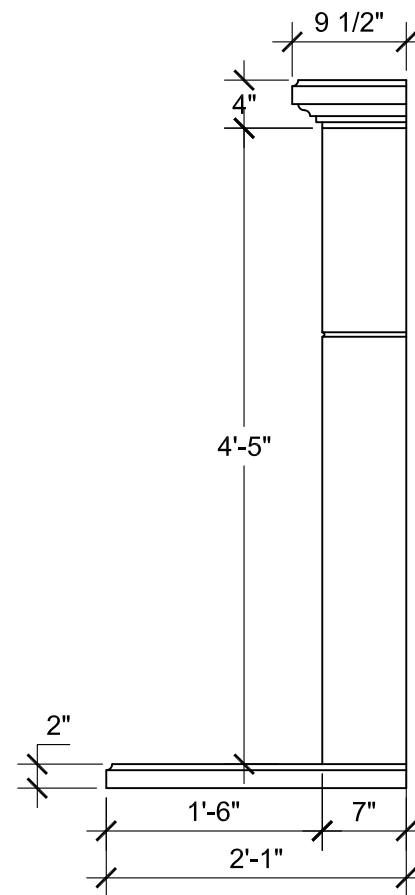

SIZE CHART		
NAME	HEIGHT	WIDTH
SFP 008.1	2'-5"	3'-0"
SFP 008.2	2'-10"	3'-6"
SFP 008.3	3'-0"	2'-10 1/2"
SFP 008.4	3'-2"	4'-0"

ALL RIGHTS RESERVED. THIS DRAWING IS PROPERTY OF STROMBERG ARCHITECTURAL PRODUCTS INC. AND MAY BE USED ONLY WHEN UTILIZING STROMBERG ARCH. PRODUCTS.  
STROMBERG GENERAL TERMS AND CONDITIONS APPLY AND ARE INCORPORATED HERE IN BY REFERENCE. THIS DETAIL MAY NOT APPLY TO ALL CONDITIONS AND CONSTRUCTION SITUATIONS.