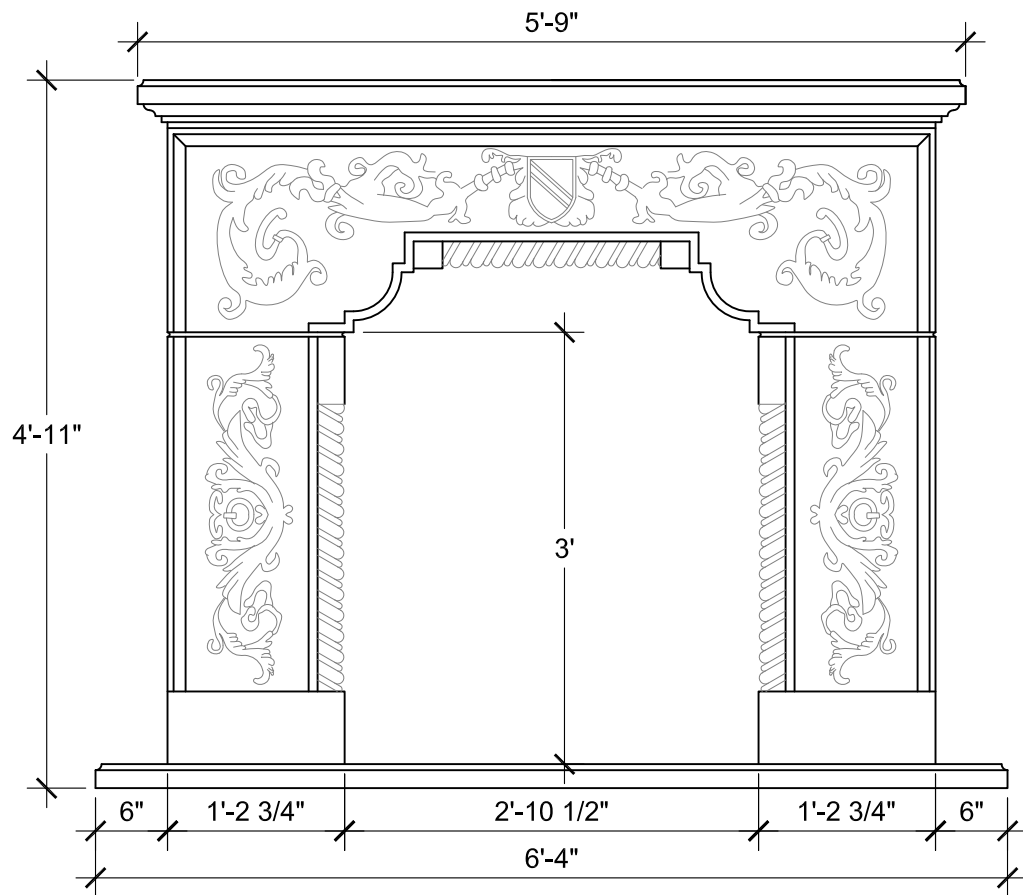

SIZE CHART		
NAME	HEIGHT	WIDTH
SFP 008.1	2'-5"	3'-0"
SFP 008.2	2'-10"	3'-6"
SFP 008.3	3'-0"	2'-10 1/2"
SFP 008.4	3'-2"	4'-0"

ALL RIGHTS RESERVED. THIS DRAWING IS PROPERTY OF STROMBERG ARCHITECTURAL PRODUCTS INC. AND MAY BE USED ONLY WHEN UTILIZING STROMBERG ARCH. PRODUCTS.  
STROMBERG GENERAL TERMS AND CONDITIONS APPLY AND ARE INCORPORATED HERE IN BY REFERENCE. THIS DETAIL MAY NOT APPLY TO ALL CONDITIONS AND CONSTRUCTION SITUATIONS.