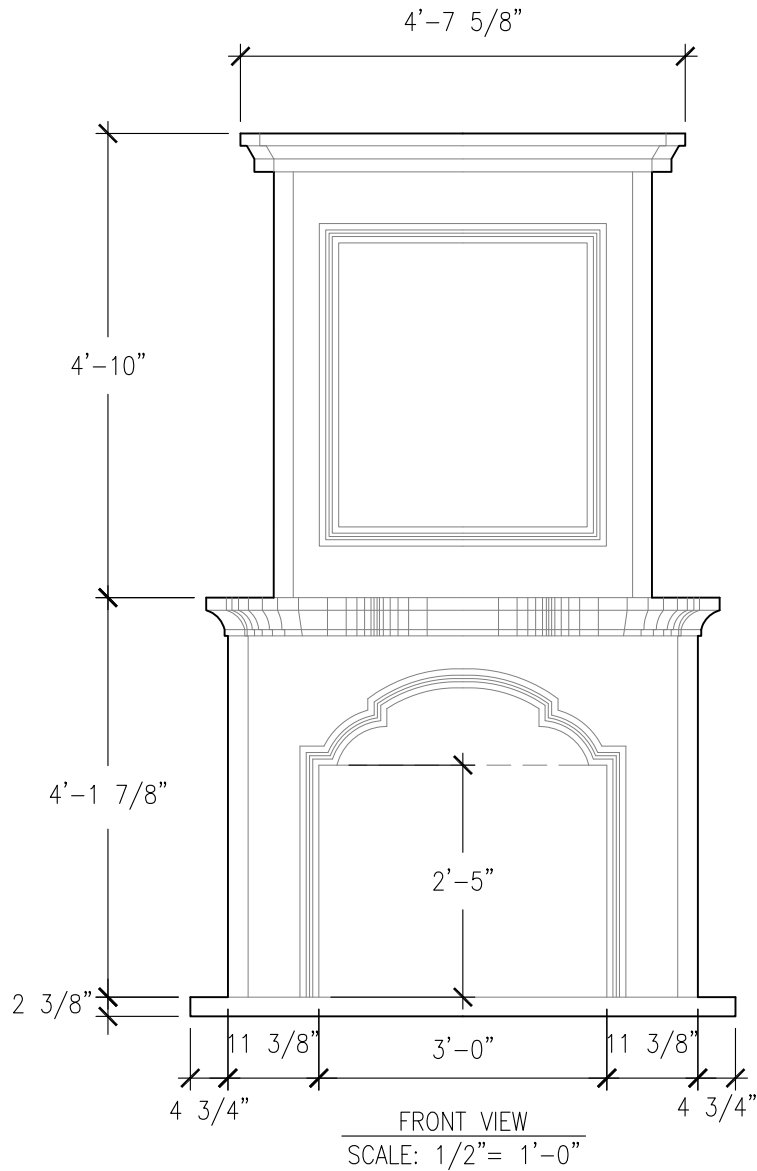

SIZE CHART		
NAME	HEIGHT	WIDTH
SFP 010.1	2'-5"	3'-0"
SFP 010.2	2'-10"	3'-6"
SFP 010.3	3'-2"	4'-0"

ALL RIGHTS RESERVED. THIS DRAWING IS PROPERTY OF STROMBERG ARCHITECTURAL PRODUCTS INC. AND MAY BE USED ONLY WHEN UTILIZING STROMBERG ARCH. PRODUCTS.
STROMBERG GENERAL TERMS AND CONDITIONS APPLY AND ARE INCORPORATED HERE IN BY REFERENCE. THIS DETAIL MAY NOT APPLY TO ALL CONDITIONS AND CONSTRUCTION SITUATIONS.