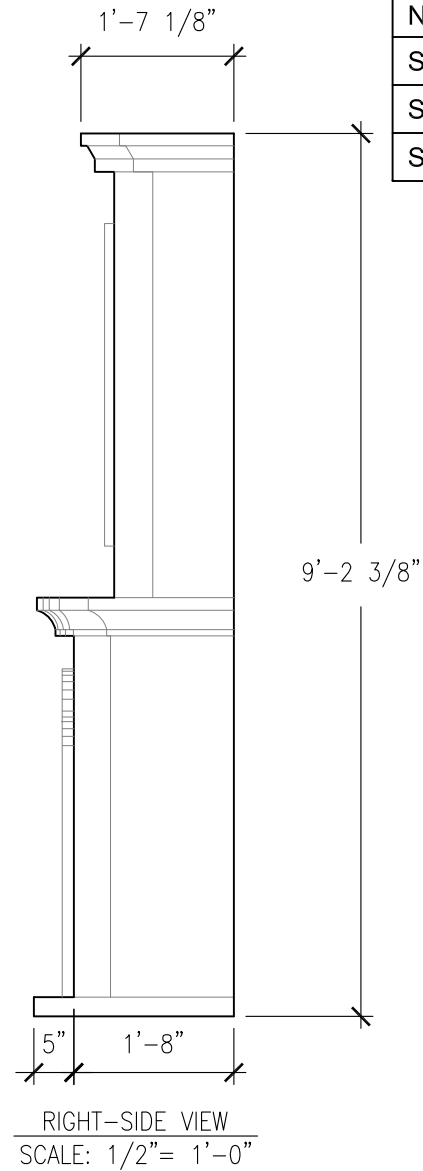

SIZE CHART		
NAME	HEIGHT	WIDTH
SFP 010.1	2'-5"	3'-0"
SFP 010.2	2'-10"	3'-6"
SFP 010.3	3'-2"	4'-0"

ALL RIGHTS RESERVED. THIS DRAWING IS PROPERTY OF STROMBERG ARCHITECTURAL PRODUCTS INC. AND MAY BE USED ONLY WHEN UTILIZING STROMBERG ARCH. PRODUCTS.
STROMBERG GENERAL TERMS AND CONDITIONS APPLY AND ARE INCORPORATED HERE IN BY REFERENCE. THIS DETAIL MAY NOT APPLY TO ALL CONDITIONS AND CONSTRUCTION SITUATIONS.