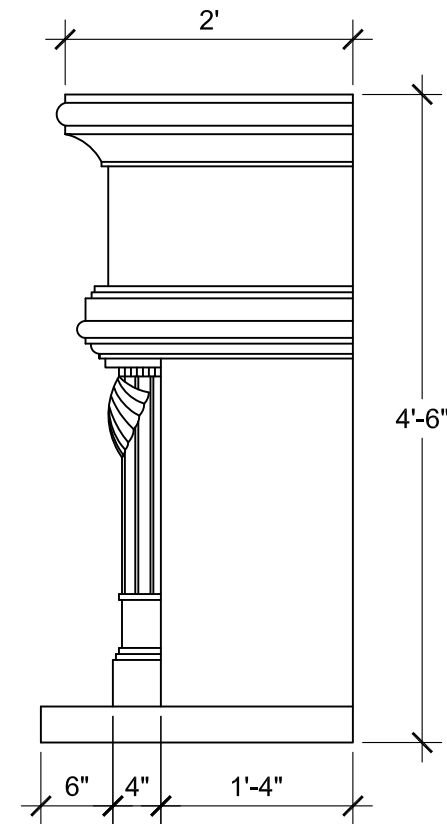

## SIZE CHART

NAME	HEIGHT	WIDTH
SFP 011.1	2'-5"	3'-0"
SFP 011.2	2'-10"	3'-6"
SFP 011.3	3'-2"	4'-0"

ALL RIGHTS RESERVED. THIS DRAWING IS PROPERTY OF STROMBERG ARCHITECTURAL PRODUCTS INC. AND MAY BE USED ONLY WHEN UTILIZING STROMBERG ARCH. PRODUCTS.  
STROMBERG GENERAL TERMS AND CONDITIONS APPLY AND ARE INCORPORATED HERE IN BY REFERENCE. THIS DETAIL MAY NOT APPLY TO ALL CONDITIONS AND CONSTRUCTION SITUATIONS.