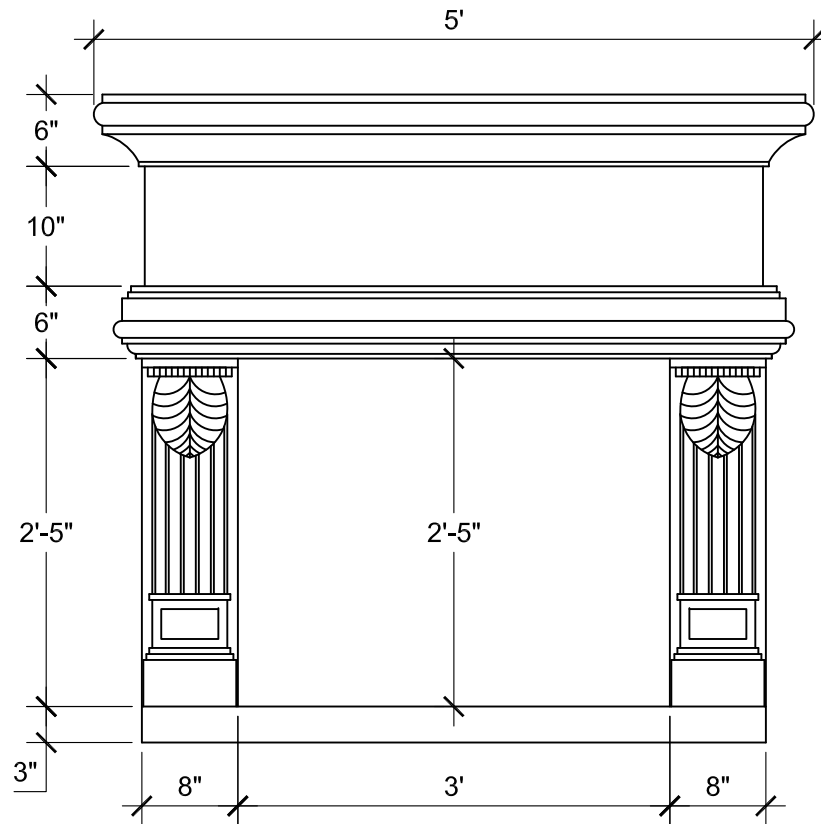

## SIZE CHART

NAME	HEIGHT	WIDTH
SFP 011.1	2'-5"	3'-0"
SFP 011.2	2'-10"	3'-6"
SFP 011.3	3'-2"	4'-0"

ALL RIGHTS RESERVED. THIS DRAWING IS PROPERTY OF STROMBERG ARCHITECTURAL PRODUCTS INC. AND MAY BE USED ONLY WHEN UTILIZING STROMBERG ARCH. PRODUCTS.  
STROMBERG GENERAL TERMS AND CONDITIONS APPLY AND ARE INCORPORATED HERE IN BY REFERENCE. THIS DETAIL MAY NOT APPLY TO ALL CONDITIONS AND CONSTRUCTION SITUATIONS.