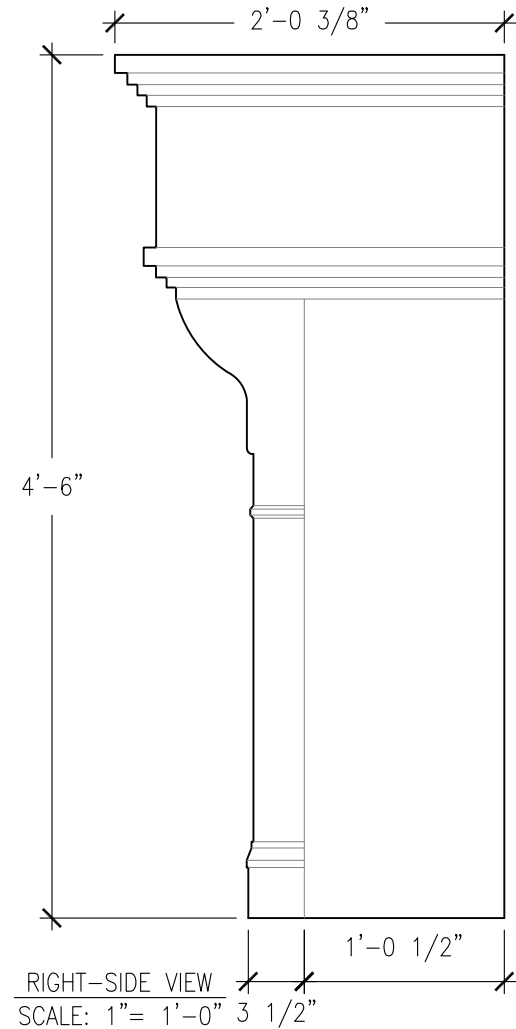

SIZE CHART		
NAME	HEIGHT	WIDTH
SFP 012.1	2'-5"	3'-0"
SFP 012.2	2'-10"	3'-6"
SFP 012.3	3'-2"	4'-0"

ALL RIGHTS RESERVED. THIS DRAWING IS PROPERTY OF STROMBERG ARCHITECTURAL PRODUCTS INC. AND MAY BE USED ONLY WHEN UTILIZING STROMBERG ARCH. PRODUCTS.
STROMBERG GENERAL TERMS AND CONDITIONS APPLY AND ARE INCORPORATED HERE IN BY REFERENCE. THIS DETAIL MAY NOT APPLY TO ALL CONDITIONS AND CONSTRUCTION SITUATIONS.