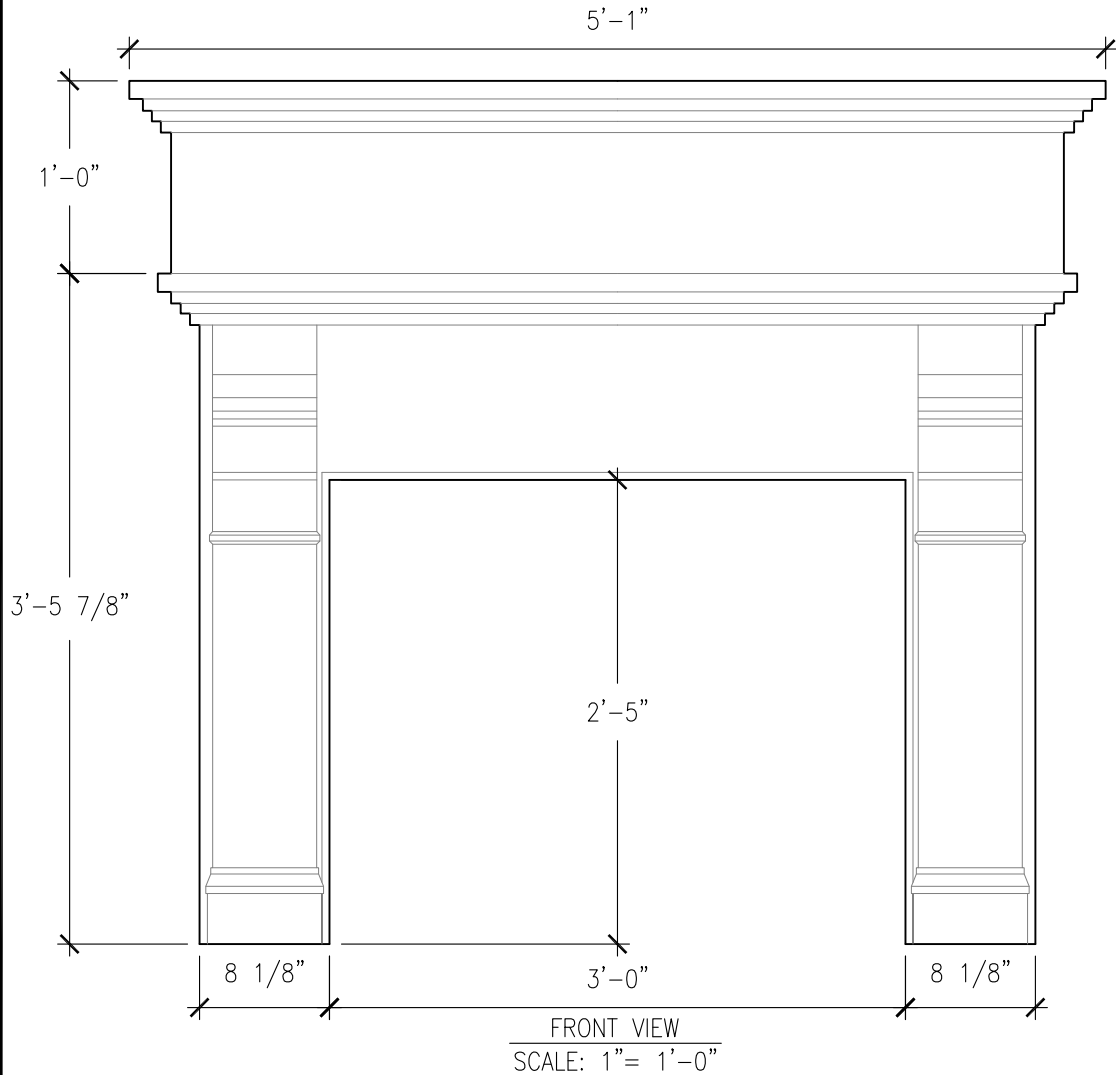

SIZE CHART		
NAME	HEIGHT	WIDTH
SFP 012.1	2'-5"	3'-0"
SFP 012.2	2'-10"	3'-6"
SFP 012.3	3'-2"	4'-0"

ALL RIGHTS RESERVED. THIS DRAWING IS PROPERTY OF STROMBERG ARCHITECTURAL PRODUCTS INC. AND MAY BE USED ONLY WHEN UTILIZING STROMBERG ARCH. PRODUCTS.
STROMBERG GENERAL TERMS AND CONDITIONS APPLY AND ARE INCORPORATED HERE IN BY REFERENCE. THIS DETAIL MAY NOT APPLY TO ALL CONDITIONS AND CONSTRUCTION SITUATIONS.