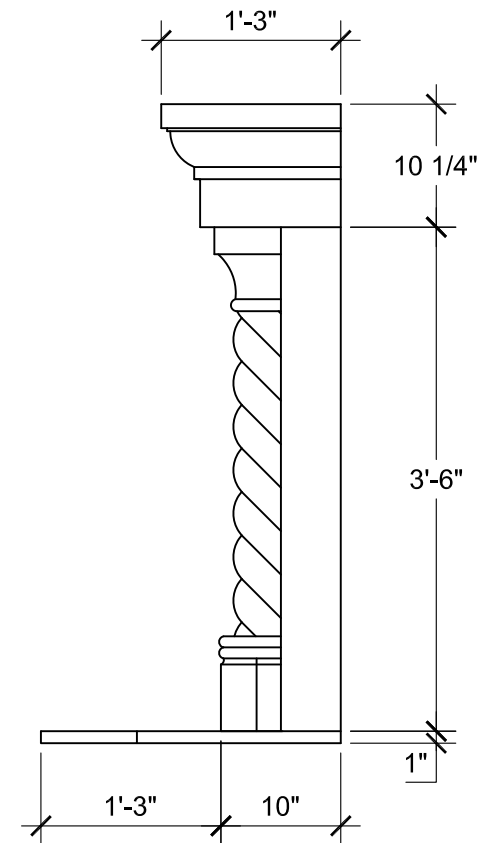

SIZE CHART

NAME	HEIGHT	WIDTH
SFP 013.1	2'-5"	3'-0"
SFP 013.2	2'-6"	2'-10"
SFP 013.3	2'-10"	3'-6"
SFP 013.4	3'-2"	4'-0"

ALL RIGHTS RESERVED. THIS DRAWING IS PROPERTY OF STROMBERG ARCHITECTURAL PRODUCTS INC. AND MAY BE USED ONLY WHEN UTILIZING STROMBERG ARCH. PRODUCTS.
STROMBERG GENERAL TERMS AND CONDITIONS APPLY AND ARE INCORPORATED HERE IN BY REFERENCE. THIS DETAIL MAY NOT APPLY TO ALL CONDITIONS AND CONSTRUCTION SITUATIONS.