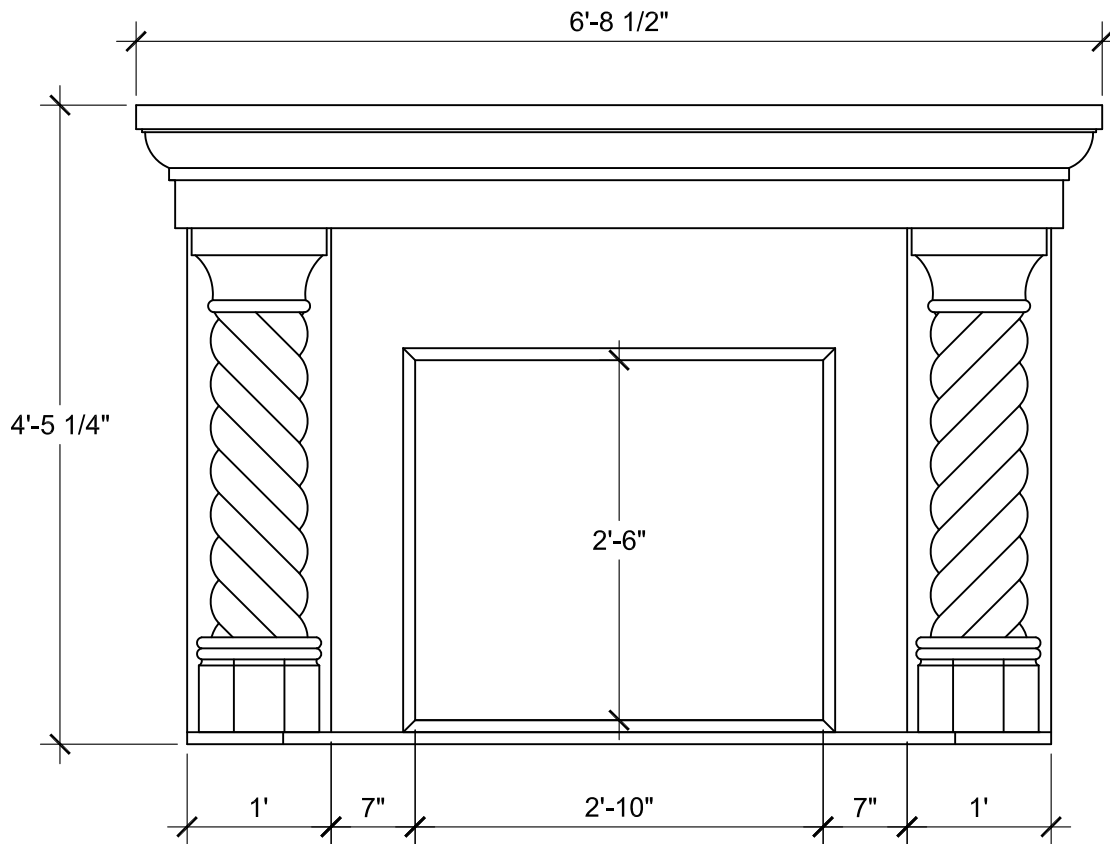

SIZE CHART

NAME	HEIGHT	WIDTH
SFP 013.1	2'-5"	3'-0"
SFP 013.2	2'-6"	2'-10"
SFP 013.3	2'-10"	3'-6"
SFP 013.4	3'-2"	4'-0"

ALL RIGHTS RESERVED. THIS DRAWING IS PROPERTY OF STROMBERG ARCHITECTURAL PRODUCTS INC. AND MAY BE USED ONLY WHEN UTILIZING STROMBERG ARCH. PRODUCTS.
STROMBERG GENERAL TERMS AND CONDITIONS APPLY AND ARE INCORPORATED HERE IN BY REFERENCE. THIS DETAIL MAY NOT APPLY TO ALL CONDITIONS AND CONSTRUCTION SITUATIONS.