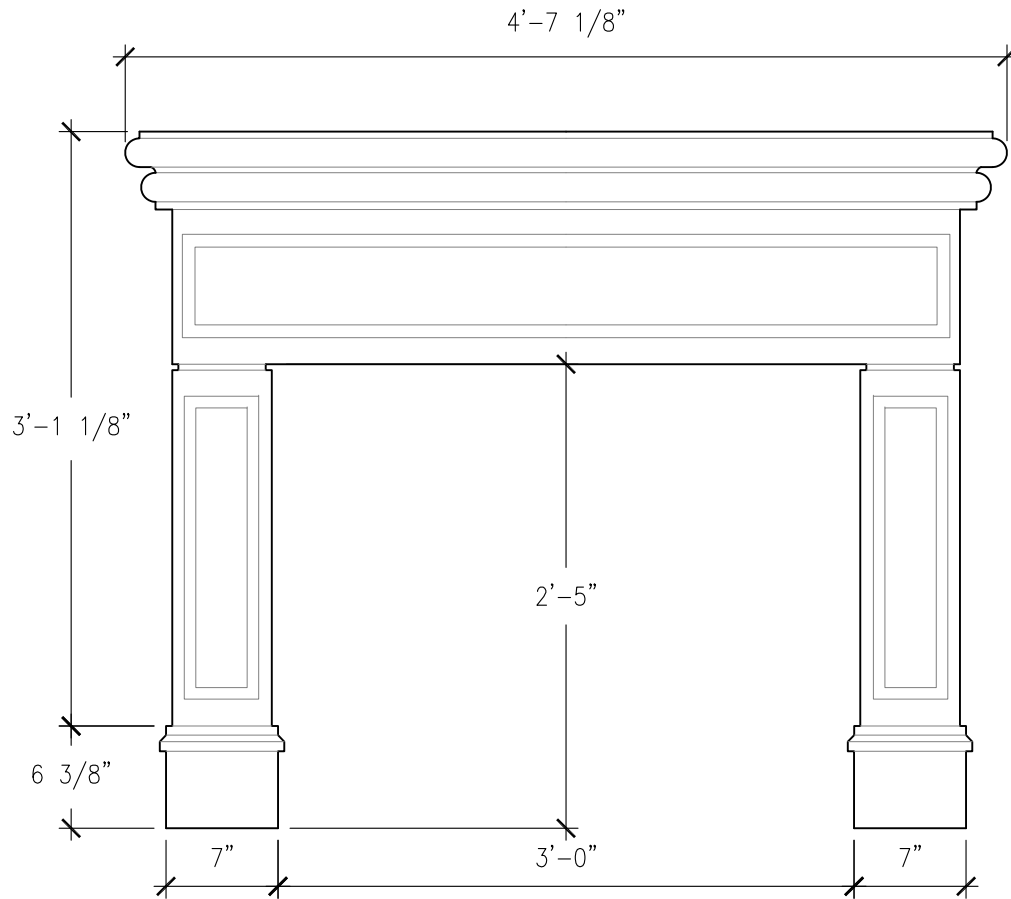

SIZE CHART		
NAME	HEIGHT	WIDTH
SFP 014.1	2'-5"	3'-0"
SFP 014.2	2'-10"	3'-6"
SFP 014.3	3'-2"	4'-0"

FRONT VIEW  
SCALE: 1" = 1'-0"

RIGHT-SIDE VIEW  
SCALE: 1" = 1'-0"

ALL RIGHTS RESERVED. THIS DRAWING IS PROPERTY OF STROMBERG ARCHITECTURAL PRODUCTS INC. AND MAY BE USED ONLY WHEN UTILIZING STROMBERG ARCH. PRODUCTS.  
STROMBERG GENERAL TERMS AND CONDITIONS APPLY AND ARE INCORPORATED HERE IN BY REFERENCE. THIS DETAIL MAY NOT APPLY TO ALL CONDITIONS AND CONSTRUCTION SITUATIONS.