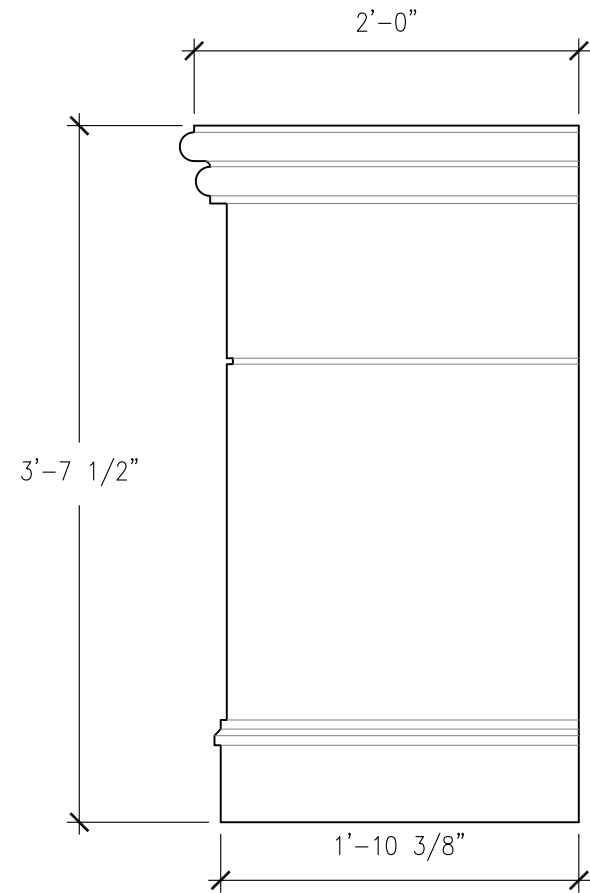

SIZE CHART		
NAME	HEIGHT	WIDTH
SFP 014.1	2'-5"	3'-0"
SFP 014.2	2'-10"	3'-6"
SFP 014.3	3'-2"	4'-0"

FRONT VIEW  
SCALE: 1" = 1'-0"

RIGHT-SIDE VIEW  
SCALE: 1" = 1'-0"

ALL RIGHTS RESERVED. THIS DRAWING IS PROPERTY OF STROMBERG ARCHITECTURAL PRODUCTS INC. AND MAY BE USED ONLY WHEN UTILIZING STROMBERG ARCH. PRODUCTS.  
STROMBERG GENERAL TERMS AND CONDITIONS APPLY AND ARE INCORPORATED HERE IN BY REFERENCE. THIS DETAIL MAY NOT APPLY TO ALL CONDITIONS AND CONSTRUCTION SITUATIONS.