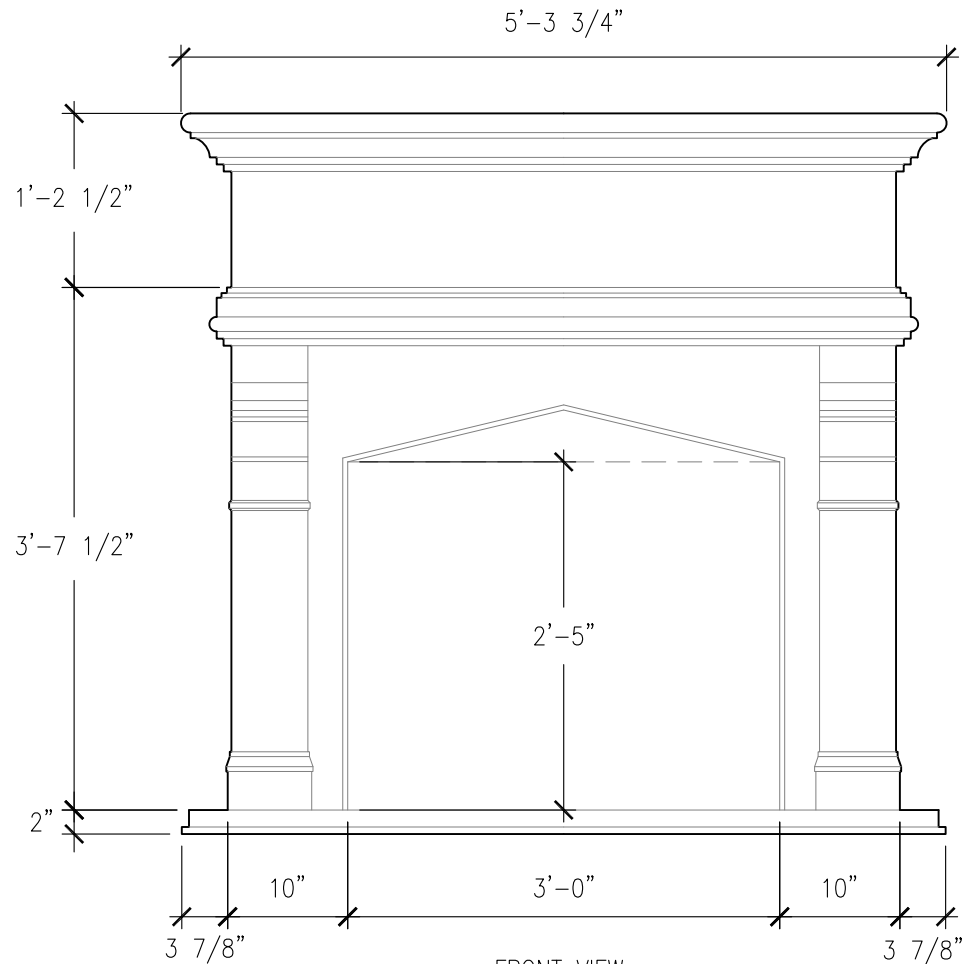

SIZE CHART		
NAME	HEIGHT	WIDTH
SFP 015.1	2'-5"	3'-0"
SFP 015.2	2'-10"	3'-6"
SFP 015.3	3'-2"	4'-0"

FRONT VIEW
SCALE: 3/4" = 1'-0"

RIGHT-SIDE VIEW
SCALE: 3/4" = 1'-0"

ALL RIGHTS RESERVED. THIS DRAWING IS PROPERTY OF STROMBERG ARCHITECTURAL PRODUCTS INC. AND MAY BE USED ONLY WHEN UTILIZING STROMBERG ARCH. PRODUCTS.
STROMBERG GENERAL TERMS AND CONDITIONS APPLY AND ARE INCORPORATED HERE IN BY REFERENCE. THIS DETAIL MAY NOT APPLY TO ALL CONDITIONS AND CONSTRUCTION SITUATIONS.