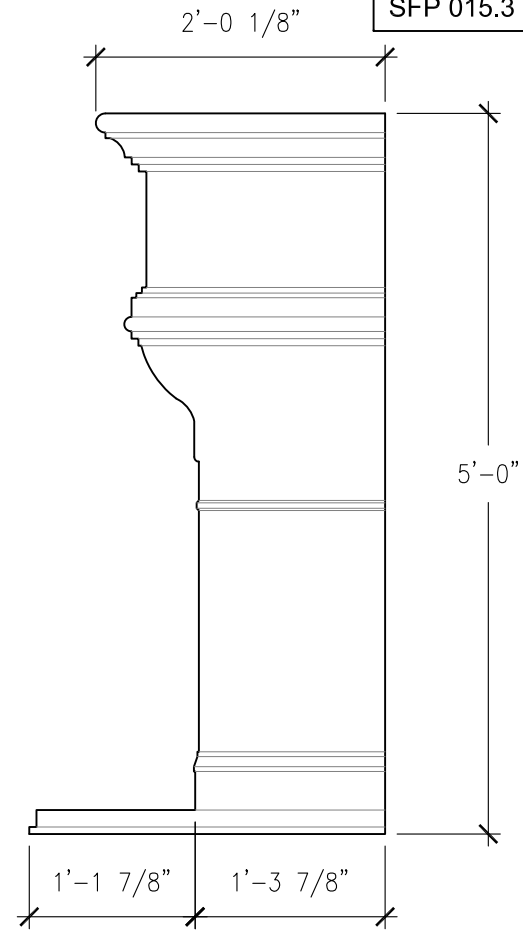

SIZE CHART		
NAME	HEIGHT	WIDTH
SFP 015.1	2'-5"	3'-0"
SFP 015.2	2'-10"	3'-6"
SFP 015.3	3'-2"	4'-0"

FRONT VIEW
SCALE: 3/4" = 1'-0"

RIGHT-SIDE VIEW
SCALE: 3/4" = 1'-0"

ALL RIGHTS RESERVED. THIS DRAWING IS PROPERTY OF STROMBERG ARCHITECTURAL PRODUCTS INC. AND MAY BE USED ONLY WHEN UTILIZING STROMBERG ARCH. PRODUCTS.
STROMBERG GENERAL TERMS AND CONDITIONS APPLY AND ARE INCORPORATED HERE IN BY REFERENCE. THIS DETAIL MAY NOT APPLY TO ALL CONDITIONS AND CONSTRUCTION SITUATIONS.